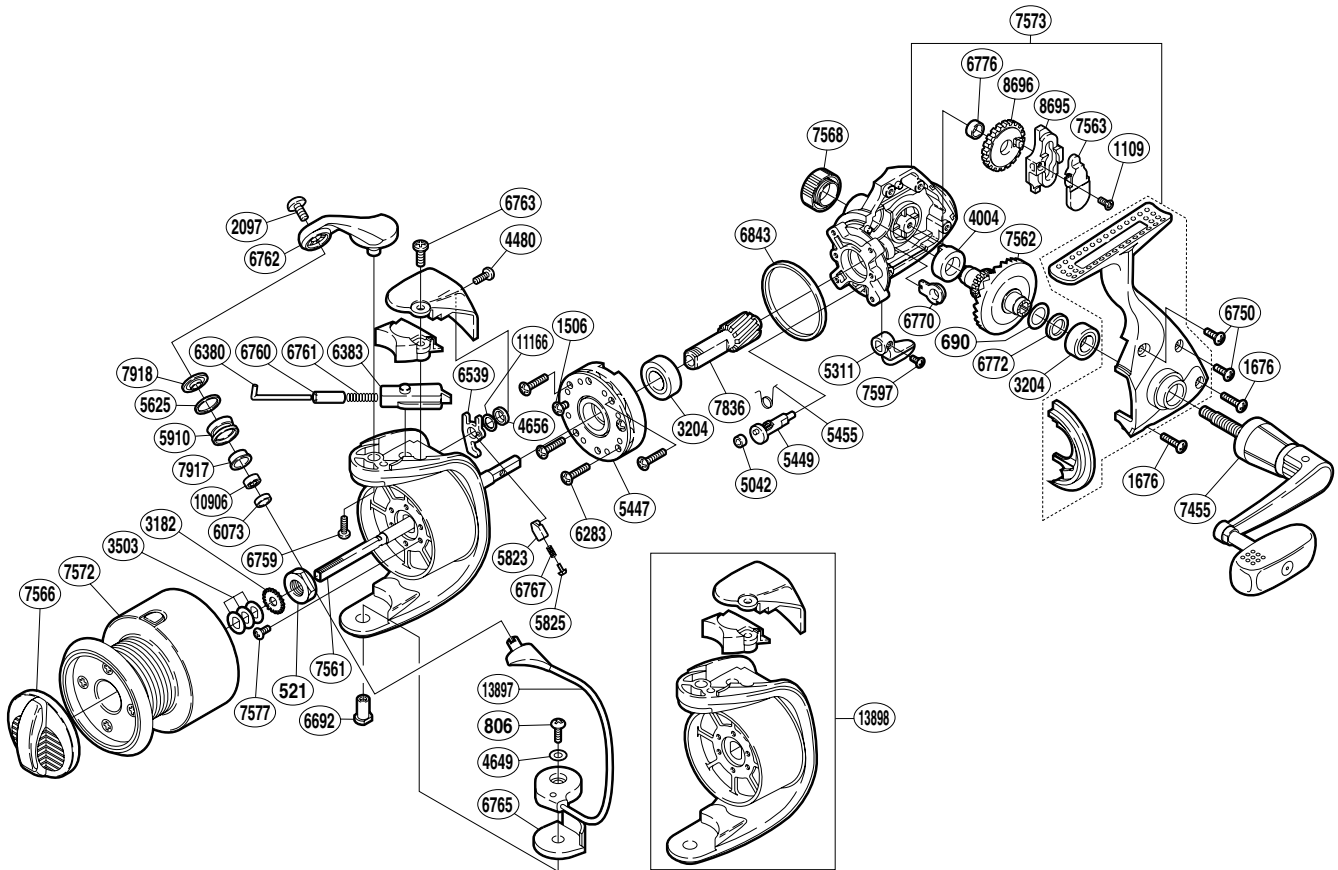

SHIMANO

SPHEROS

SP-6000FA

(1SD956001U)

Part No.	Description	Part No.	Description	Part No.	Description
RD 0521	Rotor Nut	RD 5823	Lever Spring Guide (A)	RD 6843	Friction Ring
RD 0690	Drive Gear Washer	RD 5825	Lever Spring Guide (B)	RD 7455	Handle Assembly
RD 0806	Bail Hold Support Screw	RD 5910	Line Roller	RD 7561	Main Shaft
RD 1109	Slider Retainer Screw	RD 6073	Bearing Spacer	RD 7562	Drive Gear
RD 1506	Clutch Cover Screw	RD 6283	Roller Clutch Screw	RD 7563	Oscillating Slider Inner
RD 1676	Side Cover Screw (long)	RD 6380	Bail Spring Guide (A)	RD 7566	Drag Knob Assembly
RD 2097	Line Roller Screw	RD 6383	Bail Spring Guide (B)	RD 7568	Handle Screw Cap
RD 3182	Spool Support	RD 6539	Bail Trip Lever	RD 7572	Spool Assembly
RD 3204	Ball Bearing	RD 6692	Bail Hold Support Shaft	RD 7573	Body Assembly
RD 3503	Spool Washer	RD 6750	Side Cover Screw (short)	RD 7577	Nut Lock Screw
RD 4004	Drive Gear Bushing	RD 6759	Bail Arm Screw	RD 7597	Anti-Reverse Lever Screw
RD 4480	Bail Spring Cover Screw (small)	RD 6760	Bail Spring Guide (A) Collar	RD 7836	Pinion Gear (B)
RD 4649	Spacer	RD 6761	Bail Spring	RD 7917	Line Roller Bushing
RD 4656	Bail Trip Lever Washer	RD 6762	Bail Arm	RD 7918	Line Roller Washer
RD 5042	Anti-Reverse Cam Ring	RD 6763	Bail Spring Cover Screw (large)	RD 8695	Oscillating Slider
RD 5311	Anti-Reverse Lever	RD 6765	Bail Hold Support Spacer	RD 8696	Oscillating Gear
RD 5447	Roller Clutch Assembly	RD 6767	Bail Trip Lever Spring	RD10906	Line Roller Bearing
RD 5449	Anti-Reverse Cam	RD 6770	Bushing	RD11166	Spacer
RD 5455	Anti-Reverse Cam Spring	RD 6772	Drive Gear Spacer	RD13897	Bail Assembly
RD 5625	Line Roller Spacer	RD 6776	Oscillating Gear Bushing	RD13898	Rotor Assembly