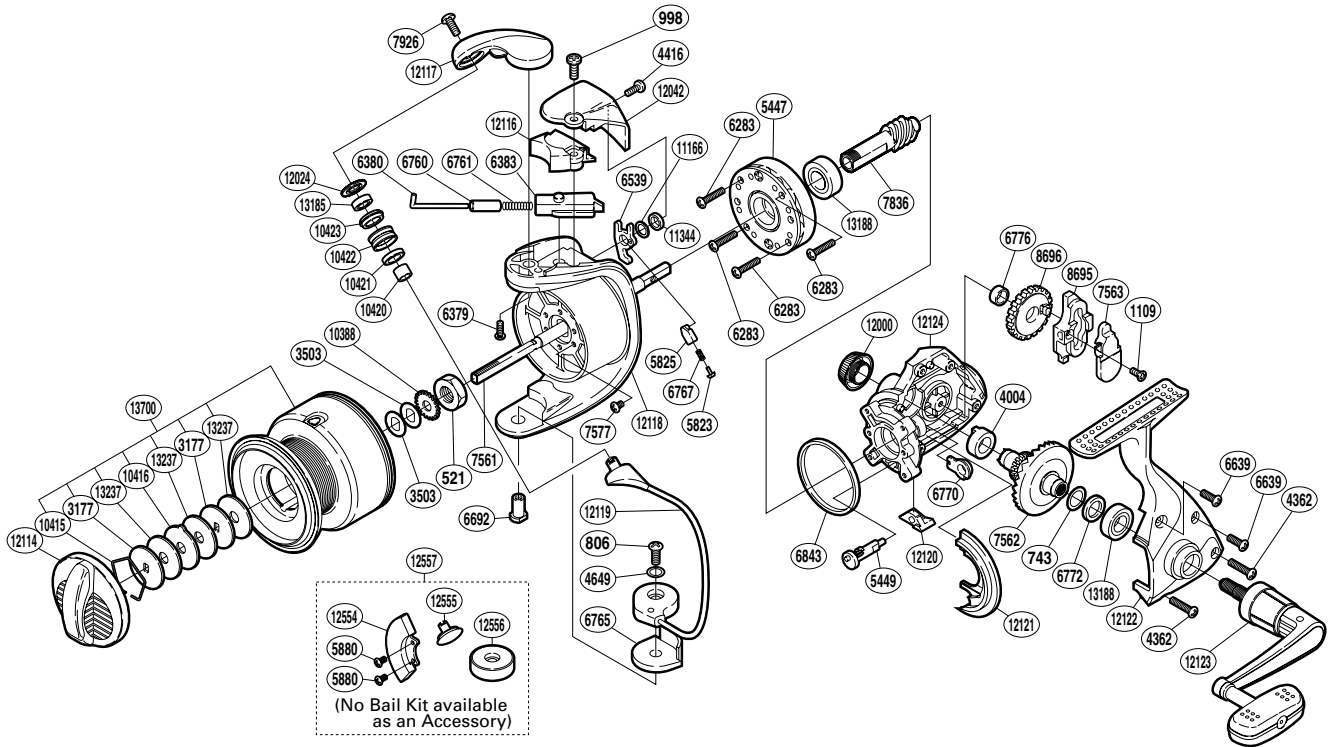

SHIMANO

SPHEROS A-RB

SP-6000FB

(1SD956003U)

| Part No. | Description | Part No. | Description | Part No. | Description |
|----------|----------------------------|----------|--------------------------|----------|------------------------------------|
| RD 0521 | Rotor Nut | RD 6765 | Bail Hold Support Spacer | RD12024 | Line Roller Washer |
| RD 0743 | Washer | RD 6767 | Bail Trip Lever Spring | RD12042 | Bail Spring Cover Guard |
| RD 0806 | Screw | RD 6770 | Bushing | RD12114 | Drag Knob |
| RD 0998 | Screw | RD 6772 | Spacer | RD12116 | Bail Spring Cover |
| RD 1109 | Screw | RD 6776 | Oscillating Gear Bushing | RD12117 | Bail Arm |
| RD 3177 | Key Washer | RD 6843 | Friction Ring | RD12118 | Rotor |
| RD 3503 | Spool Washer | RD 7561 | Main Shaft | RD12119 | Bail Assembly |
| RD 4004 | Drive Gear Bushing | RD 7562 | Drive Gear | RD12120 | Anti-Reverse Lever Cover |
| RD 4362 | Screw | RD 7563 | Oscillating Slider Inner | RD12121 | Side Cover Flange |
| RD 4416 | Screw | RD 7577 | Screw | RD12122 | Side Cover |
| RD 4649 | Spacer | RD 7836 | Pinion Gear | RD12123 | Handle Assembly |
| RD 5447 | Roller Clutch Assembly | RD 7926 | Screw | RD12124 | Body |
| RD 5449 | Anti-Reverse Cam | RD 8695 | Oscillating Slider | RD13185 | Ball Bearing |
| RD 5823 | Lever Spring Guide A | RD 8696 | Oscillating Gear | RD13188 | Ball Bearing |
| RD 5825 | Lever Spring Guide B | RD10388 | Spool Support | RD13237 | Drag Washer |
| RD 6283 | Screw | RD10415 | Drag Washers Retainer | RD13700 | Spool Assembly |
| RD 6379 | Screw | RD10416 | Eared Washer | | |
| RD 6380 | Bail Spring Guide A | RD10420 | Bearing Spacer | | |
| RD 6383 | Bail Spring Guide B | RD10421 | Line Roller Collar | | |
| RD 6539 | Bail Trip Lever | RD10422 | Line Roller | RD 5880 | Screw (accessory) |
| RD 6639 | Screw | RD10423 | Line Roller Bushing | RD12554 | Counter Weight (rotor) (accessory) |
| RD 6692 | Bail Hold Support Shaft | RD11166 | Spacer | RD12555 | Line Roller Support B (accessory) |
| RD 6760 | Bail Spring Guide A Collar | RD11344 | Trip Lever Washer | RD12556 | Counter Weight (bail) (accessory) |
| RD 6761 | Bail Spring | RD12000 | Handle Screw Cap | RD12557 | Counter Weight Set (accessory) |