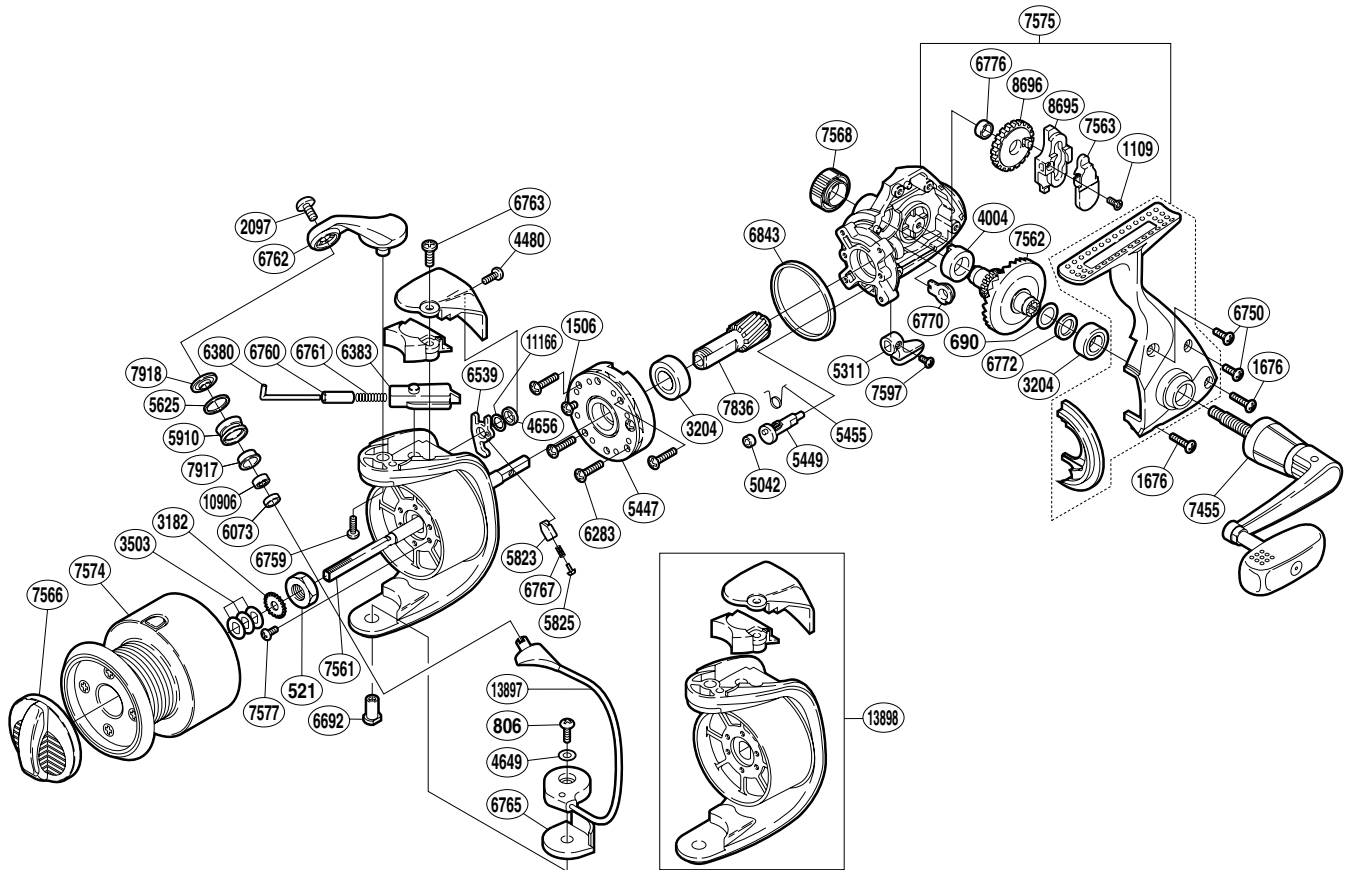

SHIMANO

SPHEROS

SP-8000FA

(1SD958001U)

Part No.	Description	Part No.	Description	Part No.	Description
RD 0521	Rotor Nut	RD 5823	Lever Spring Guide (A)	RD 6843	Friction Ring
RD 0690	Drive Gear Washer	RD 5825	Lever Spring Guide (B)	RD 7455	Handle Assembly
RD 0806	Bail Hold Support Screw	RD 5910	Line Roller	RD 7561	Main Shaft
RD 1109	Slider Retainer Screw	RD 6073	Bearing Spacer	RD 7562	Drive Gear
RD 1506	Clutch Cover Screw	RD 6283	Roller Clutch Screw	RD 7563	Oscillating Slider Inner
RD 1676	Side Cover Screw (long)	RD 6380	Bail Spring Guide (A)	RD 7566	Drag Knob Assembly
RD 2097	Line Roller Screw	RD 6383	Bail Spring Guide (B)	RD 7568	Handle Screw Cap
RD 3182	Spool Support	RD 6539	Bail Trip Lever	RD 7574	Spool Assembly
RD 3204	Ball Bearing	RD 6692	Bail Hold Support Shaft	RD 7575	Body Assembly
RD 3503	Spool Washer	RD 6750	Side Cover Screw (short)	RD 7577	Nut Lock Screw
RD 4004	Drive Gear Bushing	RD 6759	Bail Arm Screw	RD 7597	Anti-Reverse Lever Screw
RD 4480	Bail Spring Cover Screw (small)	RD 6760	Bail Spring Guide (A) Collar	RD 7836	Pinion Gear (B)
RD 4649	Spacer	RD 6761	Bail Spring	RD 7917	Line Roller Bushing
RD 4656	Bail Trip Lever Washer	RD 6762	Bail Arm	RD 7918	Line Roller Washer
RD 5042	Anti-Reverse Cam Ring	RD 6763	Bail Spring Cover Screw (large)	RD 8695	Oscillating Slider
RD 5311	Anti-Reverse Lever	RD 6765	Bail Hold Support Spacer	RD 8696	Oscillating Gear
RD 5447	Roller Clutch Assembly	RD 6767	Bail Trip Lever Spring	RD10906	Line Roller Bearing
RD 5449	Anti-Reverse Cam	RD 6770	Bushing	RD11166	Spacer
RD 5455	Anti-Reverse Cam Spring	RD 6772	Drive Gear Spacer	RD13897	Bail Assembly
RD 5625	Line Roller Spacer	RD 6776	Oscillating Gear Bushing	RD13898	Rotor Assembly