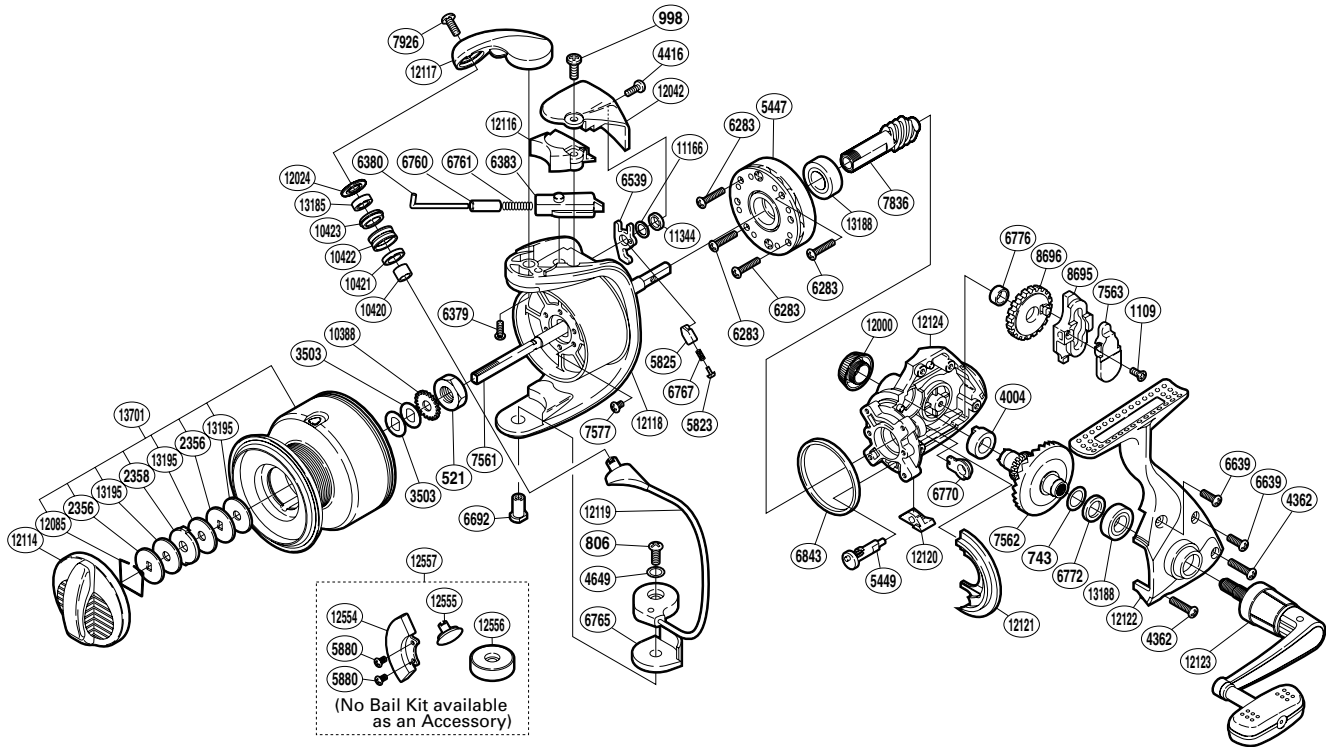

## SPHEROS A-RB

## SP-8000FB

(1SD958003U)

Part No.	Description	Part No.	Description	Part No.	Description
RD 0521	Rotor Nut	RD 6761	Bail Spring	RD12042	Bail Spring Cover Guard
RD 0743	Washer	RD 6765	Bail Hold Support Spacer	RD12085	Drag Washers Retainer
RD 0806	Screw	RD 6767	Bail Trip Lever Spring	RD12114	Drag Knob
RD 0998	Screw	RD 6770	Bushing	RD12116	Bail Spring Cover
RD 1109	Screw	RD 6772	Spacer	RD12117	Bail Arm
RD 2356	Key Washer	RD 6776	Oscillating Gear Bushing	RD12118	Rotor
RD 2358	Eared Washer	RD 6843	Friction Ring	RD12119	Bail Assembly
RD 3503	Spool Washer	RD 7561	Main Shaft	RD12120	Anti-Reverse Lever Cover
RD 4004	Drive Gear Bushing	RD 7562	Drive Gear	RD12121	Side Cover Flange
RD 4362	Screw	RD 7563	Oscillating Slider Inner	RD12122	Side Cover
RD 4416	Screw	RD 7577	Screw	RD12123	Handle Assembly
RD 4649	Spacer	RD 7836	Pinion Gear	RD12124	Body
RD 5447	Roller Clutch Assembly	RD 7926	Screw	RD13185	Ball Bearing
RD 5449	Anti-Reverse Cam	RD 8695	Oscillating Slider	RD13188	Ball Bearing
RD 5823	Lever Spring Guide A	RD 8696	Oscillating Gear	RD13195	Drag Washer
RD 5825	Lever Spring Guide B	RD10388	Spool Support	RD13701	Spool Assembly
RD 6283	Screw	RD10420	Bearing Spacer		
RD 6379	Screw	RD10421	Line Roller Collar		
RD 6380	Bail Spring Guide A	RD10422	Line Roller		
RD 6383	Bail Spring Guide B	RD10423	Line Roller Bushing	RD 5880	Screw (accessory)
RD 6539	Bail Trip Lever	RD11166	Spacer	RD12554	Counter Weight (rotor) (accessory)
RD 6639	Screw	RD11344	Trip Lever Washer	RD12555	Line Roller Support B (accessory)
RD 6692	Bail Hold Support Shaft	RD12000	Handle Screw Cap	RD12556	Counter Weight (bail) (accessory)
RD 6760	Bail Spring Guide A Collar	RD12024	Line Roller Washer	RD12557	Counter Weight Set (accessory)