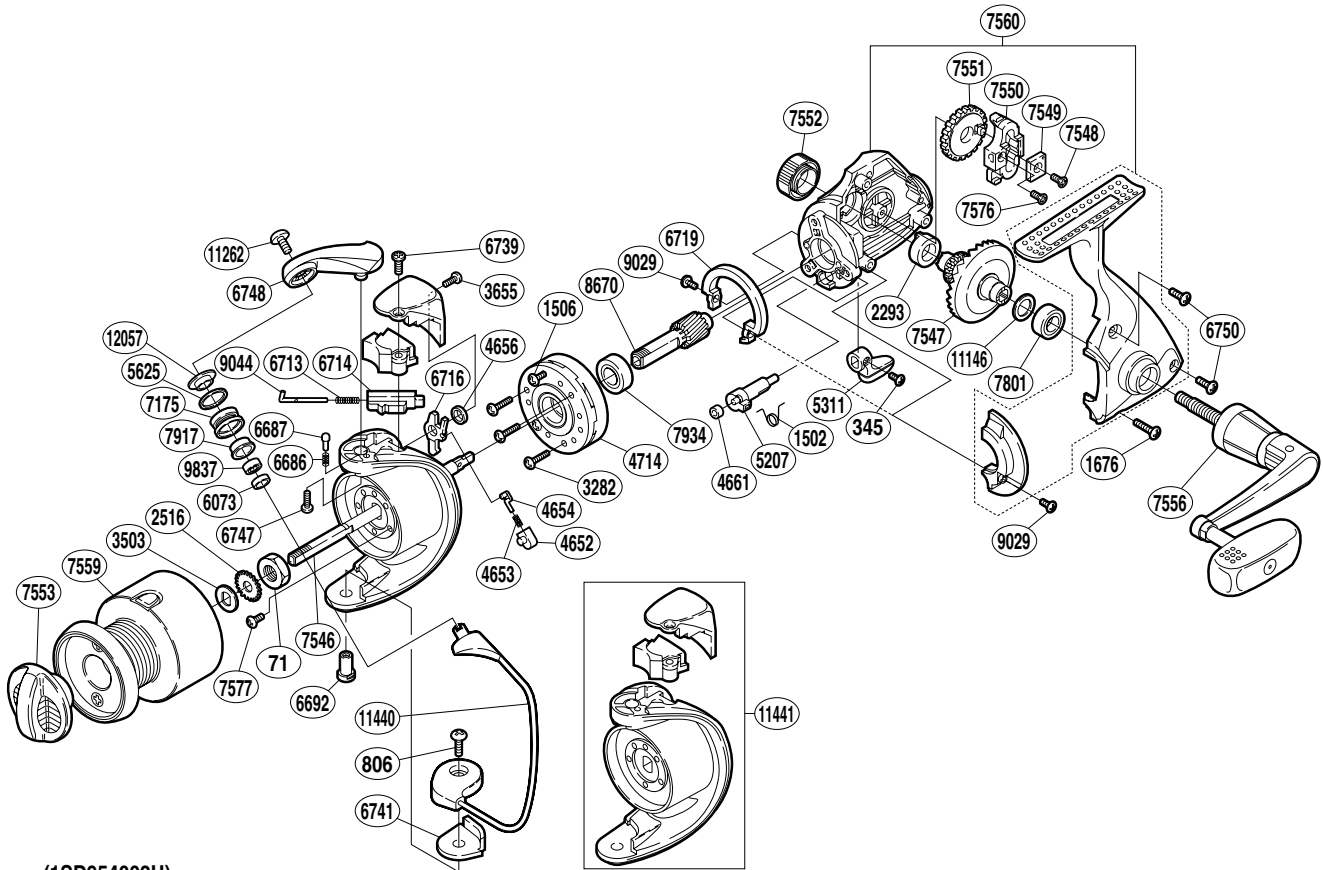

SHIMANO

SPHEROS

SP-4000FA

(1SD954002U)

Part No.	Description	Part No.	Description	Part No.	Description
RD 0071	Rotor Nut	RD 6073	Bearing Spacer	RD 7552	Handle Screw Cap
RD 0345	Anti-Reverse Lever Screw	RD 6686	Bail Arm Click Spring	RD 7553	Drag Knob Assembly
RD 0806	Bail Hold Support Screw	RD 6687	Bail Arm Click	RD 7556	Handle Assembly
RD 1506	Clutch Cover Screw	RD 6692	Bail Hold Support Shaft	RD 7559	Spool Assembly
RD 1520	Anti-Reverse Cam Spring	RD 6713	Bail Spring	RD 7560	Body Assembly
RD 1676	Side Cover Screw (long)	RD 6714	Bail Spring Guide (B)	RD 7576	Slider Retainer Screw
RD 2293	Drive Gear Bushing	RD 6716	Bail Trip Lever	RD 7577	Nut Lock Screw
RD 2516	Spool Support	RD 6719	Friction Ring	RD 7801	Ball Bearing
RD 3282	Roller Clutch Screw	RD 6739	Bail Spring Cover Screw (large)	RD 7917	Line Roller Bushing
RD 3503	Spool Washer	RD 6741	Bail Hold Support Spacer	RD 7934	Ball Bearing
RD 3655	Bail Spring Cover Screw (small)	RD 6747	Bail Arm Screw	RD 8670	Pinion Gear
RD 4652	Lever Spring Guide (B)	RD 6748	Bail Arm	RD 9029	Friction Ring Screw
RD 4653	Bail Trip Lever Spring	RD 6750	Side Cover Screw (short)	RD 9044	Bail Spring Guide (A)
RD 4654	Lever Spring Guide (A)	RD 7175	Line Roller	RD 9837	Line Roller Bearing
RD 4656	Bail Trip Lever Washer	RD 7546	Main Shaft	RD11146	Drive Gear Washer
RD 4661	Anti-Reverse Cam Ring	RD 7547	Drive Gear	RD11262	Line Roller Screw
RD 4714	Roller Clutch Assembly	RD 7548	Oscillating Slider Retainer Screw	RD11440	Bail Assembly
RD 5207	Anti-Reverse Cam	RD 7549	Oscillating Slider Inner	RD11441	Rotor Assembly
RD 5311	Anti-Reverse Lever	RD 7550	Oscillating Slider	RD12057	Line Roller Washer
RD 5625	Line Roller Spacer	RD 7551	Oscillating Gear		