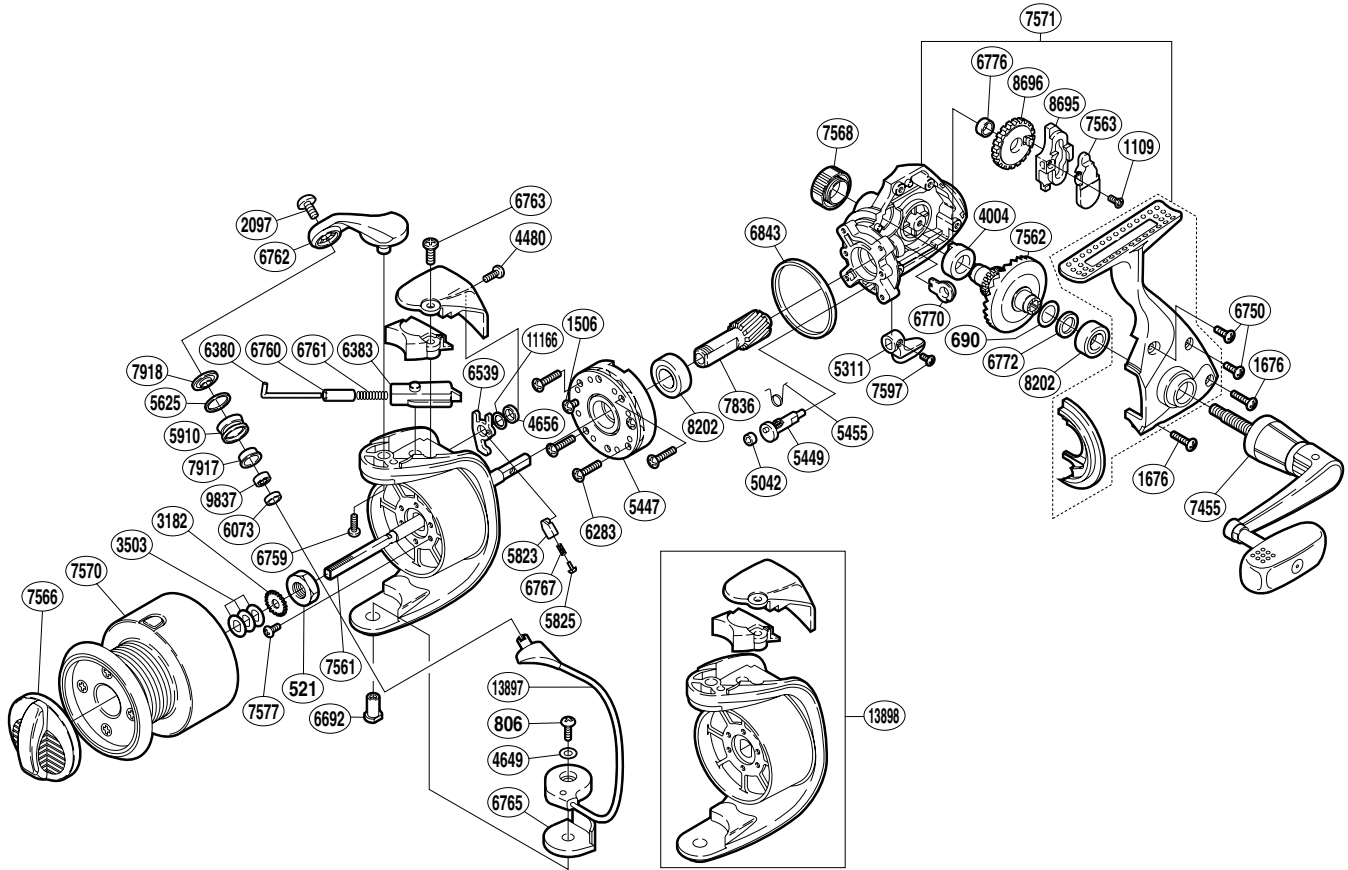

SHIMANO

SPHEROS

SP-5000FA

(1SD955002U)

Part No.	Description	Part No.	Description	Part No.	Description
RD 0521	Rotor Nut	RD 5825	Lever Spring Guide (B)	RD 7455	Handle Assembly
RD 0690	Drive Gear Washer	RD 5910	Line Roller	RD 7561	Main Shaft
RD 0806	Bail Hold Support Screw	RD 6073	Bearing Spacer	RD 7562	Drive Gear
RD 1109	Slider Retainer Screw	RD 6283	Roller Clutch Screw	RD 7563	Oscillating Slider Inner
RD 1506	Clutch Cover Screw	RD 6380	Bail Spring Guide (A)	RD 7566	Drag Knob Assembly
RD 1676	Side Cover Screw (long)	RD 6383	Bail Spring Guide (B)	RD 7568	Handle Screw Cap
RD 2097	Line Roller Screw	RD 6539	Bail Trip Lever	RD 7570	Spool Assembly
RD 3182	Spool Support	RD 6692	Bail Hold Support Shaft	RD 7571	Body Assembly
RD 3503	Spool Washer	RD 6750	Side Cover Screw (short)	RD 7577	Nut Lock Screw
RD 4004	Drive Gear Bushing	RD 6759	Bail Arm Screw	RD 7597	Anti-Reverse Lever Screw
RD 4480	Bail Spring Cover Screw (small)	RD 6760	Bail Spring Guide (A) Collar	RD 7836	Pinion Gear (B)
RD 4649	Spacer	RD 6761	Bail Spring	RD 7917	Line Roller Bushing
RD 4656	Bail Trip Lever Washer	RD 6762	Bail Arm	RD 7918	Line Roller Washer
RD 5042	Anti-Reverse Cam Ring	RD 6763	Bail Spring Cover Screw (large)	RD 8202	Ball Bearing
RD 5311	Anti-Reverse Lever	RD 6765	Bail Hold Support Spacer	RD 8695	Oscillating Slider
RD 5447	Roller Clutch Assembly	RD 6767	Bail Trip Lever Spring	RD 8696	Oscillating Gear
RD 5449	Anti-Reverse Cam	RD 6770	Bushing	RD 9837	Line Roller Bearing
RD 5455	Anti-Reverse Cam Spring	RD 6772	Drive Gear Spacer	RD11166	Spacer
RD 5625	Line Roller Spacer	RD 6776	Oscillating Gear Bushing	RD13897	Bail Assembly
RD 5823	Lever Spring Guide (A)	RD 6843	Friction Ring	RD13898	Rotor Assembly