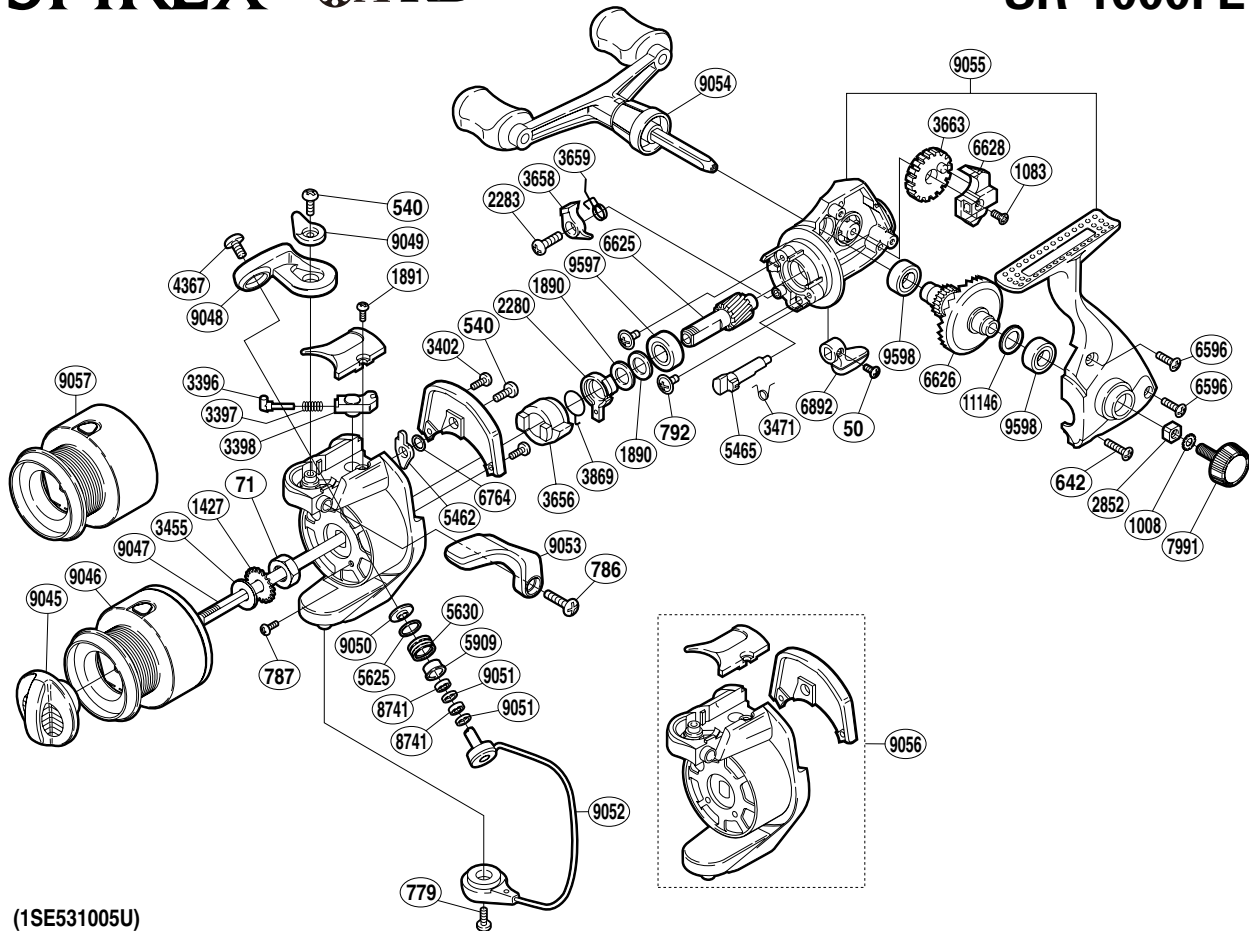

## SR-1000FE

(1SE531005U)

Part No.	Description	Part No.	Description	Part No.	Description
RD 0050	Anti-Reverse Lever Screw	RD 3402	Cover Screw	RD 6892	Anti-Reverse Lever
RD 0071	Rotor Nut	RD 3455	Spool Washer	RD 7991	Handle Screw Cap
RD 0540	Multi-Purpose Screw	RD 3471	Anti-Reverse Cam Spring	RD 8741	Ball Bearing
RD 0642	Side Cover Screw (long)	RD 3656	Anti-Reverse Ratchet	RD 9045	Drag Knob
RD 0779	Bail Hold Support Screw	RD 3658	Anti-Reverse Pawl	RD 9046	Spool Assembly
RD 0786	Trigger Screw	RD 3659	Anti-Reverse Pawl Spring	RD 9047	Main Shaft
RD 0787	Nut Lock Screw	RD 3663	Oscillating Gear	RD 9048	Bail Arm
RD 0792	Bearing Retainer Screw	RD 3869	Anti-Reverse Lock Out Spring	RD 9049	Trigger Cam
RD 1008	Handle Lock Washer	RD 4367	Line Roller Screw	RD 9050	Line Roller Washer
RD 1083	Slider Retainer Screw	RD 5462	Bail Trip Lever	RD 9051	Bearing Spacer
RD 1427	Spool Support	RD 5465	Anti-Reverse Cam	RD 9052	Bail Assembly
RD 1890	Bushing Washer	RD 5625	Line Roller Spacer	RD 9053	Quick-Fire II Trigger
RD 1891	Bail Spring Cover Screw	RD 5630	Line Roller	RD 9054	Double Paddle Handle Assembly
RD 2280	Anti-Reverse Lock Out	RD 5909	Line Roller Bushing	RD 9055	Body Assembly
RD 2283	Anti-Reverse Pawl Screw	RD 6596	Side Cover Screw (short)	RD 9056	Rotor Assembly
RD 2852	Handle Screw Lock	RD 6625	Pinion Gear	RD 9057	Spare Spool Assembly
RD 3396	Bail Spring Guide (A)	RD 6626	Drive Gear	RD 9597	Ball Bearing
RD 3397	Bail Spring	RD 6628	Oscillating Slider	RD 9598	Ball Bearing
RD 3398	Bail Spring Guide (B)	RD 6764	Spacer	RD11146	Washer