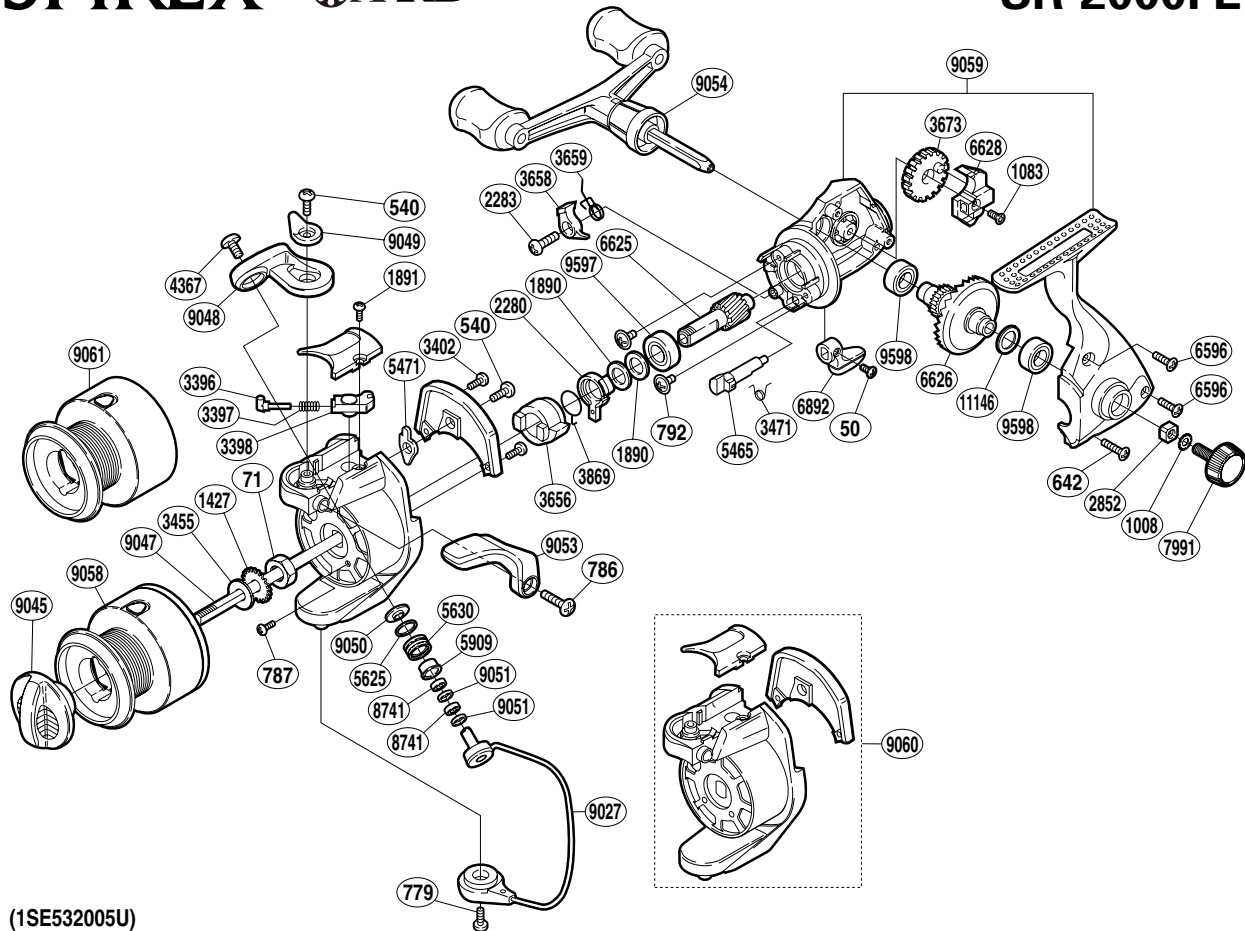

SHIMANO

SPIREX

SR-2000FE

(1SE532005U)

Part No.	Description	Part No.	Description	Part No.	Description
RD 0050	Anti-Reverse Lever Screw	RD 3402	Cover Screw	RD 7991	Handle Screw Cap
RD 0071	Rotor Nut	RD 3455	Spool Washer	RD 8741	Ball Bearing
RD 0540	Multi-Purpose Screw	RD 3471	Anti-Reverse Cam Spring	RD 9027	Bail Assembly
RD 0642	Side Cover Screw (long)	RD 3656	Anti-Reverse Ratchet	RD 9045	Drag Knob
RD 0779	Bail Hold Support Screw	RD 3658	Anti-Reverse Pawl	RD 9047	Main Shaft
RD 0786	Trigger Screw	RD 3659	Anti-Reverse Pawl Spring	RD 9048	Bail Arm
RD 0787	Nut Lock Screw	RD 3673	Oscillating Gear	RD 9049	Trigger Cam
RD 0792	Bearing Retainer Screw	RD 3869	Anti-Reverse Lock Out Spring	RD 9050	Line Roller Washer
RD 1008	Handle Lock Washer	RD 4367	Line Roller Screw	RD 9051	Bearing Spacer
RD 1083	Slider Retainer Screw	RD 5465	Anti-Reverse Cam	RD 9053	Quick-Fire II Trigger
RD 1427	Spool Support	RD 5471	Bail Trip Lever	RD 9054	Double Paddle Handle Assembly
RD 1890	Bushing Washer	RD 5625	Line Roller Spacer	RD 9058	Spool Assembly
RD 1891	Bail Spring Cover Screw	RD 5630	Line Roller	RD 9059	Body Assembly
RD 2280	Anti-Reverse Lock Out	RD 5909	Line Roller Bushing	RD 9060	Rotor Assembly
RD 2283	Anti-Reverse Pawl Screw	RD 6596	Side Cover Screw (short)	RD 9061	Spare Spool Assembly
RD 2852	Handle Screw Lock	RD 6625	Pinion Gear	RD 9597	Ball Bearing
RD 3396	Bail Spring Guide (A)	RD 6626	Drive Gear	RD 9598	Ball Bearing
RD 3397	Bail Spring	RD 6628	Oscillating Slider	RD11146	Washer
RD 3398	Bail Spring Guide (B)	RD 6892	Anti-Reverse Lever		