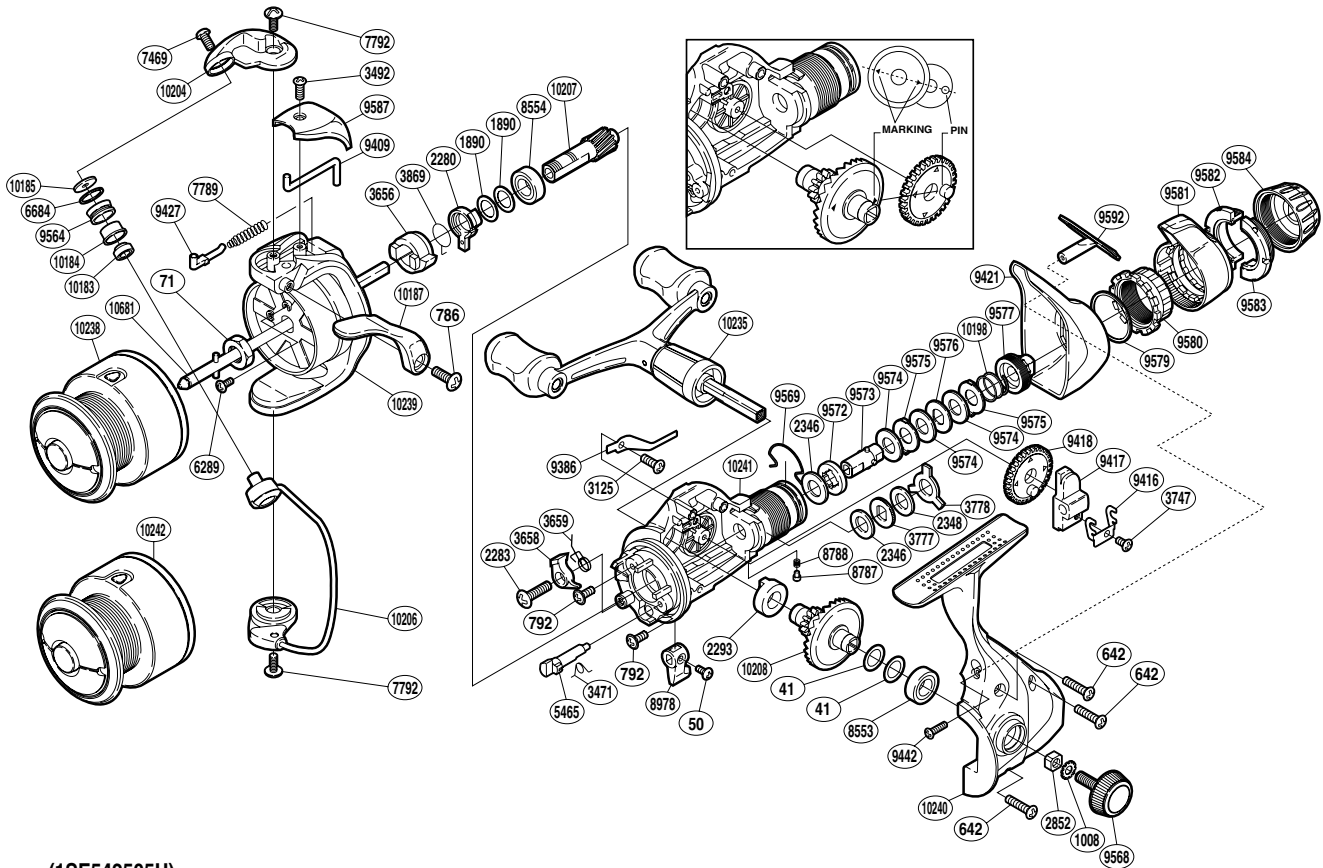

SHIMANO®

SPIREX

SR-2500RE

(1SE542505U)

Part No.	Description	Part No.	Description	Part No.	Description
RD 0041	Washer	RD 6684	Line Roller Spacer	RD 9579	Fightin' Pressure Screw Washer
RD 0050	Screw	RD 7469	Screw	RD 9580	Fightin' Pressure Screw
RD 0071	Rotor Nut	RD 7789	Bail Spring	RD 9581	Fightin' Lever
RD 0642	Screw	RD 7792	Screw	RD 9582	Drag Programmer B1
RD 0786	Screw	RD 8553	Ball Bearing	RD 9583	Drag Programmer B2
RD 0792	Screw	RD 8554	Ball Bearing	RD 9584	Drag Programmer A
RD 1008	Handle Lock Washer	RD 8787	Click Pin	RD 9587	Bail Spring Cover
RD 1890	Washer	RD 8788	Click Spring	RD 9592	Rear Protector A
RD 2280	Anti-Reverse Lock Out	RD 8978	Anti-Reverse Lever	RD10183	Ball Bearing
RD 2283	Screw	RD 9386	Drag Click	RD10184	Line Roller Bushing
RD 2293	Drive Gear Bushing	RD 9409	Bail Trip Lever	RD10185	Line Roller Washer
RD 2346	Drag Washer	RD 9416	Oscillating Slider Retainer	RD10187	Quick-Fire II Trigger
RD 2348	Drag Washer	RD 9417	Oscillating Slider	RD10198	Drag Coil Spring
RD 2852	Handle Screw Lock	RD 9418	Oscillating Gear	RD10204	Bail Arm
RD 3125	Screw	RD 9421	Rear Protector B	RD10206	Bail Assembly
RD 3471	Anti-Reverse Cam Spring	RD 9427	Bail Spring Guide	RD10207	Pinion Gear
RD 3492	Screw	RD 9442	Screw	RD10208	Drive Gear
RD 3656	Anti-Reverse Ratchet	RD 9564	Line Roller	RD10235	Double Paddle Handle Assembly
RD 3658	Anti-Reverse Pawl	RD 9568	Handle Screw Cap	RD10238	Spool Assembly
RD 3659	Anti-Reverse Pawl Spring	RD 9569	Hold Click Spring	RD10239	Rotor
RD 3747	Screw	RD 9572	Drag Shaft B	RD10240	Side Cover
RD 3777	Click Gear	RD 9573	Drag Shaft A	RD10241	Body
RD 3778	Eared Washer	RD 9574	Drag Washer	RD10681	Main Shaft
RD 3869	Anti-Reverse Lock Out Spring	RD 9575	Eared Washer		
RD 5465	Anti-Reverse Cam	RD 9576	Key Washer		
RD 6289	Screw	RD 9577	Pressure Screw	RD 10242	Spare Spool Assembly

(180705)