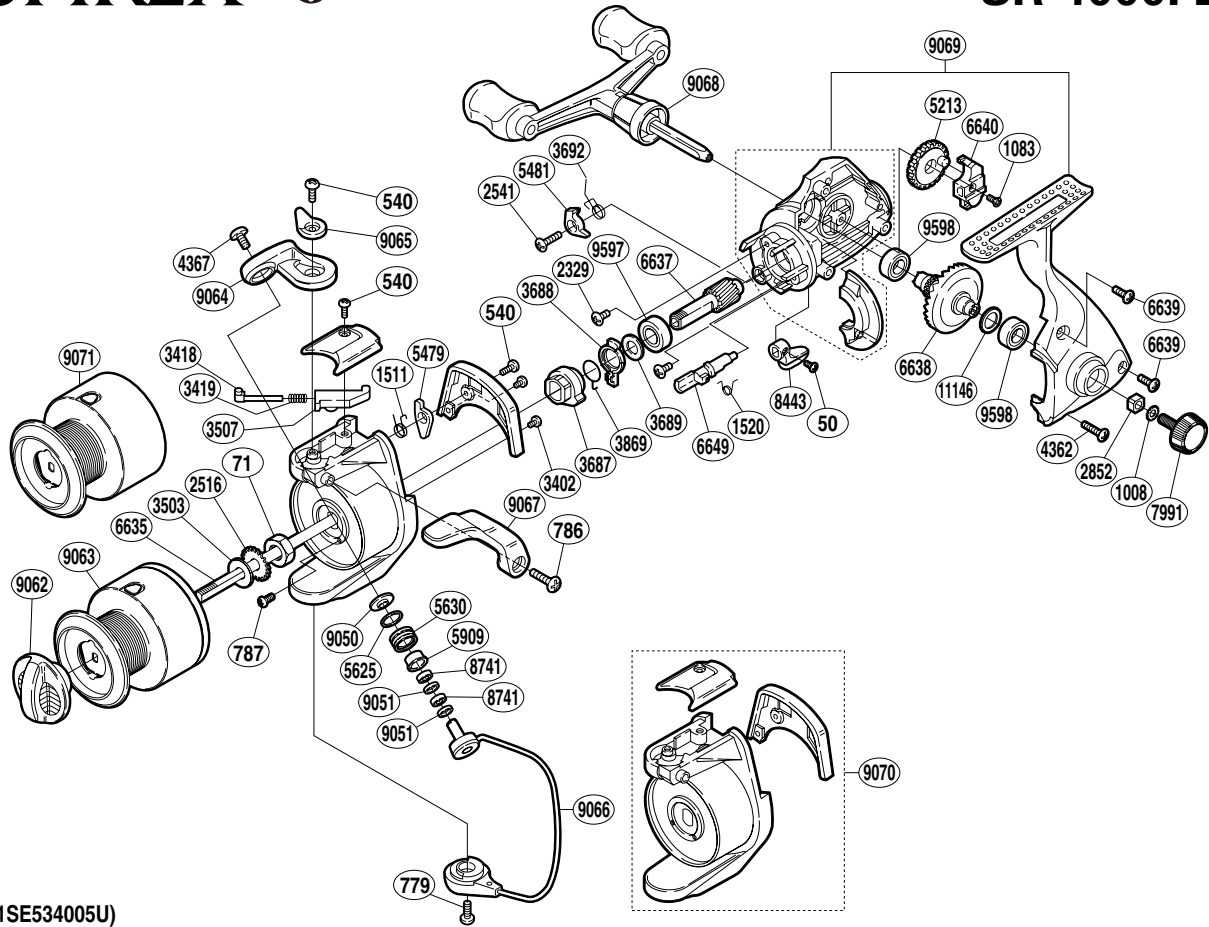

SHIMANO

SPIREX

SR-4000FE

(1SE534005U)

Part No.	Description	Part No.	Description	Part No.	Description
RD 0050	Anti-Reverse Lever Screw	RD 3687	Anti-Reverse Ratchet	RD 7991	Handle Screw Cap
RD 0071	Rotor Nut	RD 3688	Anti-Reverse Lock Out	RD 8443	Anti-Reverse Lever
RD 0540	Multi-Purpose Screw	RD 3689	Bushing Washer	RD 8741	Ball Bearing
RD 0779	Bail Hold Support Screw	RD 3692	Anti-Reverse Pawl Spring	RD 9050	Line Roller Washer
RD 0786	Trigger Screw	RD 3689	Anti-Reverse Lock Out Spring	RD 9051	Bearing Spacer
RD 0787	Nut Lock Screw	RD 4362	Side Cover Screw (long)	RD 9062	Drag Knob
RD 1008	Handle Lock Washer	RD 4367	Line Roller Screw	RD 9063	Spool Assembly
RD 1083	Slider Retainer Screw	RD 5213	Oscillating Gear	RD 9064	Bail Arm
RD 1511	Lever Spring	RD 5479	Bail Trip Lever	RD 9065	Trigger Cam
RD 1520	Anti-Reverse Cam Spring	RD 5481	Anti-Reverse Pawl	RD 9066	Bail Assembly
RD 2329	Bearing Retainer Screw	RD 5625	Line Roller Spacer	RD 9067	Quick-Fire II Trigger
RD 2516	Spool Support	RD 5630	Line Roller	RD 9068	Double Paddle Handle Assembly
RD 2541	Anti-Reverse Pawl Screw	RD 5909	Line Roller Bushing	RD 9069	Body Assembly
RD 2852	Handle Screw Lock	RD 6635	Main Shaft	RD 9070	Rotor Assembly
RD 3402	Cover Screw	RD 6637	Pinion Gear	RD 9071	Spare Spool Assembly
RD 3418	Bail Spring Guide (A)	RD 6638	Drive Gear	RD 9597	Ball Bearing
RD 3419	Bail Spring	RD 6639	Side Cover Screw (short)	RD 9598	Ball Bearing
RD 3503	Spool Washer	RD 6640	Oscillating Slider	RD11146	Washer
RD 3507	Bail Spring Guide (B)	RD 6649	Anti-Reverse Cam		