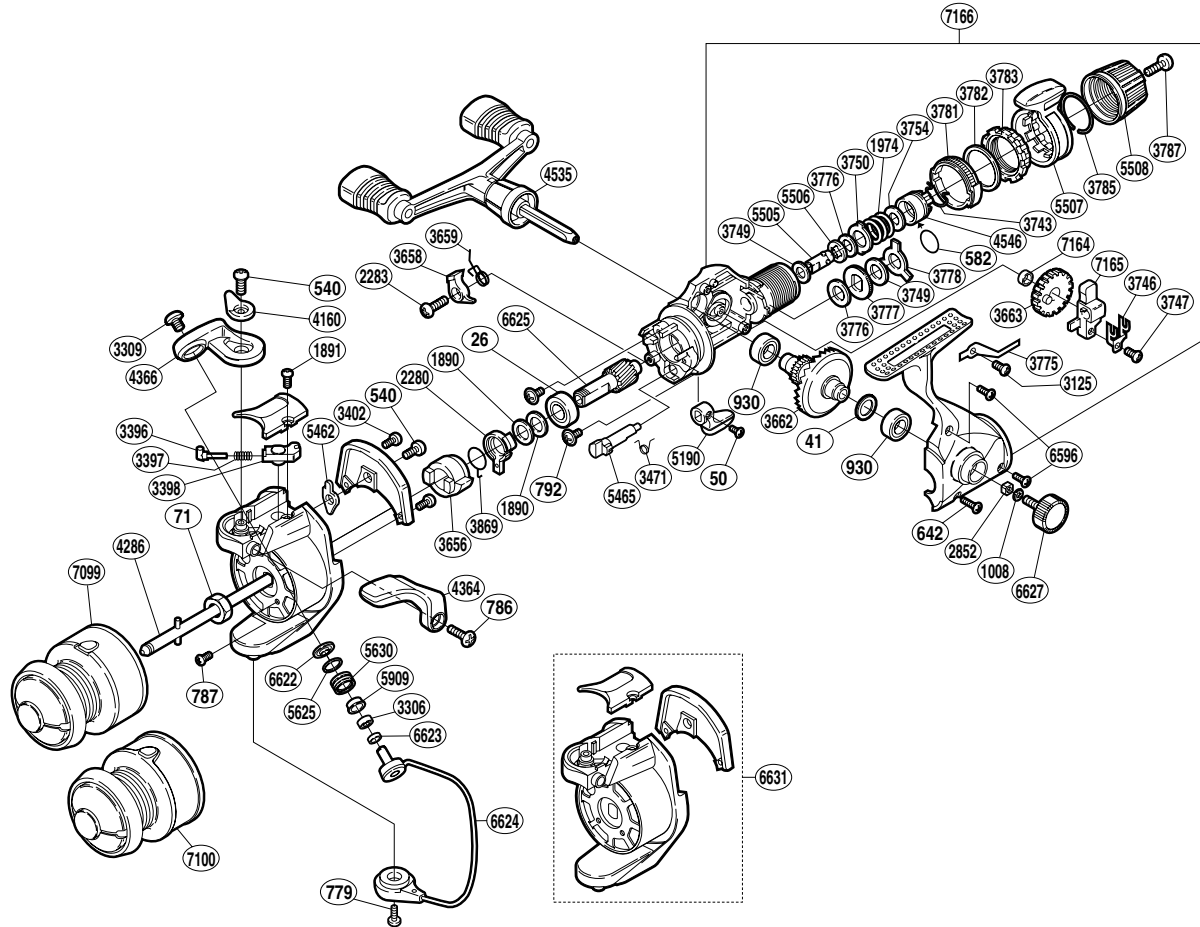

SHIMANO®

SPIREX

SR-1000RD

Part No.	Description	Part No.	Description	Part No.	Description
RD 0026	Ball Bearing	RD 3471	Anti-Reverse Cam Spring	RD 4535	Double Paddle Handle Assembly
RD 0041	Drive Gear Washer	RD 3656	Anti-Reverse Ratchet	RD 4546	Pressure Screw
RD 0050	Anti-Reverse Lever Screw	RD 3658	Anti-Reverse Pawl	RD 5190	Anti-Reverse Lever
RD 0071	Rotor Nut	RD 3659	Anti-Reverse Pawl Spring	RD 5462	Bail Trip Lever
RD 0540	Multi-Purpose Screw	RD 3662	Drive Gear	RD 5465	Anti-Reverse Cam
RD 0582	"O" Ring	RD 3663	Oscillating Gear	RD 5505	Drag Shaft (A)
RD 0642	Side Cover Screw (long)	RD 3743	Hold Click Spring	RD 5506	Drag Shaft (B)
RD 0779	Bail Hold Support Screw	RD 3746	Oscillating Slider Retainer	RD 5507	Fightin' Drag Lever
RD 0786	Trigger Screw	RD 3747	Slider Retainer Screw	RD 5508	Drag Programmer
RD 0787	Nut Lock Screw	RD 3749	Drag Washer "C" (white)	RD 5625	Line Roller Spacer
RD 0792	Bearing Retainer Screw	RD 3750	Eared Washer "B"	RD 5630	Line Roller
RD 0930	Ball Bearing	RD 3754	Drag Spring Washer	RD 5909	Line Roller Bushing
RD 1008	Handle Lock Washer	RD 3775	Drag Click	RD 6596	Side Cover Screw (short)
RD 1890	Bushing Washer	RD 3776	Drag Washer "C" (cloth)	RD 6622	Line Roller Washer
RD 1891	Bail Spring Cover Screw	RD 3777	Click Gear	RD 6623	Bearing Spacer
RD 1974	Drag Coil Spring	RD 3778	Eared Washer "B"	RD 6624	Bail Assembly
RD 2280	Anti-Reverse Lock Out	RD 3781	Lever Click Gear	RD 6625	Pinion Gear
RD 2283	Anti-Reverse Pawl Screw	RD 3782	Fightin' Pressure Screw Washer	RD 6627	Handle Screw Cap
RD 2852	Handle Screw Lock	RD 3783	Fightin' Pressure Screw	RD 6631	Rotor Assembly
RD 3125	Drag Click Screw	RD 3785	Lever Hold Spring	RD 7099	Spool Assembly (aluminum)
RD 3306	Line Roller Bearing	RD 3787	Drag Programmer Screw	RD 7100	Spool Assembly (graphite)
RD 3309	Line Roller Screw	RD 3869	Anti-Reverse Lock Out Spring	RD 7164	Oscillating Gear Bushing
RD 3396	Bail Spring Guide (A)	RD 4160	Trigger Cam	RD 7165	Oscillating Slider
RD 3397	Bail Spring	RD 4286	Main Shaft	RD 7166	Body Assembly
RD 3398	Bail Spring Guide (B)	RD 4364	Quick-Fire II Trigger		
RD 3402	Cover Screw	RD 4366	Bail Arm		