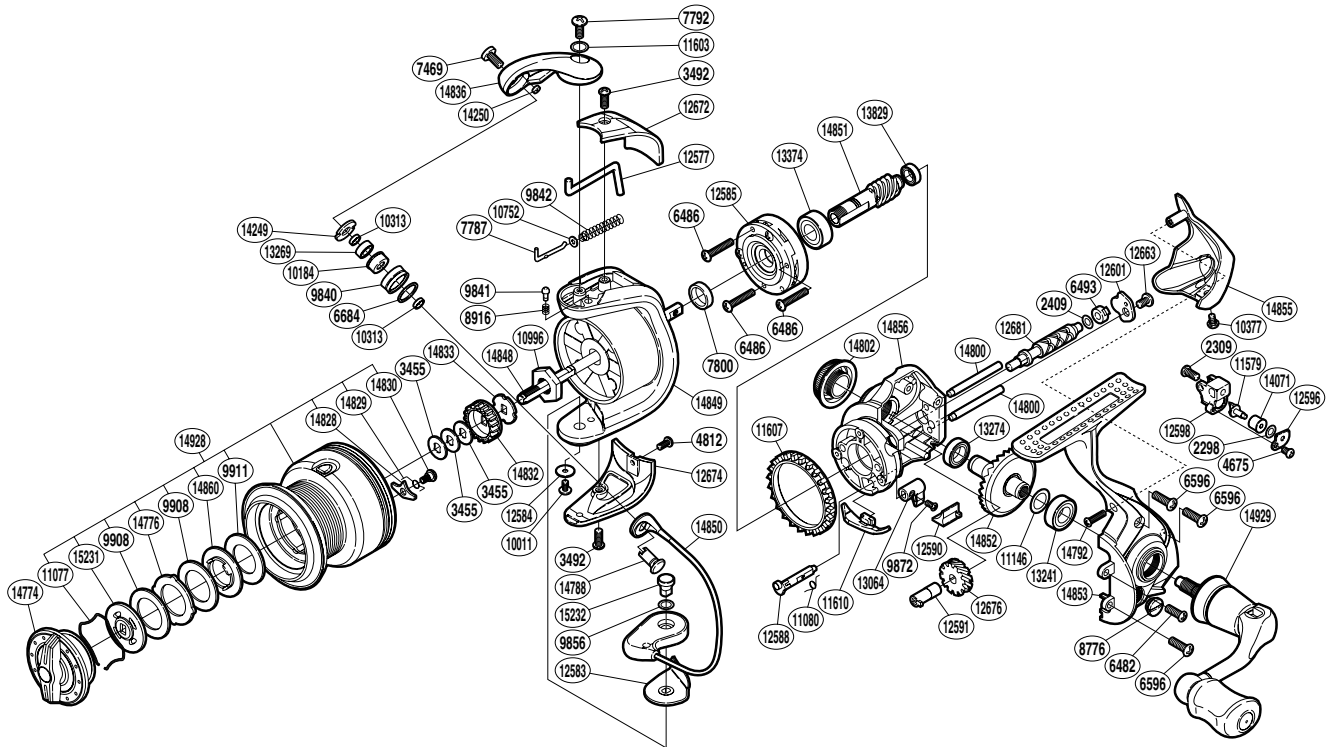

# SHIMANO

STRADIC  A-RB

ST-2500FJ

Please note that the number of adjusting washers may not be the same as shown in the exploded views. (Adjustment will vary with each individual product.)

(1SE452510U)

Part No.	Description	Part No.	Description	Part No.	Description
RD 2298	Spacer	RD10752	Bail Spring Guide A Support	RD13829	Ball Bearing
RD 2309	Screw	RD10996	Rotor Nut	RD14071	Oscillating Slider Bushing
RD 2409	Spacer	RD11077	Drag Washers Retainer	RD14249	Line Roller Plate
RD 3455	Spool Washer	RD11080	Anti-Reverse Cam Spring	RD14250	Line Roller Oil Cap
RD 3492	Screw	RD11146	Washer	RD14774	Drag Knob
RD 4675	Screw	RD11579	Oscillating Pawl	RD14776	Eared Washer
RD 4812	Screw	RD11603	Washer	RD14788	Line Roller Support
RD 6482	Screw	RD11607	Friction Ring	RD14792	Screw
RD 6486	Screw	RD11610	Bail Trip Strike	RD14800	Oscillating Guide
RD 6493	Worm Bushing (rear)	RD12577	Bail Trip Lever	RD14802	Handle Screw Cap
RD 6596	Screw	RD12583	Bail Hold Support Spacer	RD14828	Drag Click
RD 6684	Line Roller Spacer	RD12584	Washer	RD14829	Drag Click Spring
RD 7469	Screw	RD12585	Roller Clutch Assembly	RD14830	Screw
RD 7787	Bail Spring Guide A	RD12588	Anti-Reverse Cam	RD14832	Spool Support A
RD 7792	Screw	RD12590	Anti-Reverse Lever Cover	RD14833	Spool Support B
RD 7800	Rotor Ring	RD12591	Worm Bushing (front)	RD14836	Bail Arm
RD 8776	Oil Cap	RD12596	Oscillating Pawl Cover	RD14848	Main Shaft
RD 8916	Click Spring	RD12598	Oscillating Slider	RD14849	Rotor
RD 9840	Line Roller	RD12601	Worm Shaft Retainer	RD14850	Bail Assembly
RD 9841	Click Pin	RD12663	Screw	RD14851	Pinion Gear
RD 9842	Bail Spring	RD12672	Bail Spring Cover	RD14852	Drive Gear
RD 9856	Washer	RD12674	Bail Hold Support Guard	RD14853	Side Cover
RD 9872	Screw	RD12676	Idle Gear	RD14855	Rear Protector
RD 9908	Drag Washer	RD12681	Worm Shaft	RD14856	Body
RD 9911	Drag Washer	RD13064	Anti-Reverse Lever	RD14860	Key Washer
RD10011	Screw	RD13241	Ball Bearing	RD14928	Spool Assembly
RD10184	Line Roller Bushing	RD13269	Ball Bearing	RD14929	Handle Assembly
RD10313	Bearing Spacer	RD13274	Ball Bearing	RD15231	Key Washer
RD10377	Screw	RD13374	Ball Bearing	RD15232	Bail Hold Support Shaft