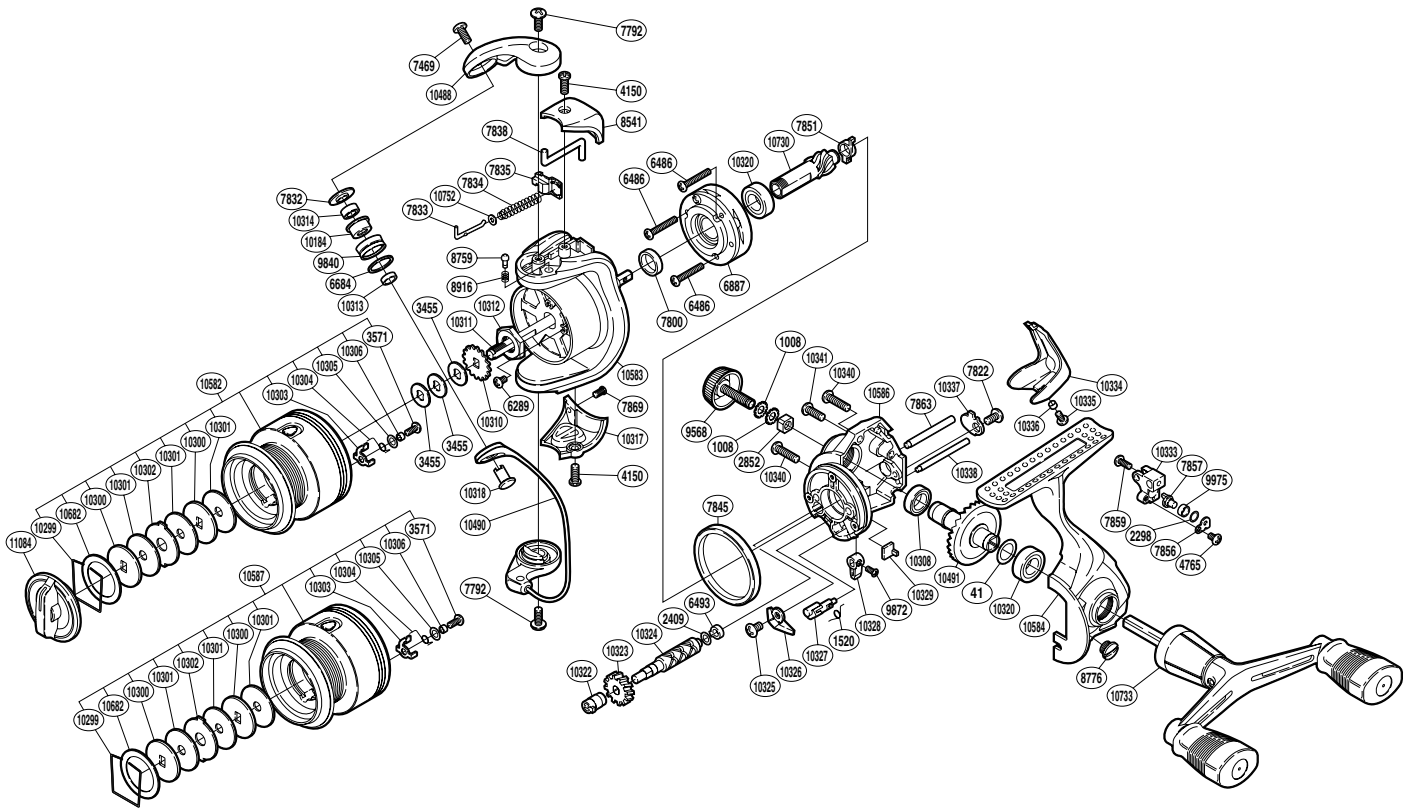

SHIMANO

STRADIC

S A-RB

STR-1000FB

(1SG081015G)

Part No.	Description	Part No.	Description	Part No.	Description
RD 0041	Washer	RD 7863	Oscillating Guide A	RD10323	Idle Gear
RD 1008	Handle Lock Washer	RD 7869	Screw	RD10324	Worm Shaft
RD 1520	Anti-Reverse Cam Spring	RD 8541	Bail Spring Cover	RD10325	Screw
RD 2298	Spacer	RD 8759	Click Pin	RD10326	Bail Trip Strike
RD 2409	Spacer	RD 8776	Oil Cap	RD10327	Anti-Reverse Cam
RD 2852	Handle Screw Lock	RD 8916	Click Spring	RD10328	Anti-Reverse Lever
RD 3455	Spool Washer	RD 9568	Handle Screw Cap	RD10329	Anti-Reverse Lever Cover
RD 3571	Screw	RD 9840	Line Roller	RD10333	Oscillating Slider
RD 4150	Screw	RD 9872	Screw	RD10334	Rear Protector
RD 4675	Screw	RD 9975	Oscillating Slider Bushing	RD10335	Screw
RD 6289	Screw	RD10184	Line Roller Bushing	RD10336	Rear Protector Collar
RD 6486	Screw	RD10299	Drag Washers Retainer	RD10337	Worm Shaft Retainer
RD 6493	Worm Bushing (rear)	RD10300	Key Washer	RD10338	Oscillating Guide B
RD 6684	Line Roller Spacer	RD10301	Drag Washer	RD10340	Screw
RD 6887	Roller Clutch Assembly	RD10302	Eared Washer	RD10341	Screw
RD 7469	Screw	RD10303	Drag Click	RD10488	Bail Arm
RD 7792	Screw	RD10304	Drag Click Spring	RD10490	Bail Assembly
RD 7800	Rotor Ring	RD10305	Washer	RD10491	Drive Gear
RD 7822	Screw	RD10306	Drag Click Collar	RD10582	Spool Assembly
RD 7832	Line Roller Washer	RD10308	Ball Bearing	RD10583	Rotor
RD 7833	Bail Spring Guide A	RD10310	Spool Support	RD10584	Side Cover
RD 7834	Bail Spring	RD10311	Main Shaft	RD10586	Body
RD 7835	Bail Spring Seat	RD10312	Rotor Nut	RD10682	Retainer Washer
RD 7838	Bail Trip Lever	RD10313	Bearing Spacer	RD10730	Pinion Gear
RD 7845	Friction Ring	RD10314	Ball Bearing	RD10733	Double Paddle Handle Assembly
RD 7851	Bushing	RD10317	Bail Hold Support Guard	RD10752	Spring Guide A Support
RD 7856	Oscillating Pawl Cover	RD10318	Line Roller Support	RD11084	Drag Knob
RD 7857	Oscillating Pawl	RD10320	Ball Bearing		
RD 7859	Screw	RD10322	Worm Bushing (front)	RD10587	Spare Spool Assembly