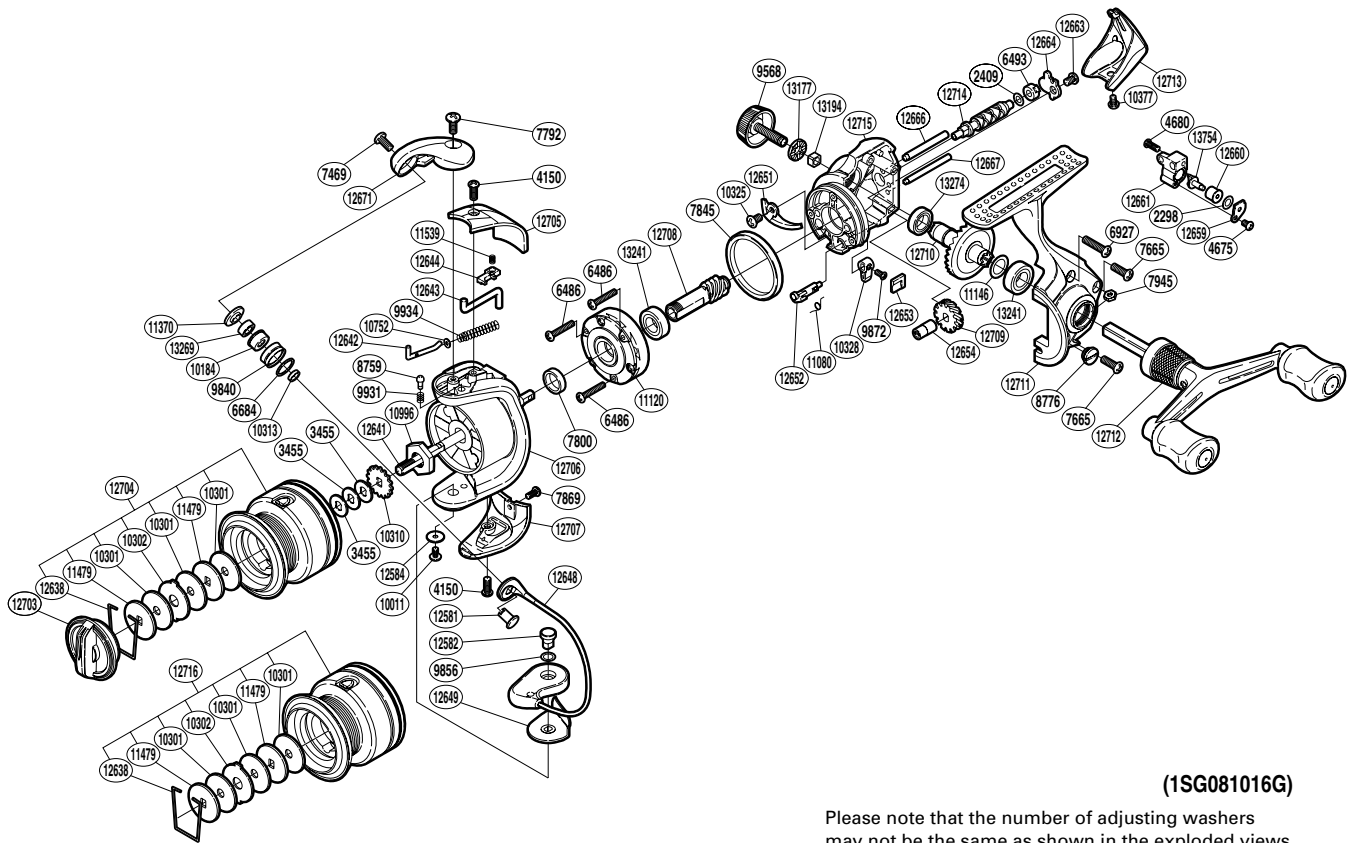

SHIMANO

STRADIC 

STR-1000FC

(1SG081016G)

Please note that the number of adjusting washers may not be the same as shown in the exploded views. (Adjustment will vary with each individual product.)

Part No.	Description	Part No.	Description	Part No.	Description
RD 2298	Spacer	RD10310	Spool Support	RD12661	Oscillating Slider
RD 2409	Spacer	RD10313	Bearing Spacer	RD12663	Screw
RD 3455	Spool Washer	RD10325	Screw	RD12664	Worm Shaft Retainer
RD 4150	Screw	RD10328	Anti-Reverse Lever	RD12666	Oscillating Guide A
RD 4675	Screw	RD10377	Screw	RD12667	Oscillating Guide B
RD 4680	Screw	RD10752	Bail Spring Guide A Support	RD12671	Bail Arm
RD 6486	Screw	RD10996	Rotor Nut	RD12703	Drag Knob
RD 6493	Worm Bushing (rear)	RD11080	Anti-Reverse Cam Spring	RD12704	Spool Assembly
RD 6684	Line Roller Spacer	RD11120	Roller Clutch Assembly	RD12705	Bail Spring Cover
RD 6927	Screw	RD11146	Washer	RD12706	Rotor
RD 7469	Screw	RD11370	Line Roller Washer	RD12707	Bail Hold Support Guard
RD 7665	Screw	RD11479	Key Washer	RD12708	Pinion Gear
RD 7792	Screw	RD11539	Bail Trip Lever Spring	RD12709	Idle Gear
RD 7800	Rotor Ring	RD12581	Line Roller Support	RD12710	Drive Gear
RD 7845	Friction Ring	RD12582	Bail Hold Support Shaft	RD12711	Side Cover
RD 7869	Screw	RD12584	Washer	RD12712	Double Paddle Handle Assembly
RD 7945	Nut	RD12638	Drag Washers Retainer	RD12713	Rear Protector
RD 8759	Click Pin	RD12641	Main Shaft	RD12714	Worm Shaft
RD 8776	Oil Cap	RD12642	Bail Spring Guide A	RD12715	Body
RD 9568	Handle Screw Cap	RD12643	Bail Trip Lever	RD13177	Handle Screw Cap Spacer
RD 9840	Line Roller	RD12644	Bail Trip Cover	RD13194	Handle Screw Lock
RD 9856	Washer	RD12648	Bail Assembly	RD13241	Ball Bearing
RD 9872	Screw	RD12649	Bail Hold Support Spacer	RD13269	Ball Bearing
RD 9931	Click Spring	RD12651	Bail Trip Strike	RD13274	Ball Bearing
RD 9934	Bail Spring	RD12652	Anti-Reverse Cam	RD13754	Oscillating Pawl
RD10011	Screw	RD12653	Anti-Reverse Lever Cover		
RD10184	Line Roller Bushing	RD12654	Worm Bushing (front)		
RD10301	Drag Washer	RD12659	Oscillating Pawl Cover		
RD10302	Eared Washer	RD12660	Oscillating Slider Bushing	RD12716	Spare Spool Assembly