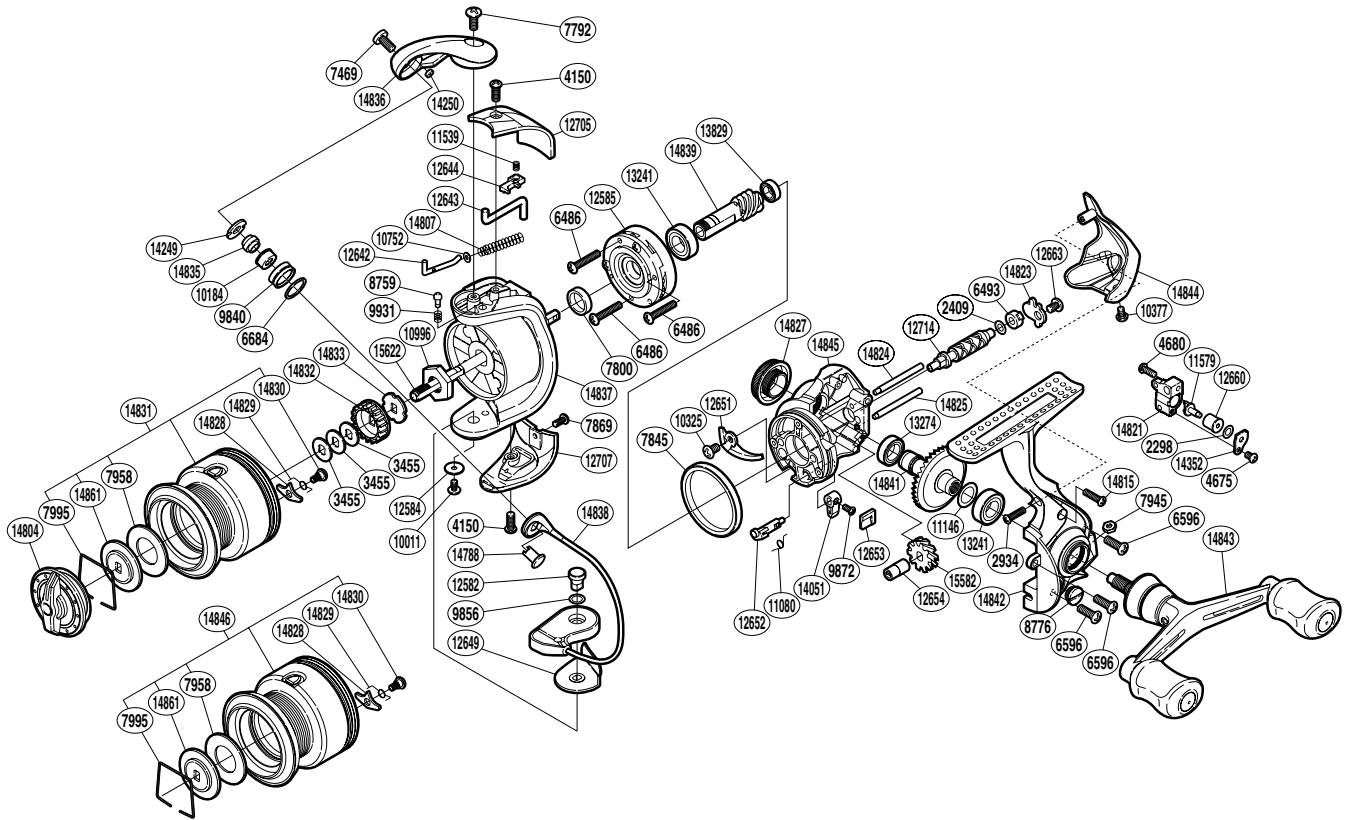

# SHIMANO

STRADIC  A-RB

STR-1000FD

Please note that the number of adjusting washers may not be the same as shown in the exploded views. (Adjustment will vary with each individual product.)

(1SG081017G)

Part No.	Description	Part No.	Description	Part No.	Description
RD 2298	Spacer	RD10996	Rotor Nut	RD14807	Bail Spring
RD 2409	Spacer	RD11080	Anti-Reverse Cam Spring	RD14815	Screw
RD 2934	Screw	RD11146	Washer	RD14821	Oscillating Slider
RD 3455	Spool Washer	RD11539	Bail Trip Lever Spring	RD14823	Worm Shaft Retainer
RD 4150	Screw	RD11579	Oscillating Pawl	RD14824	Oscillating Guide A
RD 4675	Screw	RD12582	Bail Hold Support Shaft	RD14825	Oscillating Guide B
RD 4680	Screw	RD12584	Washer	RD14827	Handle Screw Cap
RD 6486	Screw	RD12585	Roller Clutch Assembly	RD14828	Drag Click
RD 6493	Worm Bushing (rear)	RD12642	Bail Spring Guide A	RD14829	Drag Click Spring
RD 6596	Screw	RD12643	Bail Trip Lever	RD14830	Screw
RD 6684	Line Roller Spacer	RD12644	Bail Trip Cover	RD14831	Spool Assembly
RD 7469	Screw	RD12649	Bail Hold Support Spacer	RD14832	Spool Support A
RD 7792	Screw	RD12651	Bail Trip Strike	RD14833	Spool Support B
RD 7800	Rotor Ring	RD12652	Anti-Reverse Cam	RD14835	Line Roller Collar
RD 7845	Friction Ring	RD12653	Anti-Reverse Lever Cover	RD14836	Bail Arm
RD 7869	Screw	RD12654	Worm Bushing (front)	RD14837	Rotor
RD 7945	Nut	RD12660	Oscillating Slider Bushing	RD14838	Bail Assembly
RD 7958	Drag Washer	RD12663	Screw	RD14839	Pinion Gear
RD 7995	Drag Washers Retainer	RD12705	Bail Spring Cover	RD14841	Drive Gear
RD 8759	Click Pin	RD12707	Bail Hold Support Guard	RD14842	Side Cover
RD 8776	Oil Cap	RD12714	Worm Shaft	RD14843	Double Paddle Handle Assembly
RD 9840	Line Roller	RD13241	Ball Bearing	RD14844	Rear Protector
RD 9856	Washer	RD13274	Ball Bearing	RD14845	Body
RD 9872	Screw	RD13829	Ball Bearing	RD14861	Key Washer
RD 9931	Click Spring	RD14051	Anti-Reverse Lever	RD15582	Idle Gear
RD10011	Screw	RD14249	Line Roller Plate	RD15622	Main Shaft
RD10184	Line Roller Bushing	RD14250	Line Roller Oil Cap		
RD10325	Screw	RD14352	Oscillating Pawl Cover		
RD10377	Screw	RD14788	Line Roller Support		
RD10752	Bail Spring Guide A Support	RD14804	Drag Knob	RD14846	Spare Spool Assembly