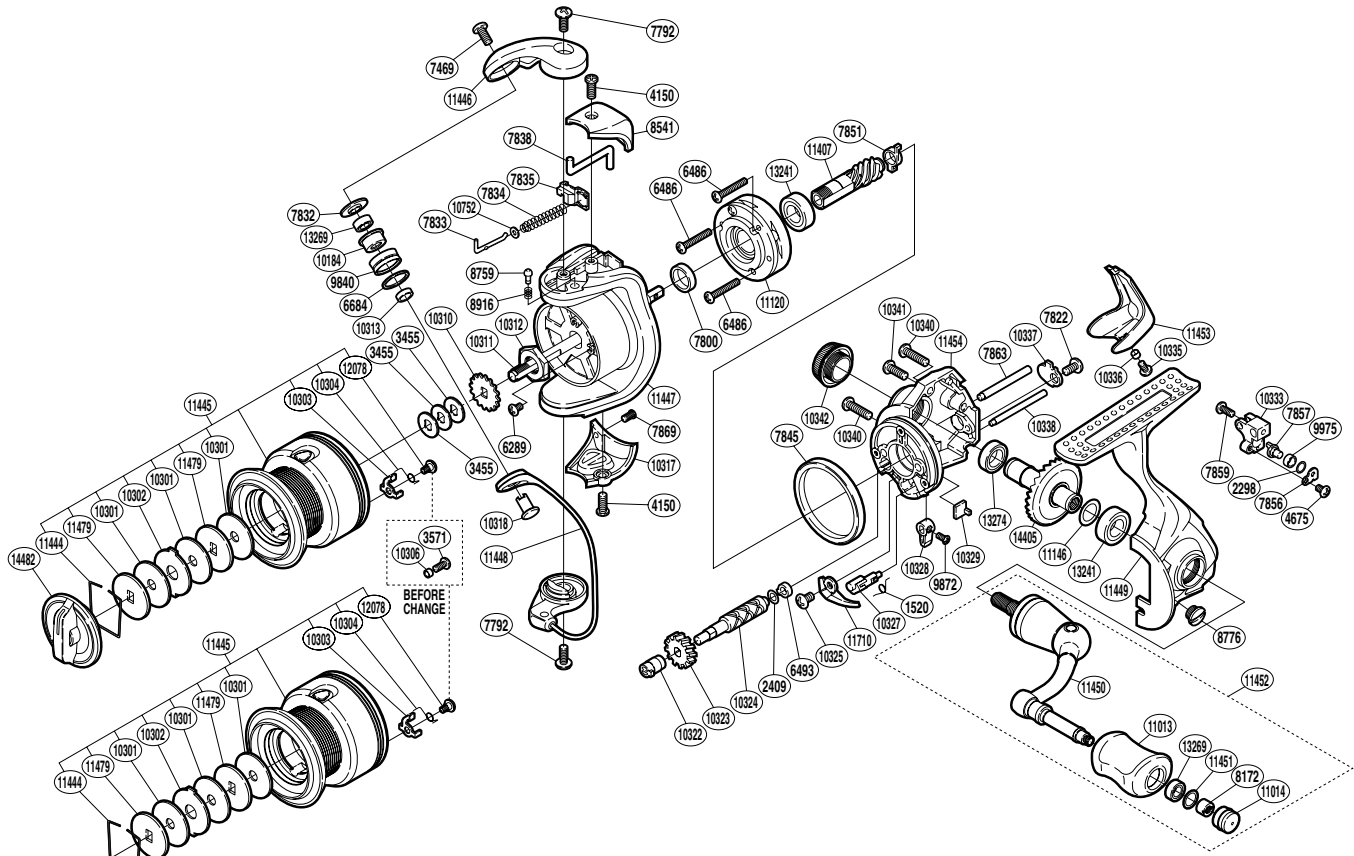

SHIMANO

STRADIC

A-RB

ST-1000FI

(1SE451009U)

Part No.	Description	Part No.	Description	Part No.	Description
RD 1520	Anti-Reverse Cam Spring	RD 8916	Click Spring	RD10752	Spring Guide A Support
RD 2298	Spacer	RD 9840	Line Roller	RD11013	Handle Knob
RD 2409	Spacer	RD 9872	Screw	RD11014	Handle Knob Seal
RD 3455	Spool Washer	RD 9975	Oscillating Slider Bushing	RD11120	Roller Clutch Assembly
RD 4150	Screw	RD10184	Line Roller Bushing	RD11146	Washer
RD 4675	Screw	RD10301	Drag Washer	RD11407	Pinion Gear
RD 6289	Screw	RD10302	Eared Washer	RD11444	Drag Washers Retainer
RD 6486	Screw	RD10303	Drag Click	RD11445	Spool Assembly
RD 6493	Worm Bushing (rear)	RD10304	Drag Click Spring	RD11446	Bail Arm
RD 6684	Line Roller Spacer	RD10310	Spool Support	RD11447	Rotor
RD 7469	Screw	RD10311	Main Shaft	RD11448	Bail Assembly
RD 7792	Screw	RD10312	Rotor Nut	RD11449	Side Cover
RD 7800	Rotor Ring	RD10313	Bearing Spacer	RD11450	Handle Shank Assembly
RD 7822	Screw	RD10317	Bail Hold Support Guard	RD11451	Washer
RD 7832	Line Roller Washer	RD10318	Line Roller Support	RD11452	Handle Assembly
RD 7833	Bail Spring Guide A	RD10322	Worm Bushing (front)	RD11453	Rear Protector
RD 7834	Bail Spring	RD10323	Idle Gear	RD11454	Body
RD 7835	Bail Spring Seat	RD10324	Worm Shaft	RD11479	Key Washer
RD 7838	Bail Trip Lever	RD10325	Screw	RD11710	Bail Trip Strike
RD 7845	Friction Ring	RD10327	Anti-Reverse Cam	RD12078	Screw
RD 7851	Bushing	RD10328	Anti-Reverse Lever	RD13241	Ball Bearing
RD 7856	Oscillating Pawl Cover	RD10329	Anti-Reverse Lever Cover	RD13269	Ball Bearing
RD 7857	Oscillating Pawl	RD10333	Oscillating Slider	RD13274	Ball Bearing
RD 7859	Screw	RD10335	Screw	RD14405	Drive Gear
RD 7863	Oscillating Guide A	RD10336	Rear Protector Collar	RD14482	Drag Knob
RD 7869	Screw	RD10337	Worm Shaft Retainer		
RD 8172	Handle Knob Nut	RD10338	Oscillating Guide B		
RD 8541	Bail Spring Cover	RD10340	Screw		
RD 8759	Click Pin	RD10341	Screw	RD 3571	Screw (before change)
RD 8776	Oil Cap	RD10342	Handle Screw Cap	RD10306	Drag Click Collar (before change)