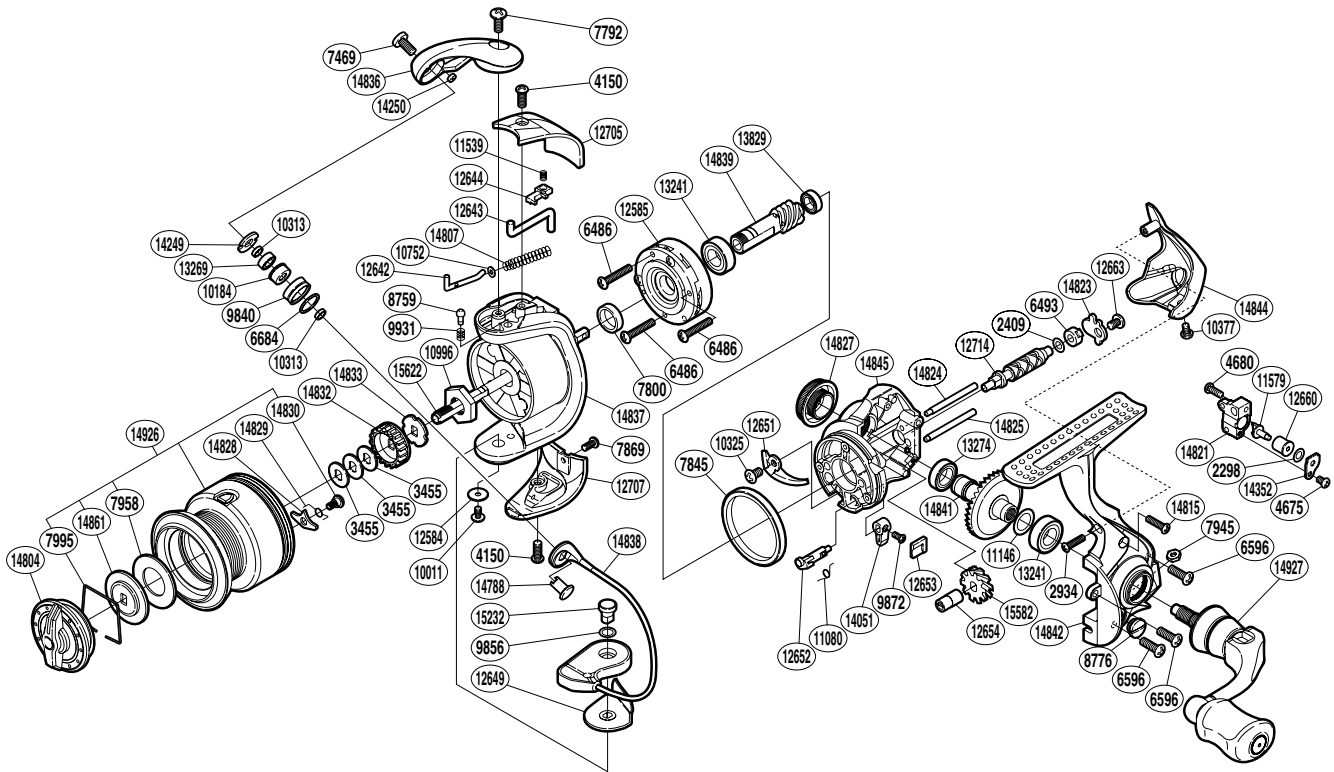

SHIMANO

STRADIC  A-RB

ST-1000FJ

Please note that the number of adjusting washers may not be the same as shown in the exploded views. (Adjustment will vary with each individual product.)

(1SE45101U)

Part No.	Description	Part No.	Description	Part No.	Description
RD 2298	Spacer	RD10377	Screw	RD14352	Oscillating Pawl Cover
RD 2409	Spacer	RD10752	Bail Spring Guide A Support	RD14788	Line Roller Support
RD 2934	Screw	RD10996	Rotor Nut	RD14804	Drag Knob
RD 3455	Spool Washer	RD11080	Anti-Reverse Cam Spring	RD14807	Bail Spring
RD 4150	Screw	RD11146	Washer	RD14815	Screw
RD 4675	Screw	RD11539	Bail Trip Lever Spring	RD14821	Oscillating Slider
RD 4680	Screw	RD11579	Oscillating Pawl	RD14823	Worm Shaft Retainer
RD 6486	Screw	RD12584	Washer	RD14824	Oscillating Guide A
RD 6493	Worm Bushing (rear)	RD12585	Roller Clutch Assembly	RD14825	Oscillating Guide B
RD 6596	Screw	RD12642	Bail Spring Guide A	RD14827	Handle Screw Cap
RD 6684	Line Roller Spacer	RD12643	Bail Trip Lever	RD14828	Drag Click
RD 7469	Screw	RD12644	Bail Trip Cover	RD14829	Drag Click Spring
RD 7792	Screw	RD12649	Bail Hold Support Spacer	RD14830	Screw
RD 7800	Rotor Ring	RD12651	Bail Trip Strike	RD14832	Spool Support A
RD 7845	Friction Ring	RD12652	Anti-Reverse Cam	RD14833	Spool Support B
RD 7869	Screw	RD12653	Anti-Reverse Lever Cover	RD14836	Bail Arm
RD 7945	Nut	RD12654	Worm Bushing (front)	RD14837	Rotor
RD 7958	Drag Washer	RD12660	Oscillating Slider Bushing	RD14838	Bail Assembly
RD 7995	Drag Washers Retainer	RD12663	Screw	RD14839	Pinion Gear
RD 8759	Click Pin	RD12705	Bail Spring Cover	RD14841	Drive Gear
RD 8776	Oil Cap	RD12707	Bail Hold Support Guard	RD14842	Side Cover
RD 9840	Line Roller	RD12714	Worm Shaft	RD14844	Rear Protector
RD 9856	Washer	RD13241	Ball Bearing	RD14845	Body
RD 9872	Screw	RD13269	Ball Bearing	RD14861	Key Washer
RD 9931	Click Spring	RD13274	Ball Bearing	RD14926	Spool Assembly
RD10011	Screw	RD13829	Ball Bearing	RD14927	Handle Assembly
RD10184	Line Roller Bushing	RD14051	Anti-Reverse Lever	RD15232	Bail Hold Support Shaft
RD10313	Bearing Spacer	RD14249	Line Roller Plate	RD15582	Idle Gear
RD10325	Screw	RD14250	Line Roller Oil Cap	RD15622	Main Shaft