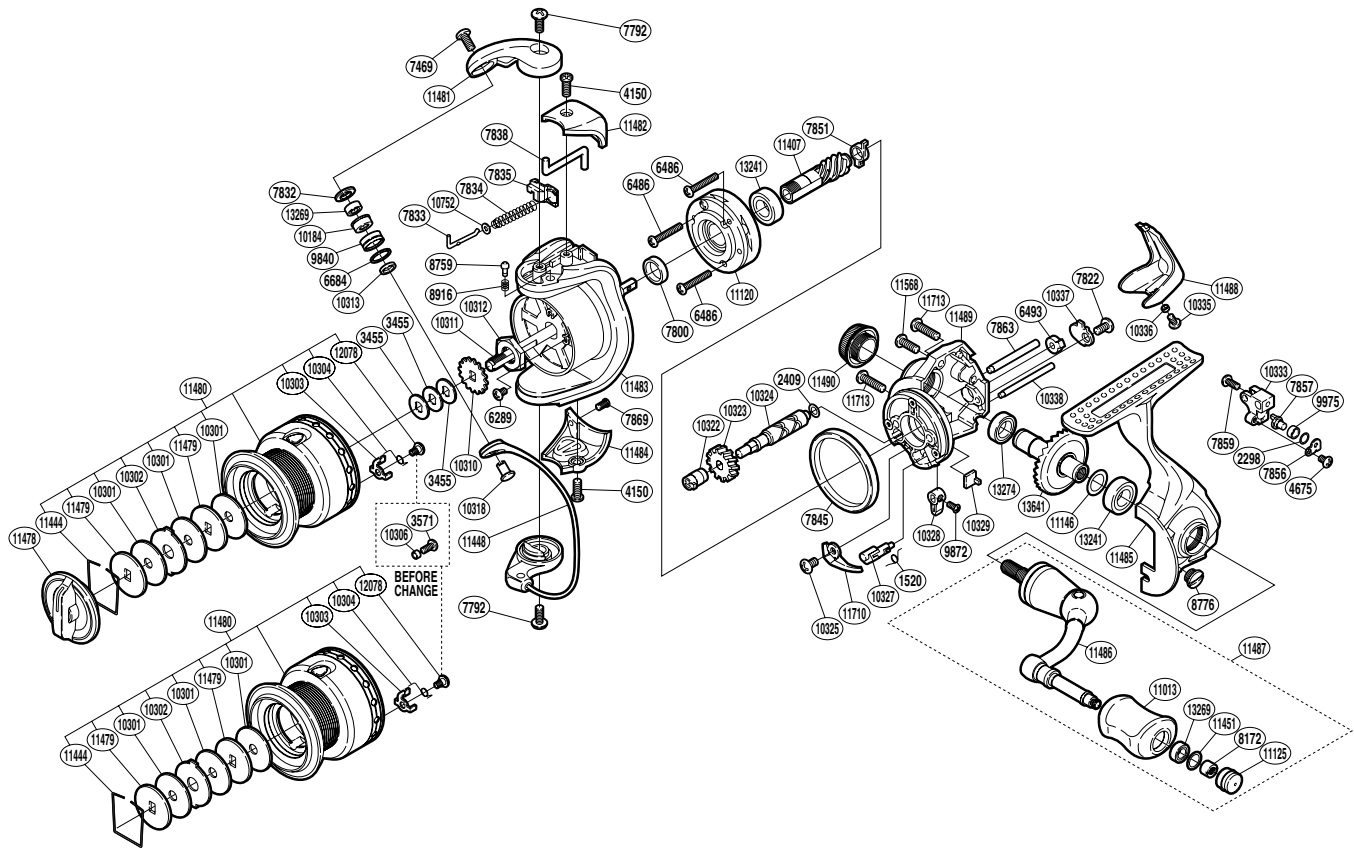

SHIMANO

STRADIC Mg SA-RB

ST-1000MGFB

(1SE741002U)

| Part No. | Description | Part No. | Description | Part No. | Description |
|----------|-------------------------|----------|----------------------------|----------|-----------------------------------|
| RD 1520 | Anti-Reverse Cam Spring | RD 9840 | Line Roller | RD11407 | Pinion Gear |
| RD 2298 | Spacer | RD 9872 | Screw | RD11444 | Drag Washers Retainer |
| RD 2409 | Spacer | RD 9975 | Oscillating Slider Bushing | RD11448 | Bail Assembly |
| RD 3455 | Spool Washer | RD10184 | Line Roller Bushing | RD11451 | Washer |
| RD 4150 | Screw | RD10301 | Drag Washer | RD11478 | Drag Knob |
| RD 4675 | Screw | RD10302 | Eared Washer | RD11479 | Key Washer |
| RD 6289 | Screw | RD10303 | Drag Click | RD11480 | Spool Assembly |
| RD 6486 | Screw | RD10304 | Drag Click Spring | RD11481 | Bail Arm |
| RD 6493 | Worm Bushing (rear) | RD10310 | Spool Support | RD11482 | Bail Spring Cover |
| RD 6684 | Line Roller Spacer | RD10311 | Main Shaft | RD11483 | Rotor |
| RD 7469 | Screw | RD10312 | Rotor Nut | RD11484 | Bail Hold Support Guard |
| RD 7792 | Screw | RD10313 | Bearing Spacer | RD11485 | Side Cover |
| RD 7800 | Rotor Ring | RD10318 | Line Roller Support | RD11486 | Handle Shank Assembly |
| RD 7822 | Screw | RD10322 | Worm Bushing (front) | RD11487 | Handle Assembly |
| RD 7832 | Line Roller Washer | RD10323 | Idle Gear | RD11488 | Rear Protector |
| RD 7833 | Bail Spring Guide A | RD10324 | Worm Shaft | RD11489 | Body |
| RD 7834 | Bail Spring | RD10325 | Screw | RD11490 | Handle Screw Cap |
| RD 7835 | Bail Spring Seat | RD10327 | Anti-Reverse Cam | RD11568 | Screw |
| RD 7838 | Bail Trip Lever | RD10328 | Anti-Reverse Lever | RD11710 | Bail Trip Strike |
| RD 7845 | Friction Ring | RD10329 | Anti-Reverse Lever Cover | RD11713 | Screw |
| RD 7851 | Bushing | RD10333 | Oscillating Slider | RD12078 | Screw |
| RD 7856 | Oscillating Pawl Cover | RD10335 | Screw | RD13241 | Ball Bearing |
| RD 7857 | Oscillating Pawl | RD10336 | Rear Protector Collar | RD13269 | Ball Bearing |
| RD 7859 | Screw | RD10337 | Worm Shaft Retainer | RD13274 | Ball Bearing |
| RD 7863 | Oscillating Guide A | RD10338 | Oscillating Guide B | RD13641 | Drive Gear |
| RD 7869 | Screw | RD10752 | Spring Guide A Support | | |
| RD 8172 | Handle Knob Nut | RD11013 | Handle Knob | | |
| RD 8759 | Click Pin | RD11120 | Roller Clutch Assembly | | |
| RD 8776 | Oil Cap | RD11125 | Handle Knob Seal | RD 3571 | Screw (before change) |
| RD 8916 | Click Spring | RD11146 | Washer | RD10306 | Drag Click Collar (before change) |