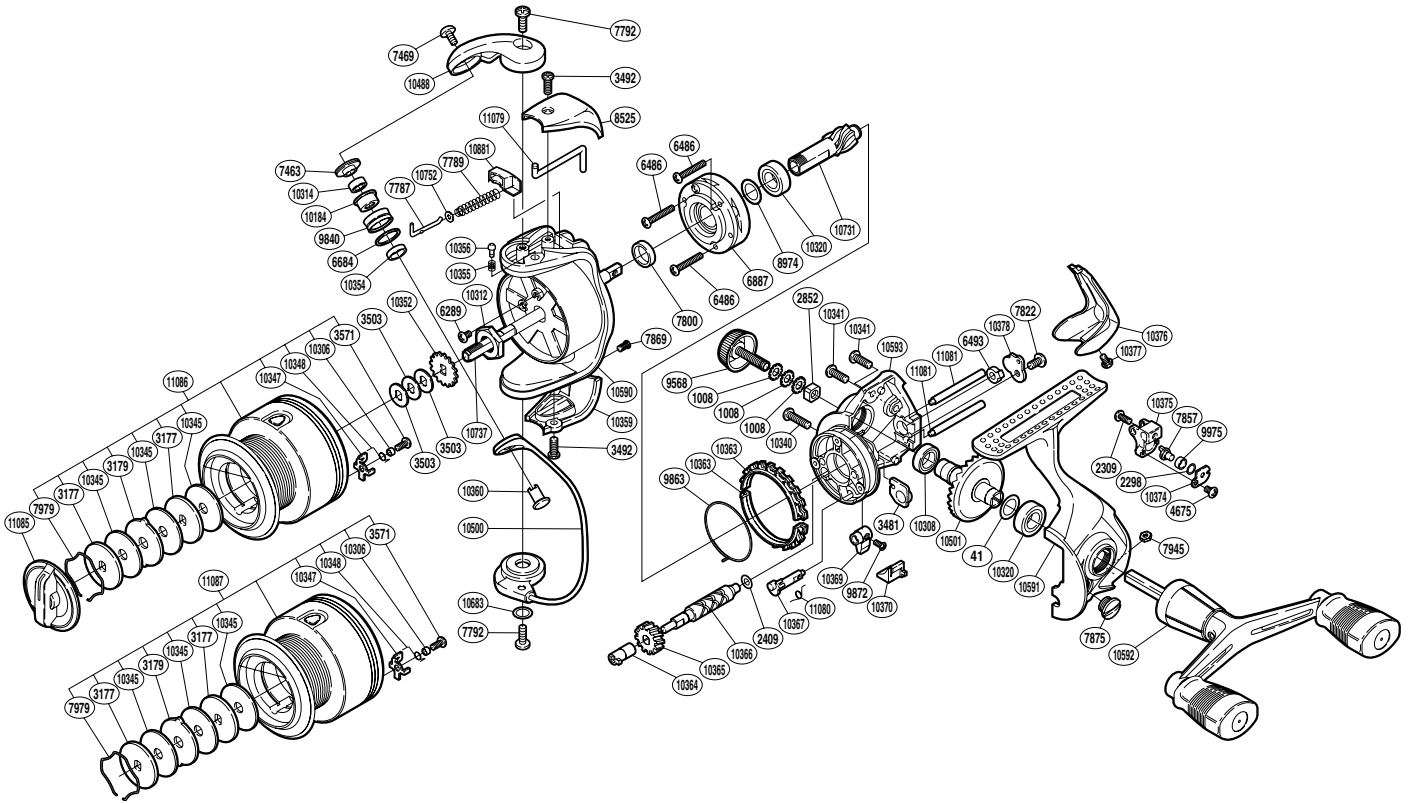

SHIMANO

STRADIC

S A-RB

STR-2500FB

(1SG082515G)

Part No.	Description	Part No.	Description	Part No.	Description
RD 0041	Washer	RD 7979	Drag Washers Retainer	RD10367	Anti-Reverse Cam
RD 1008	Handle Lock Washer	RD 8525	Bail Spring Cover	RD10369	Anti-Reverse Lever
RD 2298	Spacer	RD 8974	Washer	RD10370	Anti-Reverse Lever Cover
RD 2309	Screw	RD 9568	Handle Screw Cap	RD10374	Oscillating Pawl Cover
RD 2409	Spacer	RD 9840	Line Roller	RD10375	Oscillating Slider
RD 2852	Handle Screw Lock	RD 9863	Friction Spring	RD10376	Rear Protector
RD 3177	Key Washer	RD 9872	Screw	RD10377	Screw
RD 3179	Eared Washer	RD 9975	Oscillating Slider Bushing	RD10378	Worm Shaft Retainer
RD 3481	Bushing	RD10184	Line Roller Bushing	RD10488	Bail Arm
RD 3492	Screw	RD10306	Drag Click Collar	RD10500	Bail Assembly
RD 3503	Spool Washer	RD10308	Ball Bearing	RD10501	Drive Gear
RD 3571	Screw	RD10312	Rotor Nut	RD10590	Rotor
RD 4675	Screw	RD10314	Bail Bearing	RD10591	Side Cover
RD 6289	Screw	RD10320	Ball Bearing	RD10592	Double Paddle Handle Assembly
RD 6486	Screw	RD10340	Screw	RD10593	Body
RD 6493	Worm Bushing (rear)	RD10341	Screw	RD10683	Washer
RD 6684	Line Roller Spacer	RD10345	Drag Washer	RD10731	Pinion Gear
RD 6887	Roller Clutch Assembly	RD10347	Drag Click	RD10737	Main Shaft
RD 7463	Line Roller Washer	RD10348	Click Spring	RD10752	Spring Guide A Support
RD 7469	Screw	RD10352	Spool Support	RD10881	Bail Spring Seat
RD 7787	Bail Spring Guide A	RD10354	Bearing Spacer	RD11079	Bail Trip Lever
RD 7789	Bail Spring	RD10355	Click Spring	RD11080	Anti-Reverse Cam Spring
RD 7792	Screw	RD10356	Click Pin	RD11081	Oscillating Guide
RD 7800	Rotor Ring	RD10359	Bail Hold Support Guard	RD11085	Drag Knob
RD 7822	Screw	RD10360	Line Roller Support	RD11086	Spool Assembly
RD 7857	Oscillating Pawl	RD10363	Friction Ring		
RD 7869	Screw	RD10364	Worm Bushing (front)		
RD 7875	Oil Cap	RD10365	Idle Gear		
RD 7945	Nut	RD10366	Worm Shaft	RD11087	Spare Spool Assembly

(190115)