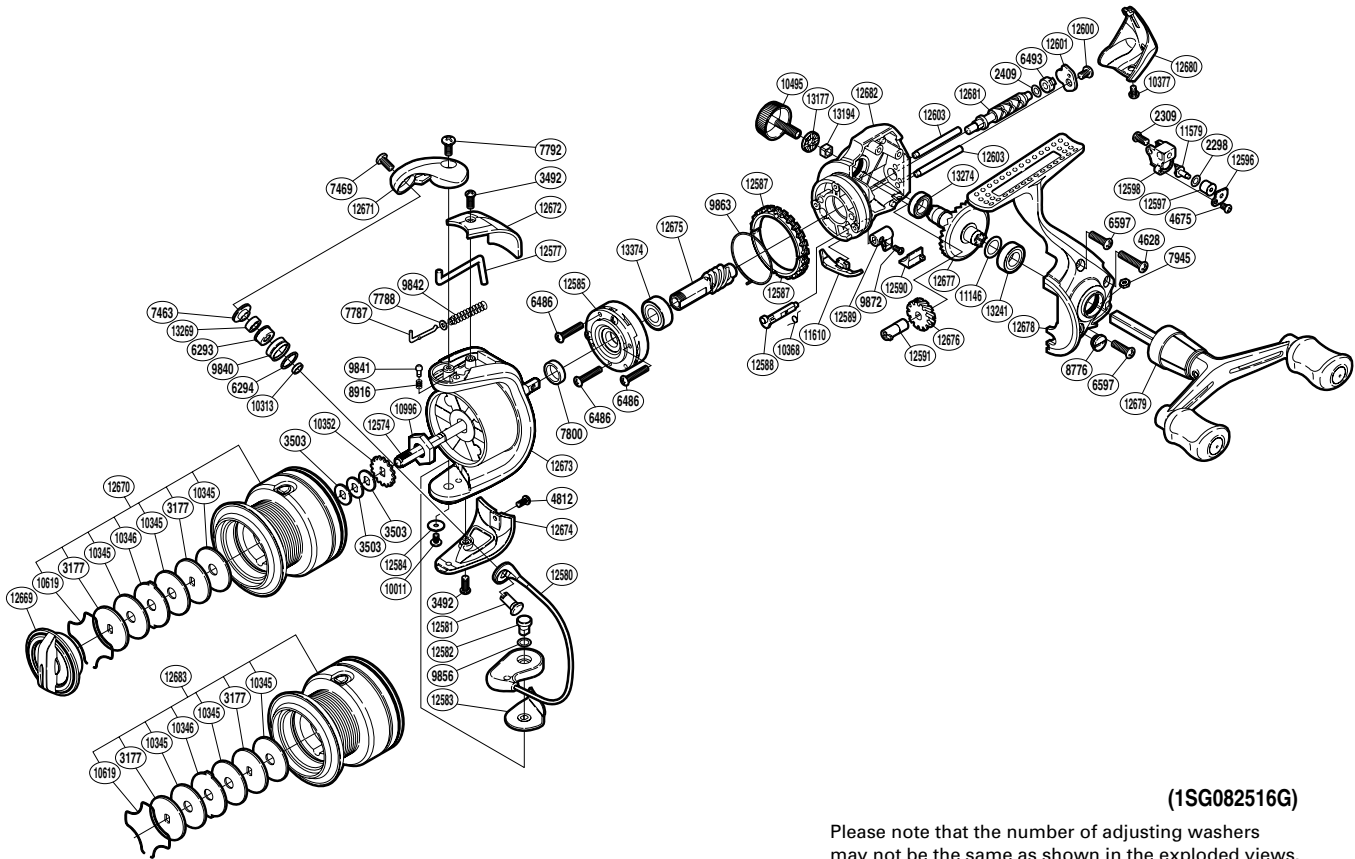

SHIMANO

STRADIC 

STR-2500FC

(1SG082516G)

Please note that the number of adjusting washers may not be the same as shown in the exploded views. (Adjustment will vary with each individual product.)

Part No.	Description	Part No.	Description	Part No.	Description
RD 2298	Spacer	RD 9872	Screw	RD12597	Oscillating Slider Bushing
RD 2309	Screw	RD10011	Screw	RD12598	Oscillating Slider
RD 2409	Spacer	RD10313	Bearing Spacer	RD12600	Screw
RD 3177	Key Washer	RD10345	Drag Washer	RD12601	Worm Shaft Retainer
RD 3492	Screw	RD10346	Eared Washer	RD12603	Oscillating Guide
RD 3503	Spool Washer	RD10352	Spool Support	RD12669	Drag Knob
RD 4628	Screw	RD10368	Anti-Reverse Cam Spring	RD12670	Spool Assembly
RD 4675	Screw	RD10377	Screw	RD12671	Bail Arm
RD 4812	Screw	RD10495	Handle Screw Cap	RD12672	Bail Spring Cover
RD 6293	Line Roller Bushing	RD10619	Drag Washers Retainer	RD12673	Rotor
RD 6294	Line Roller Spacer	RD10996	Rotor Nut	RD12674	Bail Hold Support Guard
RD 6486	Screw	RD11146	Washer	RD12675	Pinion Gear
RD 6493	Worm Bushing (rear)	RD11579	Oscillating Pawl	RD12676	Idle Gear
RD 6597	Screw	RD11610	Bail Trip Strike	RD12677	Drive Gear
RD 7463	Line Roller Washer	RD12574	Main Shaft	RD12678	Side Cover
RD 7469	Screw	RD12577	Bail Trip Lever	RD12679	Double Paddle Handle Assembly
RD 7787	Bail Spring Guide A	RD12580	Bail Assembly	RD12680	Rear Protector
RD 7788	Spring Guide A Support	RD12581	Line Roller Support	RD12681	Worm Shaft
RD 7792	Screw	RD12582	Bail Hold Support Shaft	RD12682	Body
RD 7800	Rotor Ring	RD12583	Bail Hold Support Spacer	RD13177	Handle Screw Cap Spacer
RD 7945	Nut	RD12584	Washer	RD13194	Handle Screw Lock
RD 8776	Oil Cap	RD12585	Roller Clutch Assembly	RD13241	Ball Bearing
RD 8916	Click Spring	RD12587	Friction Ring	RD13269	Ball Bearing
RD 8940	Line Roller	RD12588	Anti-Reverse Cam	RD13274	Ball Bearing
RD 9841	Click Pin	RD12589	Anti-Reverse Lever	RD13374	Ball Bearing
RD 9842	Bail Spring	RD12590	Anti-Reverse Lever Cover		
RD 9856	Washer	RD12591	Worm Bushing (front)		
RD 9863	Friction Spring	RD12596	Oscillating Pawl Cover	RD12683	Spare Spool Assembly