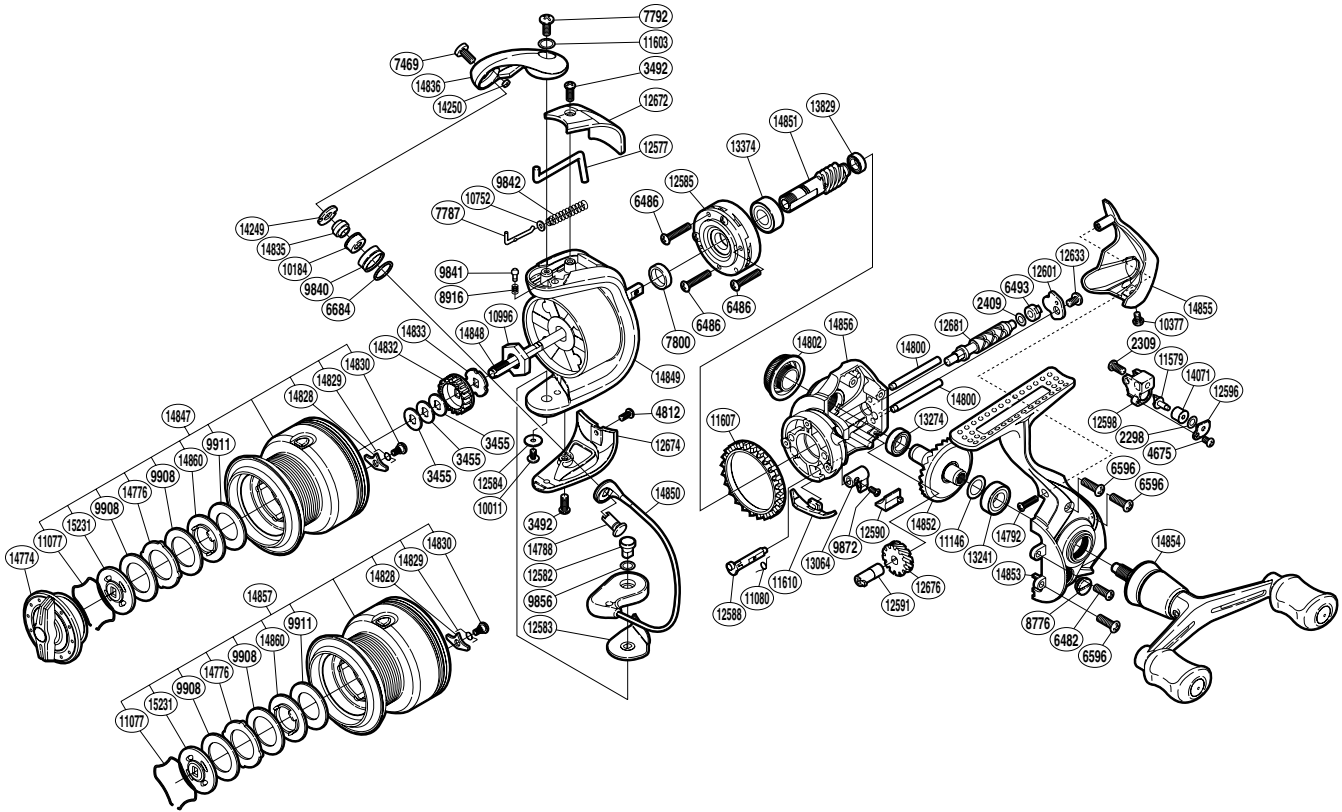

SHIMANO

STRADIC 

STR-2500FD

Please note that the number of adjusting washers may not be the same as shown in the exploded views. (Adjustment will vary with each individual product.)

(1SG082517G)

Part No.	Description	Part No.	Description	Part No.	Description
RD 2298	Spacer ***	RD11146	Washer **/*****	RD14792	Screw
RD 2309	Screw	RD11579	Oscillating Pawl ***	RD14800	Oscillating Guide
RD 2409	Spacer ***	RD11603	Washer ****	RD14802	Handle Screw Cap
RD 3455	Spool Washer	RD11607	Friction Ring	RD14828	Drag Click *****
RD 3492	Screw	RD11610	Bail Trip Strike	RD14829	Drag Click Spring *****
RD 4675	Screw	RD12577	Bail Trip Lever	RD14830	Screw *****
RD 4812	Screw	RD12582	Bail Hold Support Shaft	RD14832	Spool Support A
RD 6482	Screw	RD12583	Bail Hold Support Spacer	RD14833	Spool Support B
RD 6486	Screw	RD12584	Washer	RD14835	Line Roller Collar *
RD 6493	Worm Bushing (rear) ***	RD12585	Roller Clutch Assembly	RD14836	Bail Arm
RD 6596	Screw	RD12588	Anti-Reverse Cam	RD14847	Spool Assembly
RD 6684	Line Roller Spacer *	RD12590	Anti-Reverse Lever Cover	RD14848	Main Shaft
RD 7469	Screw *	RD12591	Worm Bushing (front) ***	RD14849	Rotor
RD 7787	Bail Spring Guide A ****	RD12596	Oscillating Pawl Cover	RD14850	Bail Assembly
RD 7792	Screw ****	RD12598	Oscillating Slider	RD14851	Pinion Gear **
RD 7800	Rotor Ring	RD12601	Worm Shaft Retainer	RD14852	Drive Gear **
RD 8776	Oil Cap	RD12663	Screw	RD14853	Side Cover
RD 8916	Click Spring ****	RD12672	Bail Spring Cover	RD14854	Double Paddle Handle Assembly
RD 9840	Line Roller *	RD12674	Bail Hold Support Guard	RD14855	Rear Protector
RD 9841	Click Pin ****	RD12676	Idle Gear **	RD14856	Body
RD 9842	Bail Spring ****	RD12681	Worm Shaft ***	RD14860	Key Washer
RD 9856	Washer	RD13064	Anti-Reverse Lever	RD15231	Key Washer
RD 9872	Screw	RD13241	Ball Bearing *****		
RD 9908	Drag Washer	RD13274	Ball Bearing *****		
RD 9911	Drag Washer	RD13374	Ball Bearing *****		
RD10011	Screw	RD13829	Ball Bearing *****		
RD10184	Line Roller Bushing *	RD14071	Oscillating Slider Bushing ***	PK 0063	Line Roller Set *
RD10377	Screw	RD14249	Line Roller Plate *	PK 0067	Gear Set **
RD10752	Bail Spring Guide A Support ****	RD14250	Line Roller Oil Cap	PK 0068	Oscillation Set ***
RD10996	Rotor Nut	RD14774	Drag Knob	PK 0061	Bail Spring Set ****
RD11077	Drag Washers Retainer	RD14776	Eared Washer	PK 0062	Bearing Set *****
RD11080	Anti-Reverse Cam Spring	RD14788	Line Roller Support	PK 0066	Drag Clicker Set *****