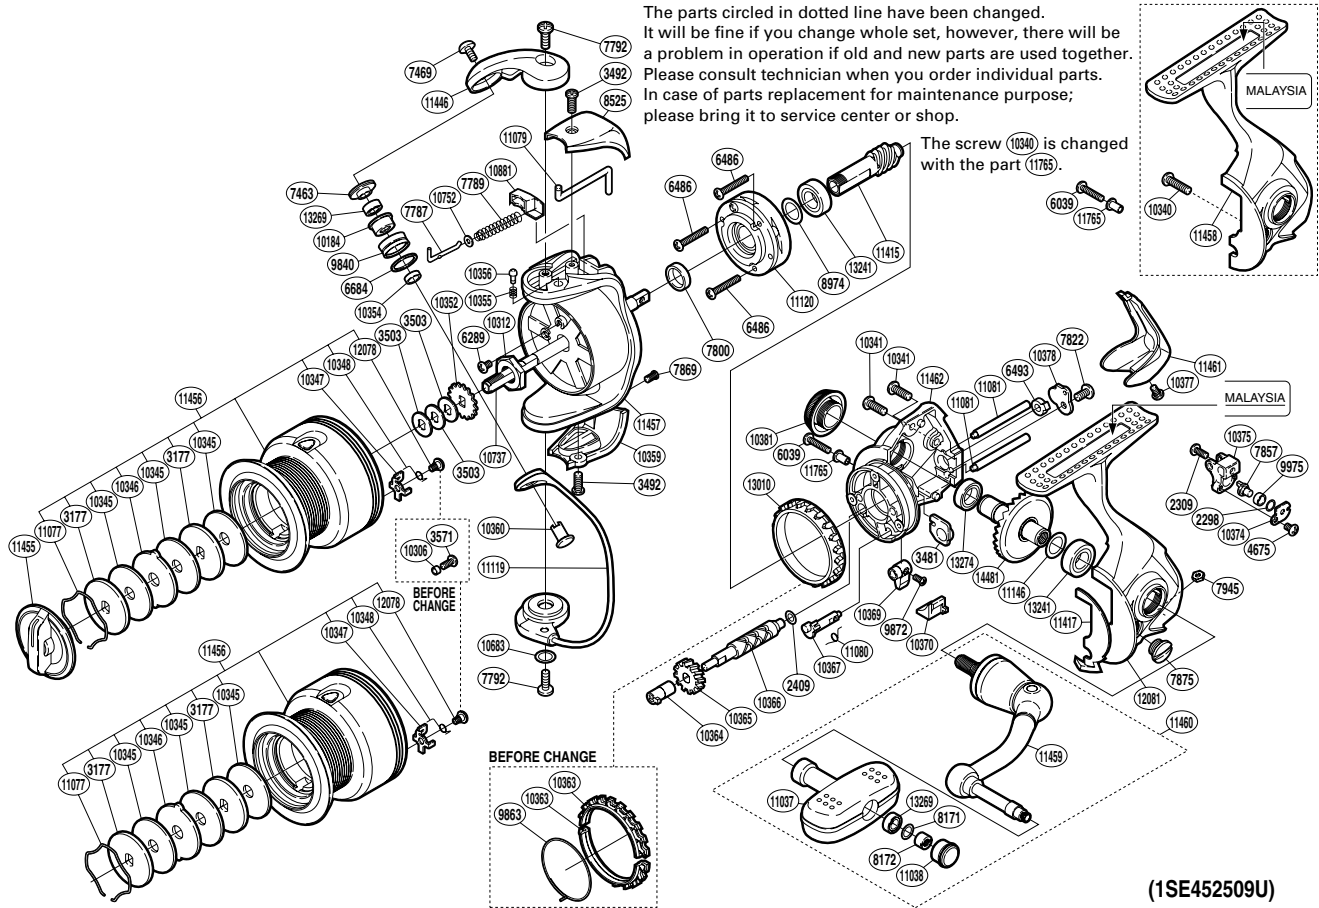

SHIMANO

STRADIC 

ST-2500FI

(1SE452509U)

Part No.	Description	Part No.	Description	Part No.	Description
RD 2298	Spacer	RD10184	Line Roller Bushing	RD11079	Bail Trip Lever
RD 2309	Screw	RD10312	Rotor Nut	RD11080	Anti-Reverse Cam Spring
RD 2409	Spacer	RD10341	Screw	RD11081	Oscillating Guide
RD 3177	Key Washer	RD10345	Drag Washer	RD11119	Bail Assembly
RD 3481	Bushing	RD10346	Eared Washer	RD11120	Roller Clutch Assembly
RD 3492	Screw	RD10347	Drag Click	RD11146	Washer
RD 3503	Spool Washer	RD10348	Click Spring	RD11415	Pinion Gear
RD 4675	Screw	RD10352	Spool Support	RD11417	Bail Trip Strike
RD 6039	Screw	RD10354	Bearing Spacer	RD11446	Bail Arm
RD 6289	Screw	RD10355	Click Spring	RD11455	Drag Knob
RD 6486	Screw	RD10356	Click Pin	RD11456	Spool Assembly
RD 6493	Worm Bushing (rear)	RD10359	Bail Hold Support Guard	RD11457	Rotor
RD 6684	Line Roller Spacer	RD10360	Line Roller Support	RD11459	Handle Shank Assembly
RD 7463	Line Roller Washer	RD10364	Worm Bushing (front)	RD11460	Handle Assembly
RD 7469	Screw	RD10365	Idle Gear	RD11461	Rear Protector
RD 7787	Bail Spring Guide A	RD10366	Worm Shaft	RD11462	Body
RD 7789	Bail Spring	RD10367	Anti-Reverse Cam	RD11765	Screw Washer
RD 7792	Screw	RD10369	Anti-Reverse Lever	RD12078	Screw
RD 7800	Rotor Ring	RD10370	Anti-Reverse Lever Cover	RD12081	Side Cover
RD 7822	Screw	RD10374	Oscillating Pawl Cover	RD13010	Friction Ring
RD 7857	Oscillating Pawl	RD10375	Oscillating Slider	RD13241	Ball Bearing
RD 7869	Screw	RD10377	Screw	RD13269	Ball Bearing
RD 7875	Oil Cap	RD10378	Worm Shaft Retainer	RD13274	Ball Bearing
RD 7945	Nut	RD10381	Handle Screw Cap	RD14481	Drive Gear
RD 8171	Washer	RD10683	Washer		
RD 8172	Handle Knob Nut	RD10737	Main Shaft	RD 3571	Screw (before change)
RD 8525	Bail Spring Cover	RD10752	Spring Guide A Support	RD 9863	Friction Spring (before change)
RD 8974	Washer	RD10881	Bail Spring Seat	RD10306	Drag Click Collar (before change)
RD 9840	Line Roller	RD11037	Handle Knob	RD10340	Screw (before change)
RD 9872	Screw	RD11038	Handle Knob Seal	RD10363	Friction Ring (before change)
RD 9975	Oscillating Slider Bushing	RD11077	Drag Washers Retainer	RD11458	Side Cover (before change)