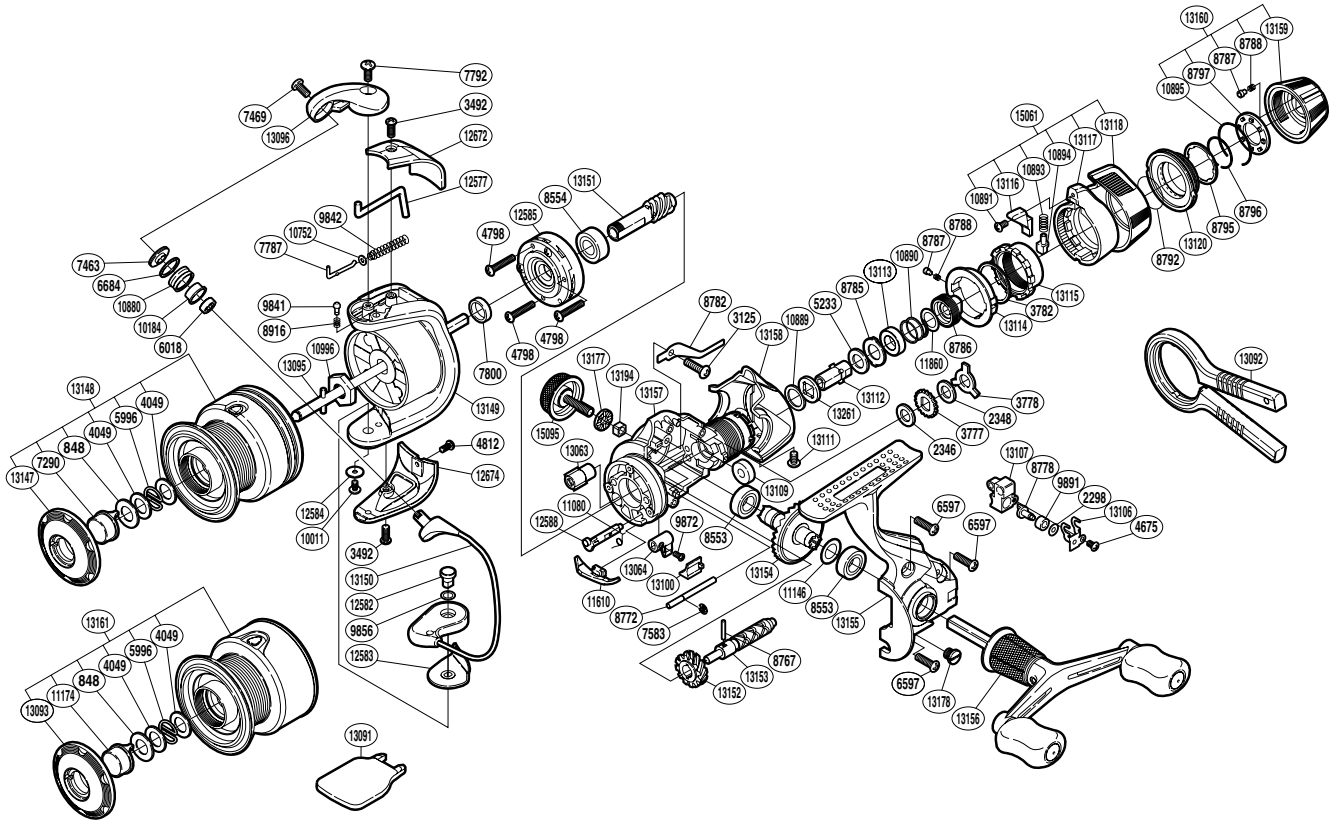

SHIMANO

STRADIC

STR-2500GTMRC

(1SG462503G)

Please note that the number of adjusting washers may not be the same as shown in the exploded views. (Adjustment will vary with each individual product.)

Part No.	Description	Part No.	Description	Part No.	Description
RD 0848	Washer	RD 8797	Click Plate	RD13111	Screw
RD 2298	Spacer	RD 8916	Click Spring	RD13112	Drag Shaft A
RD 2346	Drag Washer	RD 9841	Click Pin	RD13113	Drag Collar
RD 2348	Drag Washer	RD 9842	Bail Spring	RD13114	Lever Click Gear
RD 3125	Screw	RD 9856	Washer	RD13115	Fightin' Pressure Screw
RD 3492	Screw	RD 9872	Screw	RD13116	Fightin' Lever Inner B
RD 3777	Click Gear	RD 9891	Oscillating Slider Bushing	RD13117	Fightin' Lever Inner A
RD 3778	Eared Washer	RD10011	Screw	RD13118	Fightin' Lever Outer
RD 3782	Fightin' Pressure Screw Washer	RD10184	Line Roller Bushing	RD13120	Drag Programmer B
RD 4049	Washer	RD10752	Spring Guide A Support	RD13147	Push Button Collar
RD 4675	Screw	RD10880	Line Roller	RD13148	Spool Assembly
RD 4798	Screw	RD10889	Drag Washer	RD13149	Rotor
RD 4812	Screw	RD10890	Drag Coil Spring	RD13150	Bail Assembly
RD 5233	Drag Washer	RD10891	Screw	RD13151	Pinion Gear
RD 5996	Locking Spring	RD10893	Position Pin Spring	RD13152	Idle Gear
RD 6018	Ball Bearing	RD10894	Lever Position Pin	RD13153	Worm Shaft
RD 6597	Screw	RD10895	Click Plate Retainer	RD13154	Drive Gear
RD 6684	Line Roller Spacer	RD10996	Rotor Nut	RD13155	Side Cover
RD 7290	Push Button	RD11080	Anti-Reverse Cam Spring	RD13156	Double Paddle Handle Assembly
RD 7463	Line Roller Washer	RD11146	Washer	RD13157	Body
RD 7469	Screw	RD11610	Bail Trip Strike	RD13158	Rear Protector
RD 7583	E Lock	RD11860	Washer	RD13159	Drag Programmer A
RD 7787	Bail Spring Guide A	RD12577	Bail Trip Lever	RD13160	Drag Programmer Assembly
RD 7792	Screw	RD12582	Bail Hold Support Shaft	RD13177	Handle Screw Cap Spacer
RD 7800	Rotor Ring	RD12583	Bail Hold Support Spacer	RD13178	Oil Cap
RD 8553	Ball Bearing	RD12584	Washer	RD13194	Handle Screw Lock
RD 8554	Ball Bearing	RD12585	Roller Clutch Assembly	RD13261	Drag Shaft B
RD 8767	Worm Shaft Pin	RD12588	Anti-Reverse Cam	RD15061	Fightin' Lever Assembly
RD 8772	Oscillating Guide	RD12672	Bail Spring Cover	RD15095	Handle Screw Cap
RD 8778	Oscillating Pawl	RD12674	Bail Hold Support Guard		
RD 8782	Drag Click	RD13063	Worm Bushing	RD11174	Push Button
RD 8785	Eared Washer	RD13064	Anti-Reverse Lever	RD13093	Push Button Collar
RD 8786	Pressure Screw	RD13095	Main Shaft	RD13161	Spare Spool Assembly
RD 8787	Click Pin	RD13096	Bail Arm		
RD 8788	Click Spring	RD13100	Anti-Reverse Lever Cover		
RD 8792	Drag Knob Friction Ring	RD13106	Oscillating Slider Retainer		
RD 8795	Drag Knob Washer	RD13107	Oscillating Slider	RD13091	Spool Wrench (accessory)
RD 8796	Drag Knob Retainer	RD13109	Drag Shaft C	RD13092	Knob Wrench (accessory)