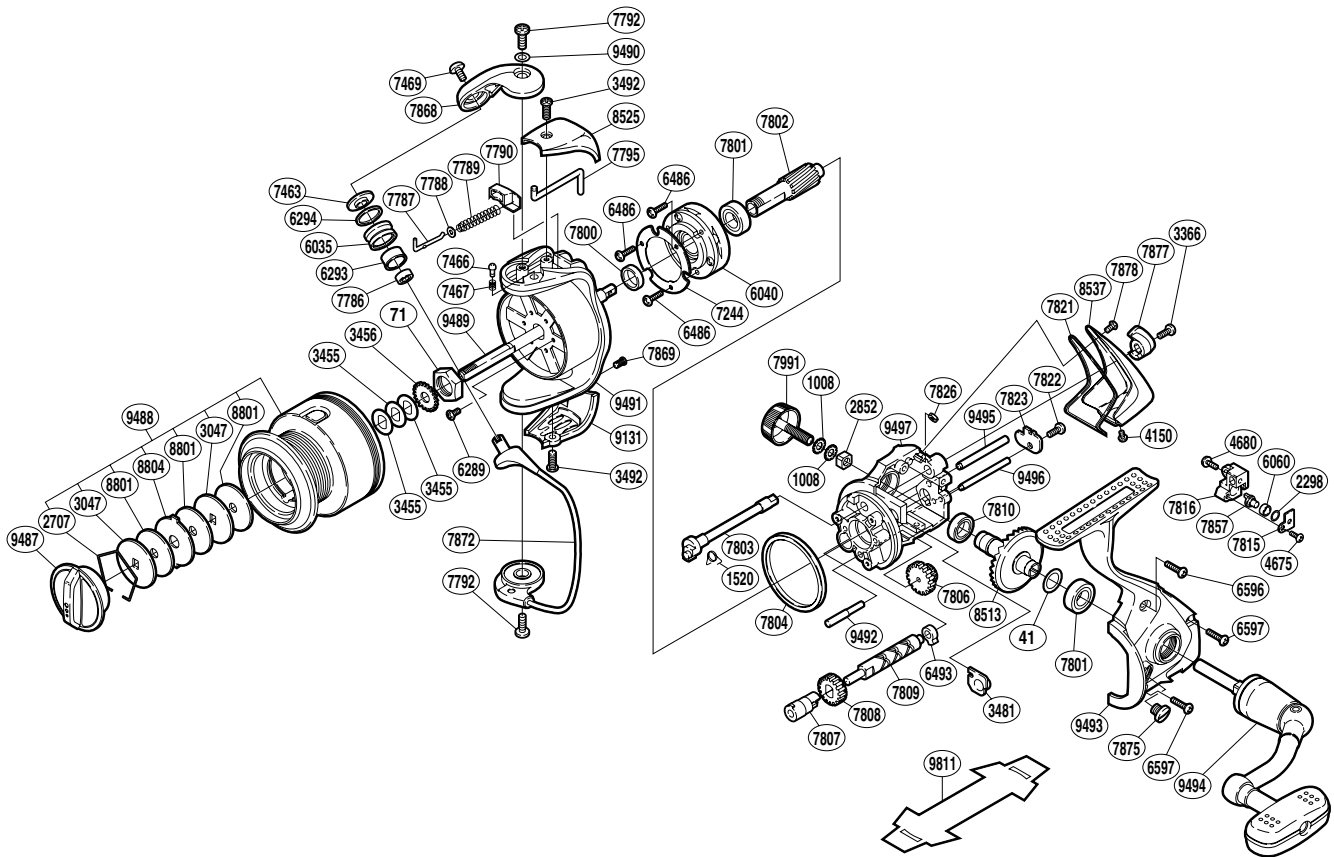

SHIMANO®

STRADIC A-RB

ST-2500MGFA

(1SE742501U)

Part No.	Description	Part No.	Description	Part No.	Description
RD 0041	Washer	RD 7463	Line Roller Washer	RD 7857	Oscillating Pawl
RD 0071	Rotor Nut	RD 7466	Click Pin	RD 7868	Bail Arm
RD 1008	Handle Lock Washer	RD 7467	Click Spring	RD 7869	Screw
RD 1520	Anti-Reverse Cam Spring	RD 7469	Screw	RD 7872	Bail Assembly
RD 2298	Spacer	RD 7786	Ball Bearing	RD 7875	Oil Cap
RD 2707	Drag Washers Retainer	RD 7787	Bail Spring Guide (A)	RD 7877	Anti-Reverse Lever
RD 2852	Handle Screw Lock	RD 7788	Spring Guide (A) Support	RD 7878	Screw
RD 3047	Key Washer	RD 7789	Bail Spring	RD 7991	Handle Screw Cap
RD 3366	Screw	RD 7790	Bail Spring Seat	RD 8513	Drive Gear
RD 3455	Spool Washer	RD 7792	Screw	RD 8525	Bail Spring Cover
RD 3456	Spool Support	RD 7795	Bail Trip Lever	RD 8537	Rear Protector
RD 3481	Bushing	RD 7800	Rotor Ring	RD 8801	Drag Washer
RD 3492	Screw	RD 7801	Ball Bearing	RD 8804	Eared Washer
RD 4150	Screw	RD 7802	Pinion Gear	RD 9131	Bail Hold Support Guard
RD 4675	Screw	RD 7803	Anti-Reverse Cam	RD 9487	Drag Knob
RD 4680	Screw	RD 7804	Friction Ring	RD 9488	Spool Assembly
RD 6035	Line Roller	RD 7806	Idle Gear (B)	RD 9489	Main Shaft
RD 6040	Roller Clutch Assembly	RD 7807	Worm Bushing (front)	RD 9490	Washer
RD 6060	Oscillating Slider Bushing	RD 7808	Idle Gear	RD 9491	Rotor
RD 6289	Screw	RD 7809	Worm Shaft	RD 9492	Idle Gear (B) Shaft
RD 6293	Line Roller Bushing	RD 7810	Ball Bearing	RD 9493	Side Cover
RD 6294	Line Roller Spacer	RD 7815	Oscillating Pawl Cover	RD 9494	Handle Assembly
RD 6486	Screw	RD 7816	Oscillating Slider	RD 9495	Oscillating Guide (B)
RD 6493	Worm Bushing (rear)	RD 7821	Rear Shield	RD 9496	Oscillating Guide (A)
RD 6596	Screw	RD 7822	Screw	RD 9497	Body
RD 6597	Screw	RD 7823	Worm Shaft Retainer		
RD 7244	Roller Clutch Reinforce	RD 7826	Nut	RD 9811	Reel Seat Spacer

(160830)