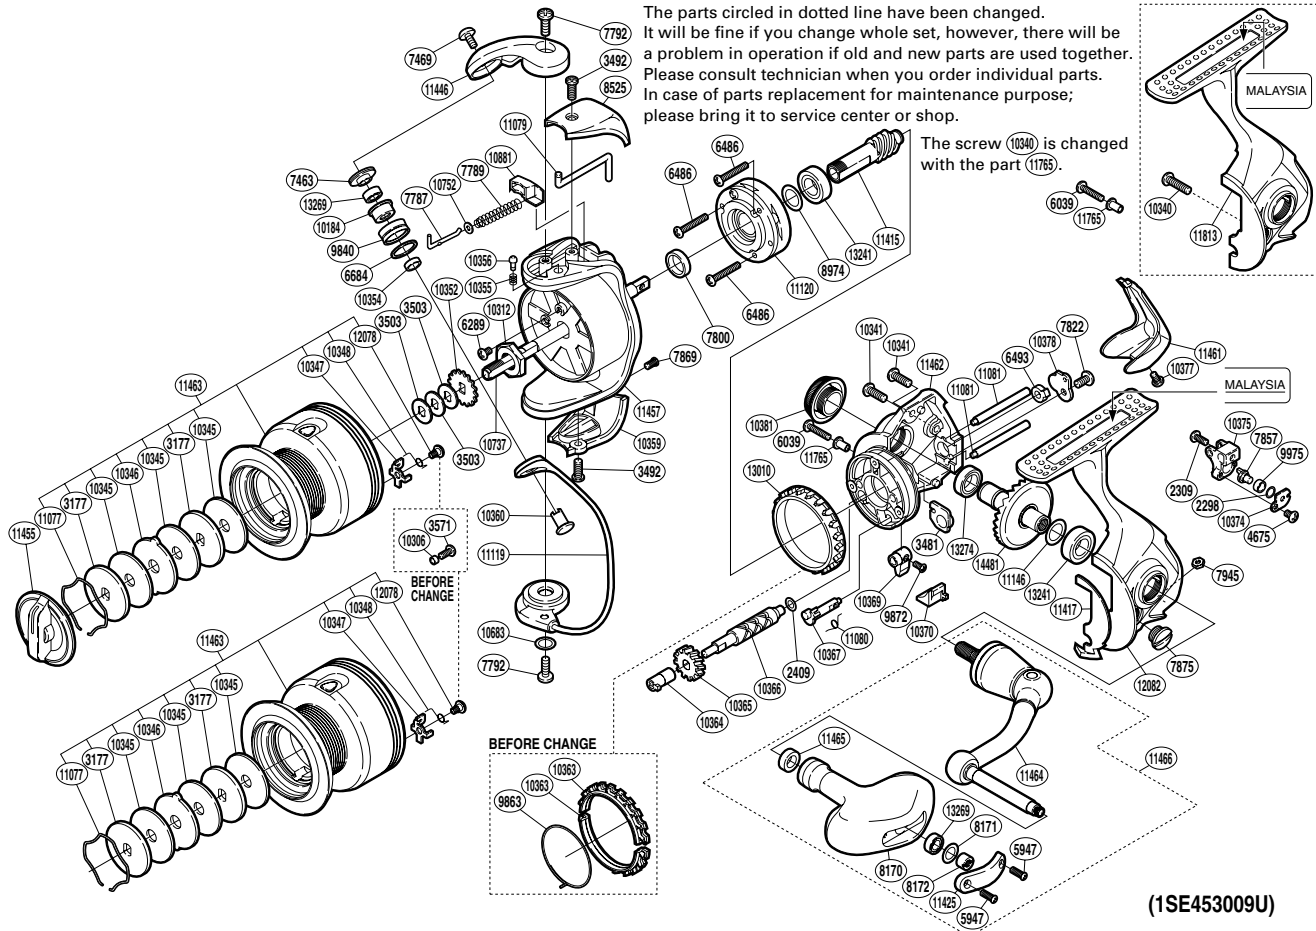

## ST-3000FI

(1SE453009U)

Part No.	Description	Part No.	Description	Part No.	Description
RD 2298	Spacer	RD 9975	Oscillating Slider Bushing	RD11081	Oscillating Guide
RD 2309	Screw	RD10184	Line Roller Bushing	RD11119	Bail Assembly
RD 2409	Spacer	RD10312	Rotor Nut	RD11120	Roller Clutch Assembly
RD 3177	Key Washer	RD10341	Screw	RD11146	Washer
RD 3481	Bushing	RD10345	Drag Washer	RD11415	Pinion Gear
RD 3492	Screw	RD10346	Eared Washer	RD11417	Bail Trip Strike
RD 3503	Spool Washer	RD10347	Drag Click	RD11425	Handle Knob I.D. Plate
RD 4675	Screw	RD10348	Click Spring	RD11446	Bail Arm
RD 5947	Screw	RD10352	Spool Support	RD11455	Drag Knob
RD 6039	Screw	RD10354	Bearing Spacer	RD11457	Rotor
RD 6289	Screw	RD10355	Click Spring	RD11461	Rear Protector
RD 6486	Screw	RD10356	Click Pin	RD11462	Body
RD 6493	Worm Bushing (rear)	RD10359	Bail Hold Support Guard	RD11463	Spool Assembly
RD 6684	Line Roller Spacer	RD10360	Line Roller Support	RD11464	Handle Shank Assembly
RD 7463	Line Roller Washer	RD10364	Worm Bushing (front)	RD11465	Handle Knob Shaft Collar
RD 7469	Screw	RD10365	Idle Gear	RD11466	Handle Assembly
RD 7787	Bail Spring Guide A	RD10366	Worm Shaft	RD11765	Screw Washer
RD 7789	Bail Spring	RD10367	Anti-Reverse Cam	RD12078	Screw
RD 7792	Screw	RD10369	Anti-Reverse Lever	RD12082	Side Cover
RD 7800	Rotor Ring	RD10370	Anti-Reverse Lever Cover	RD13010	Friction Ring
RD 7822	Screw	RD10374	Oscillating Pawl Cover	RD13241	Ball Bearing
RD 7857	Oscillating Pawl	RD10375	Oscillating Slider	RD13269	Ball Bearing
RD 7869	Screw	RD10377	Screw	RD13274	Ball Bearing
RD 7875	Oil Cap	RD10378	Worm Shaft Retainer	RD14481	Drive Gear
RD 7945	Nut	RD10381	Handle Screw Cap		
RD 8170	Handle Knob	RD10683	Washer		
RD 8171	Washer	RD10737	Main Shaft	RD 3571	Screw (before change)
RD 8172	Handle Knob Nut	RD10752	Spring Guide A Support	RD 9863	Friction Spring (before change)
RD 8525	Bail Spring Cover	RD10881	Bail Spring Seat	RD10306	Drag Click Collar (before change)
RD 8974	Washer	RD11077	Drag Washers Retainer	RD10340	Screw (before change)
RD 9840	Line Roller	RD11079	Bail Trip Lever	RD10363	Friction Ring (before change)
RD 9872	Screw	RD11080	Anti-Reverse Cam Spring	RD11813	Side Cover (before change)