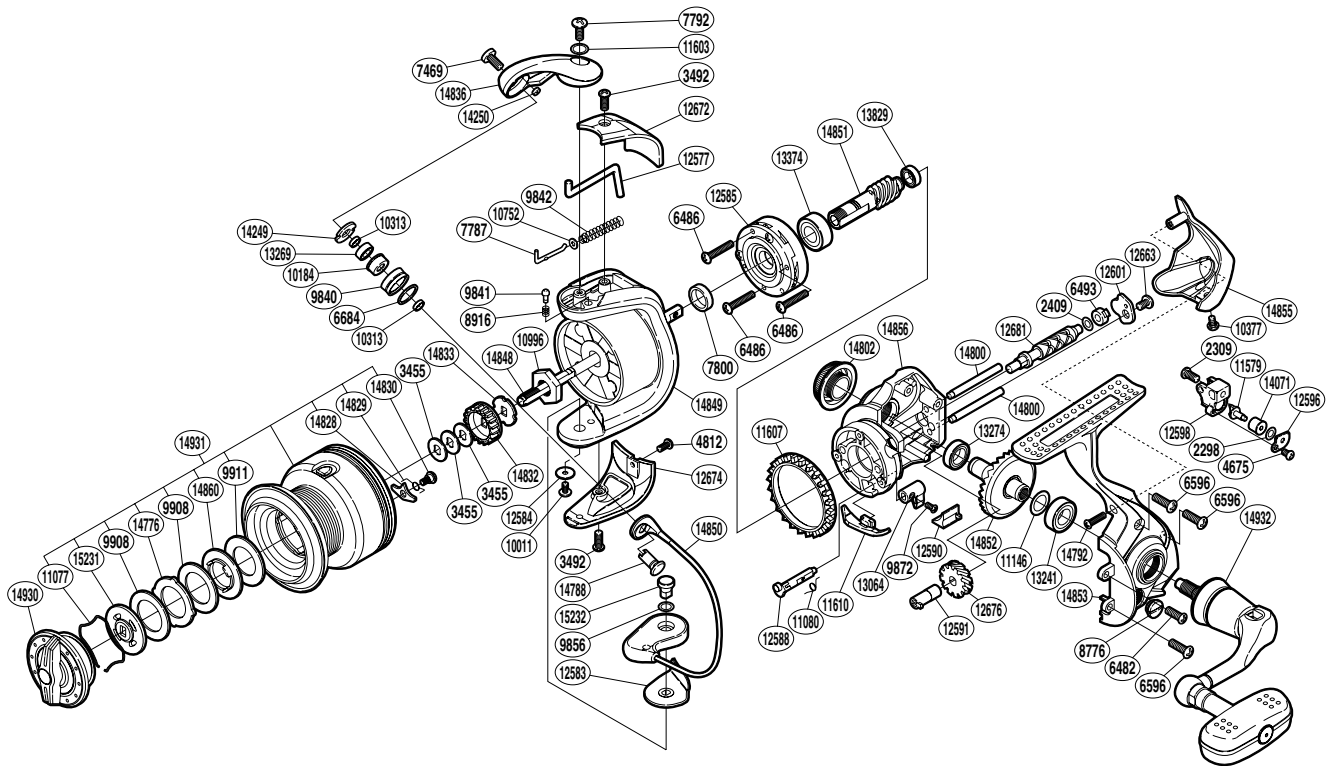

SHIMANO

STRADIC  A-RB

ST-3000FJ

Please note that the number of adjusting washers may not be the same as shown in the exploded views. (Adjustment will vary with each individual product.)

(1SE453010U)

Part No.	Description	Part No.	Description	Part No.	Description
RD 2298	Spacer	RD10752	Bail Spring Guide A Support	RD13829	Ball Bearing
RD 2309	Screw	RD10996	Rotor Nut	RD14071	Oscillating Slider Bushing
RD 2409	Spacer	RD11077	Drag Washers Retainer	RD14249	Line Roller Plate
RD 3455	Spool Washer	RD11080	Anti-Reverse Cam Spring	RD14250	Line Roller Oil Cap
RD 3492	Screw	RD11146	Washer	RD14776	Eared Washer
RD 4675	Screw	RD11579	Oscillating Pawl	RD14788	Line Roller Support
RD 4812	Screw	RD11603	Washer	RD14792	Screw
RD 6482	Screw	RD11607	Friction Ring	RD14800	Oscillating Guide
RD 6486	Screw	RD11610	Bail Trip Strike	RD14802	Handle Screw Cap
RD 6493	Worm Bushing (rear)	RD12577	Bail Trip Lever	RD14828	Drag Click
RD 6596	Screw	RD12583	Bail Hold Support Spacer	RD14829	Drag Click Spring
RD 6684	Line Roller Spacer	RD12584	Washer	RD14830	Screw
RD 7469	Screw	RD12585	Roller Clutch Assembly	RD14832	Spool Support A
RD 7787	Bail Spring Guide A	RD12588	Anti-Reverse Cam	RD14833	Spool Support B
RD 7792	Screw	RD12590	Anti-Reverse Lever Cover	RD14836	Bail Arm
RD 7800	Rotor Ring	RD12591	Worm Bushing (front)	RD14848	Main Shaft
RD 8776	Oil Cap	RD12596	Oscillating Pawl Cover	RD14849	Rotor
RD 8916	Click Spring	RD12598	Oscillating Slider	RD14850	Bail Assembly
RD 9840	Line Roller	RD12601	Worm Shaft Retainer	RD14851	Pinion Gear
RD 9841	Click Pin	RD12663	Screw	RD14852	Drive Gear
RD 9842	Bail Spring	RD12672	Bail Spring Cover	RD14853	Side Cover
RD 9856	Washer	RD12674	Bail Hold Support Guard	RD14855	Rear Protector
RD 9872	Screw	RD12676	Idle Gear	RD14856	Body
RD 9908	Drag Washer	RD12681	Worm Shaft	RD14860	Key Washer
RD 9911	Drag Washer	RD13064	Anti-Reverse Lever	RD14930	Drag Knob
RD10011	Screw	RD13241	Ball Bearing	RD14931	Spool Assembly
RD10184	Line Roller Bushing	RD13269	Ball Bearing	RD14932	Handle Assembly
RD10313	Bearing Spacer	RD13274	Ball Bearing	RD15231	Key Washer
RD10377	Screw	RD13374	Ball Bearing	RD15232	Bail Hold Support Shaft