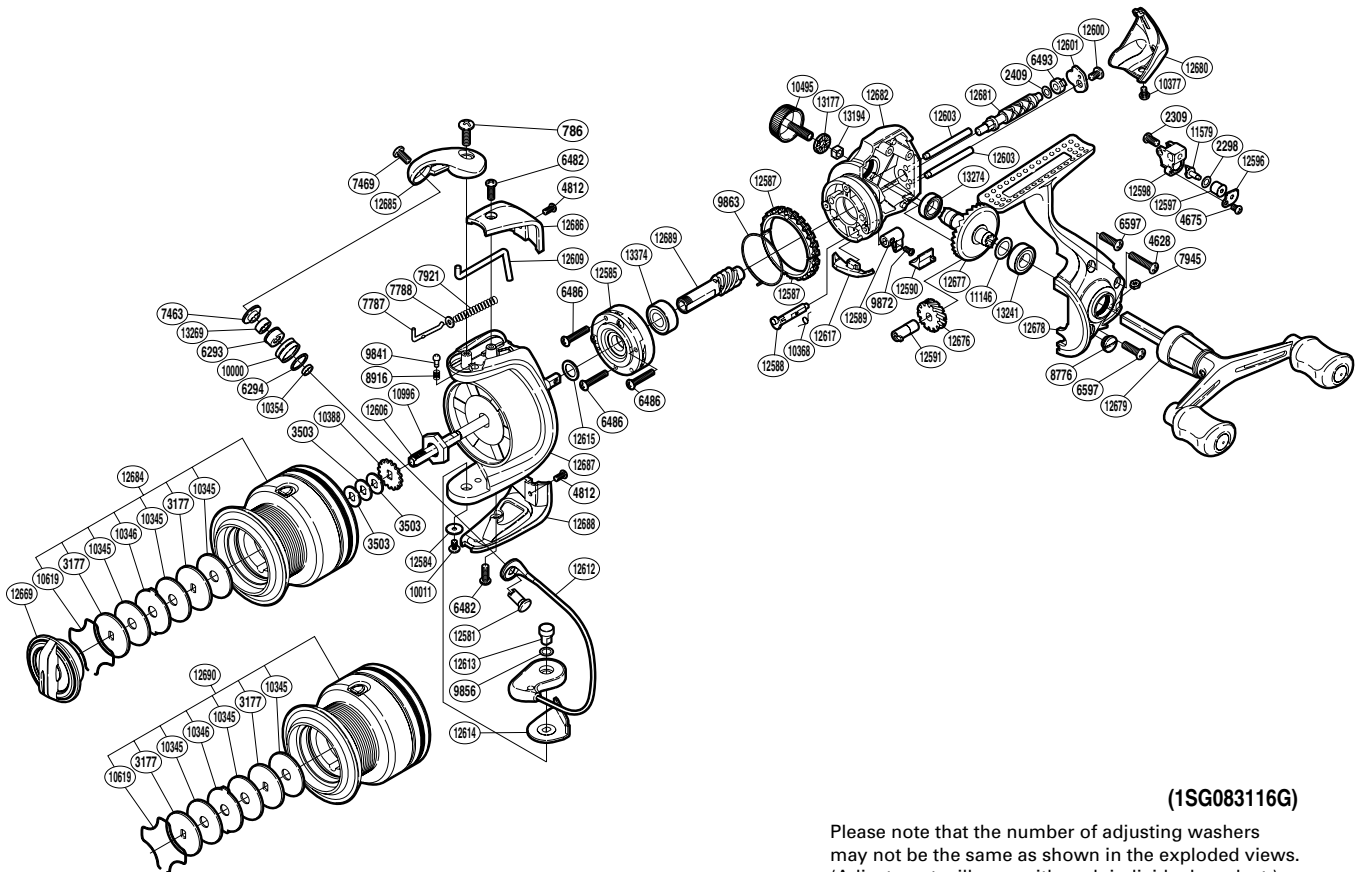

## STR-3000SFC

(1SG083116G)

Please note that the number of adjusting washers may not be the same as shown in the exploded views. (Adjustment will vary with each individual product.)

Part No.	Description	Part No.	Description	Part No.	Description
RD 0786	Screw	RD10011	Screw	RD12612	Bail Assembly
RD 2298	Spacer	RD10345	Drag Washer	RD12613	Bail Hold Support Shaft
RD 2309	Screw	RD10346	Eared Washer	RD12614	Bail Hold Support Spacer
RD 2409	Spacer	RD10354	Bearing Spacer	RD12615	Washer
RD 3177	Key Washer	RD10368	Anti-Reverse Cam Spring	RD12617	Bail Trip Strike
RD 3503	Spool Washer	RD10377	Screw	RD12669	Drag Knob
RD 4628	Screw	RD10388	Spool Support	RD12676	Idle Gear
RD 4675	Screw	RD10495	Handle Screw Cap	RD12677	Drive Gear
RD 4812	Screw	RD10619	Drag Washers Retainer	RD12678	Side Cover
RD 6293	Line Roller Bushing	RD10996	Rotor Nut	RD12679	Double Paddle Handle Assembly
RD 6294	Line Roller Spacer	RD11146	Washer	RD12680	Rear Protector
RD 6482	Screw	RD11579	Oscillating Pawl	RD12681	Worm Shaft
RD 6486	Screw	RD12581	Line Roller Support	RD12682	Body
RD 6493	Worm Bushing (rear)	RD12584	Washer	RD12684	Spool Assembly
RD 6597	Screw	RD12585	Roller Clutch Assembly	RD12685	Bail Arm
RD 7463	Line Roller Washer	RD12587	Friction Ring	RD12686	Bail Spring Cover
RD 7469	Screw	RD12588	Anti-Reverse Cam	RD12687	Rotor
RD 7787	Bail Spring Guide A	RD12589	Anti-Reverse Lever	RD12688	Bail Hold Support Guard
RD 7788	Spring Guide A Support	RD12590	Anti-Reverse Lever Cover	RD12689	Pinion Gear
RD 7921	Bail Spring	RD12591	Worm Bushing (front)	RD13177	Handle Screw Cap Spacer
RD 7945	Nut	RD12596	Oscillating Pawl Cover	RD13194	Handle Screw Lock
RD 8776	Oil Cap	RD12597	Oscillating Slider Bushing	RD13241	Ball Bearing
RD 8916	Click Spring	RD12598	Oscillating Slider	RD13269	Ball Bearing
RD 9841	Click Pin	RD12600	Screw	RD13274	Ball Bearing
RD 9856	Washer	RD12601	Worm Shaft Retainer	RD13374	Ball Bearing
RD 9863	Friction Spring	RD12603	Oscillating Guide		
RD 9872	Screw	RD12606	Main Shaft		
RD10000	Line Roller	RD12609	Bail Trip Lever	RD12690	Spare Spool Assembly