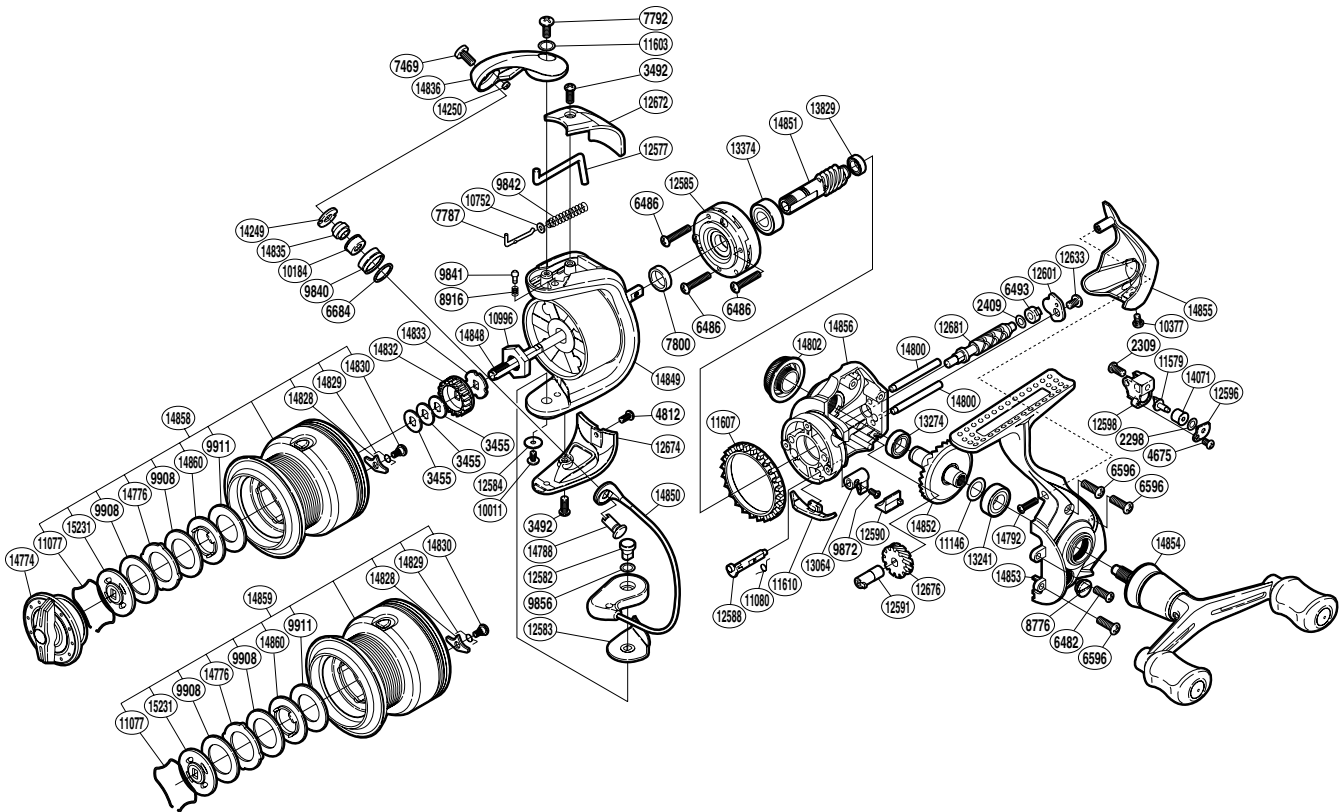

# SHIMANO

STRADIC 

STR-3000SFD

Please note that the number of adjusting washers may not be the same as shown in the exploded views. (Adjustment will vary with each individual product.)

(1SG083117G)

Part No.	Description	Part No.	Description	Part No.	Description
RD 2298	Spacer ***	RD11146	Washer **/*****	RD14792	Screw
RD 2309	Screw	RD11579	Oscillating Pawl ***	RD14800	Oscillating Guide
RD 2409	Spacer ***	RD11603	Washer ****	RD14802	Handle Screw Cap
RD 3455	Spool Washer	RD11607	Friction Ring	RD14828	Drag Click *****
RD 3492	Screw	RD11610	Bail Trip Strike	RD14829	Drag Click Spring *****
RD 4675	Screw	RD12577	Bail Trip Lever	RD14830	Screw *****
RD 4812	Screw	RD12582	Bail Hold Support Shaft	RD14832	Spool Support A
RD 6482	Screw	RD12583	Bail Hold Support Spacer	RD14833	Spool Support B
RD 6486	Screw	RD12584	Washer	RD14835	Line Roller Collar *
RD 6493	Worm Bushing (rear) ***	RD12585	Roller Clutch Assembly	RD14836	Bail Arm
RD 6596	Screw	RD12588	Anti-Reverse Cam	RD14848	Main Shaft
RD 6684	Line Roller Spacer *	RD12590	Anti-Reverse Lever Cover	RD14849	Rotor
RD 7469	Screw *	RD12591	Worm Bushing (front) ***	RD14850	Bail Assembly
RD 7787	Bail Spring Guide A ****	RD12596	Oscillating Pawl Cover	RD14851	Pinion Gear **
RD 7792	Screw ****	RD12598	Oscillating Slider	RD14852	Drive Gear **
RD 7800	Rotor Ring	RD12601	Worm Shaft Retainer	RD14853	Side Cover
RD 8776	Oil Cap	RD12663	Screw	RD14854	Double Paddle Handle Assembly
RD 8916	Click Spring ****	RD12672	Bail Spring Cover	RD14855	Rear Protector
RD 9840	Line Roller *	RD12674	Bail Hold Support Guard	RD14856	Body
RD 9841	Click Pin ****	RD12676	Idle Gear **	RD14858	Spool Assembly
RD 9842	Bail Spring ****	RD12681	Worm Shaft ***	RD14860	Key Washer
RD 9856	Washer	RD13064	Anti-Reverse Lever	RD15231	Key Washer
RD 9872	Screw	RD13241	Ball Bearing *****		
RD 9908	Drag Washer	RD13274	Ball Bearing *****	RD14859	Spare Spool Assembly
RD 9911	Drag Washer	RD13374	Ball Bearing *****		
RD10011	Screw	RD13829	Ball Bearing *****		
RD10184	Line Roller Bushing *	RD14071	Oscillating Slider Bushing ***	PK 0063	Line Roller Set *
RD10377	Screw	RD14249	Line Roller Plate *	PK 0067	Gear Set **
RD10752	Bail Spring Guide A Support ****	RD14250	Line Roller Oil Cap	PK 0068	Oscillation Set ***
RD10996	Rotor Nut	RD14774	Drag Knob	PK 0061	Bail Spring Set ****
RD11077	Drag Washers Retainer	RD14776	Eared Washer	PK 0062	Bearing Set *****
RD11080	Anti-Reverse Cam Spring	RD14788	Line Roller Support	PK 0066	Drag Clicker Set *****