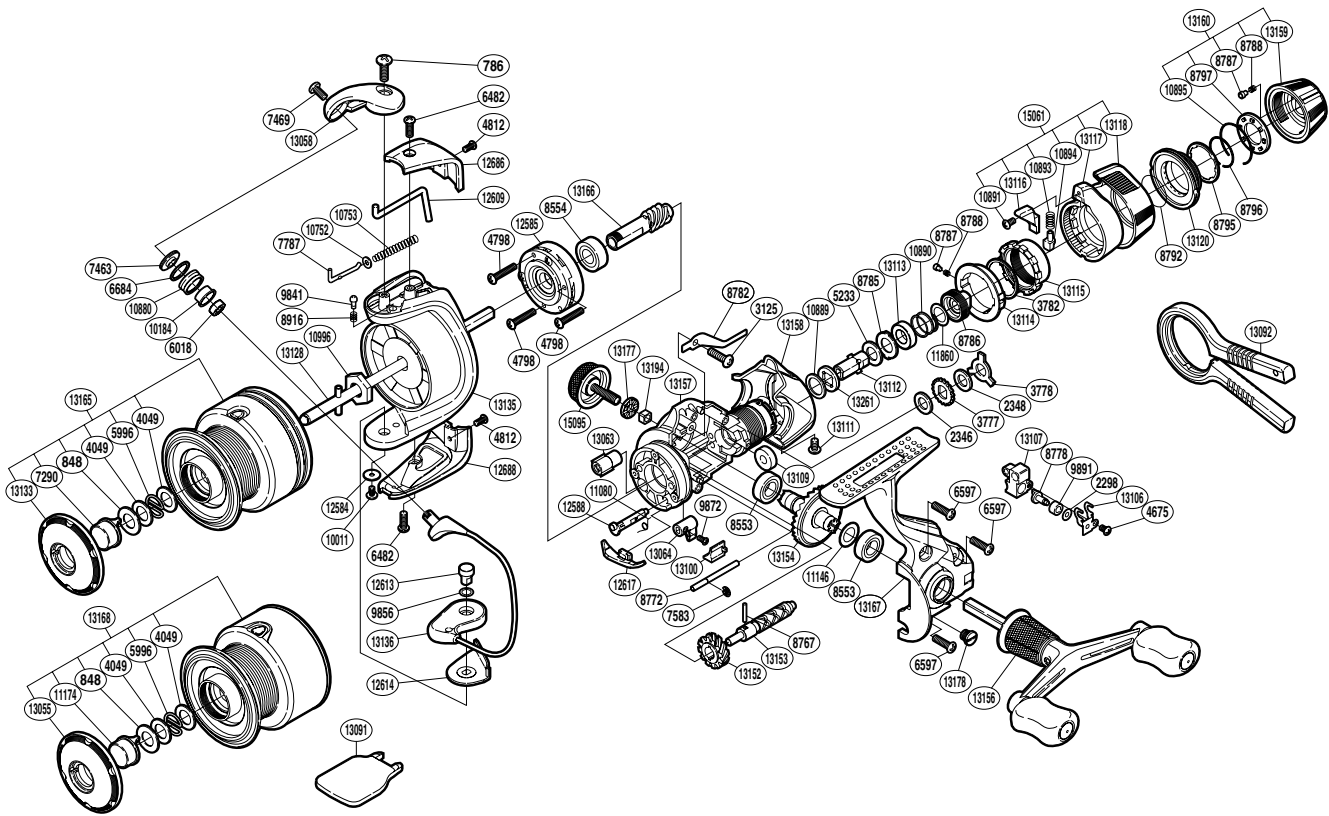

SHIMANO

STRADIC

STR-3000SGTMRC

Please note that the number of adjusting washers may not be the same as shown in the exploded views. (Adjustment will vary with each individual product.)

(1SG463003G)

Part No.	Description	Part No.	Description	Part No.	Description
RD 0786	Screw	RD 8797	Click Plate	RD13111	Screw
RD 0848	Washer	RD 8916	Click Spring	RD13112	Drag Shaft A
RD 2298	Spacer	RD 9841	Click Pin	RD13113	Drag Collar
RD 2346	Drag Washer	RD 9856	Washer	RD13114	Lever Click Gear
RD 2348	Drag Washer	RD 9872	Screw	RD13115	Fightin' Pressure Screw
RD 3125	Screw	RD 9891	Oscillating Slider Bushing	RD13116	Fightin' Lever Inner B
RD 3777	Click Gear	RD10011	Screw	RD13117	Fightin' Lever Inner A
RD 3778	Eared Washer	RD10184	Line Roller Bushing	RD13118	Fightin' Lever Outer
RD 3782	Fightin' Pressure Screw Washer	RD10752	Spring Guide A Support	RD13120	Drag Programmer B
RD 4049	Washer	RD10753	Bail Spring	RD13128	Main Shaft
RD 4675	Screw	RD10880	Line Roller	RD13133	Push Button Collar
RD 4798	Screw	RD10889	Drag Washer	RD13135	Rotor
RD 4812	Screw	RD10890	Drag Coil Spring	RD13136	Bail Assembly
RD 5233	Drag Washer	RD10891	Screw	RD13152	Idle Gear
RD 5996	Locking Spring	RD10893	Position Pin Spring	RD13153	Worm Shaft
RD 6018	Ball Bearing	RD10894	Lever Position Pin	RD13154	Drive Gear
RD 6482	Screw	RD10895	Click Plate Retainer	RD13156	Double Paddle Handle Assembly
RD 6597	Screw	RD10996	Rotor Nut	RD13157	Body
RD 6684	Line Roller Spacer	RD11080	Anti-Reverse Cam Spring	RD13158	Rear Protector
RD 7290	Push Button	RD11146	Washer	RD13159	Drag Programmer A
RD 7463	Line Roller Washer	RD11860	Washer	RD13160	Drag Programmer Assembly
RD 7469	Screw	RD12584	Washer	RD13165	Spool Assembly
RD 7583	E Lock	RD12585	Roller Clutch Assembly	RD13166	Pinion Gear
RD 7787	Bail Spring Guide A	RD12588	Anti-Reverse Cam	RD13167	Side Cover
RD 8553	Ball Bearing	RD12609	Bail Trip Lever	RD13177	Handle Screw Cap Spacer
RD 8554	Ball Bearing	RD12613	Bail Hold Support Shaft	RD13178	Oil Cap
RD 8767	Worm Shaft Pin	RD12614	Bail Hold Support Spacer	RD13194	Handle Screw Lock
RD 8772	Oscillating Guide	RD12617	Bail Trip Strike	RD13261	Drag Shaft B
RD 8778	Oscillating Pawl	RD12686	Bail Spring Cover	RD15061	Fightin' Lever Assembly
RD 8782	Drag Click	RD12688	Bail Hold Support Guard	RD15095	Handle Screw Cap
RD 8785	Eared Washer	RD13058	Bail Arm		
RD 8786	Pressure Screw	RD13063	Worm Bushing	RD11174	Push Button
RD 8787	Click Pin	RD13064	Anti-Reverse Lever	RD13055	Push Button Collar
RD 8788	Click Spring	RD13100	Anti-Reverse Lever Cover	RD13168	Spare Spool Assembly
RD 8792	Drag Knob Friction Ring	RD13106	Oscillating Slider Retainer		
RD 8795	Drag Knob Washer	RD13107	Oscillating Slider	RD13091	Spool Wrench (accessory)
RD 8796	Drag Knob Retainer	RD13109	Drag Shaft C	RD13092	Knob Wrench (accessory)