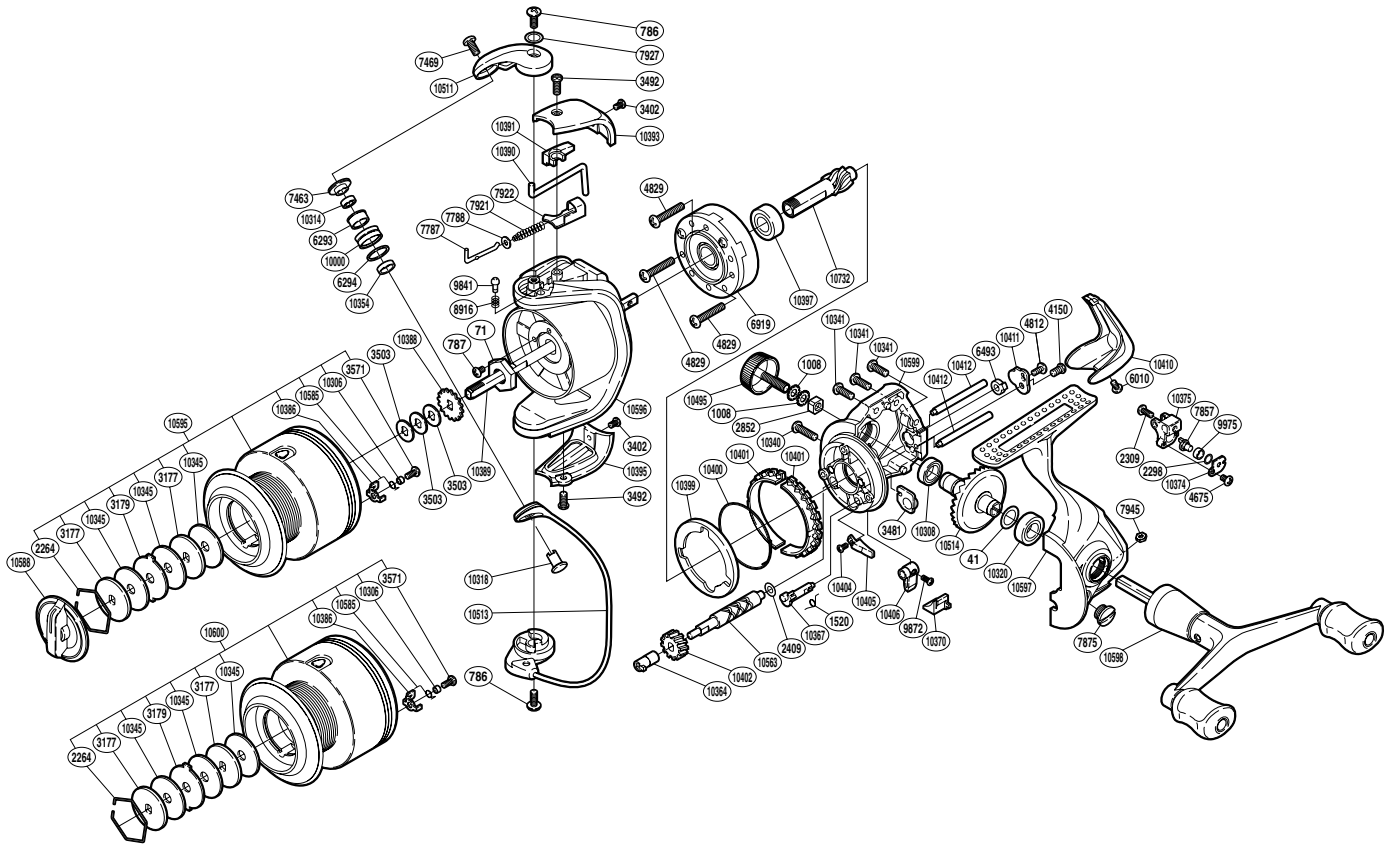

SHIMANO®

STRADIC

STR-4000FB

(1SG084014G)

Part No.	Description	Part No.	Description	Part No.	Description
RD 0041	Washer	RD 7788	Spring Guide A Support	RD10391	Bail Trip Cover
RD 0071	Rotor Nut	RD 7857	Oscillating Pawl	RD10393	Bail Spring Cover
RD 0786	Screw	RD 7875	Oil Cap	RD10395	Bail Hold Support Guard
RD 0787	Screw	RD 7921	Bail Spring	RD10397	Ball Bearing
RD 1008	Handle Lock Washer	RD 7922	Bail Spring Seat	RD10399	Friction Ring Collar
RD 1520	Anti-Reverse Cam Spring	RD 7927	Washer	RD10400	Friction Spring
RD 2264	Drag Washers Retainer	RD 7945	Nut	RD10401	Friction Ring
RD 2298	Spacer	RD 8916	Click Spring	RD10402	Idle Gear
RD 2309	Screw	RD 9841	Click Pin	RD10404	Screw
RD 2409	Spacer	RD 9872	Screw	RD10405	Bail Trip Strike
RD 2852	Handle Screw Lock	RD 9975	Oscillating Slider Bushing	RD10406	Anti-Reverse Lever
RD 3177	Key Washer	RD10000	Line Roller	RD10410	Rear Protector
RD 3179	Eared Washer	RD10306	Drag Click Collar	RD10411	Worm Shaft Retainer
RD 3402	Screw	RD10308	Ball Bearing	RD10412	Oscillating Guide
RD 3481	Bushing	RD10314	Ball Bearing	RD10495	Handle Screw Cap
RD 3492	Screw	RD10318	Line Roller Support	RD10511	Bail Arm
RD 3503	Spool Washer	RD10320	Ball Bearing	RD10513	Bail Assembly
RD 3571	Screw	RD10340	Screw	RD10514	Drive Gear
RD 4150	Screw	RD10341	Screw	RD10563	Worm Shaft
RD 4675	Screw	RD10345	Drag Washer	RD10585	Click Spring
RD 4812	Screw	RD10354	Bearing Spacer	RD10588	Drag Knob
RD 4829	Screw	RD10364	Worm Bushing (front)	RD10595	Spool Assembly
RD 6010	Screw	RD10367	Anti-Reverse Cam	RD10596	Rotor
RD 6293	Line Roller Bushing	RD10370	Anti-Reverse Lever Cover	RD10597	Side Cover
RD 6294	Line Roller Spacer	RD10374	Oscillating Pawl Cover	RD10598	Double Paddle Handle Assembly
RD 6493	Worm Bushing (rear)	RD10375	Oscillating Slider	RD10599	Body
RD 6919	Roller Clutch Assembly	RD10386	Drag Click	RD10732	Pinion Gear
RD 7463	Line Roller Washer	RD10388	Spool Support		
RD 7469	Screw	RD10389	Main Shaft		
RD 7787	Bail Spring Guide A	RD10390	Bail Trip Lever	RD10600	Spare Spool Assembly