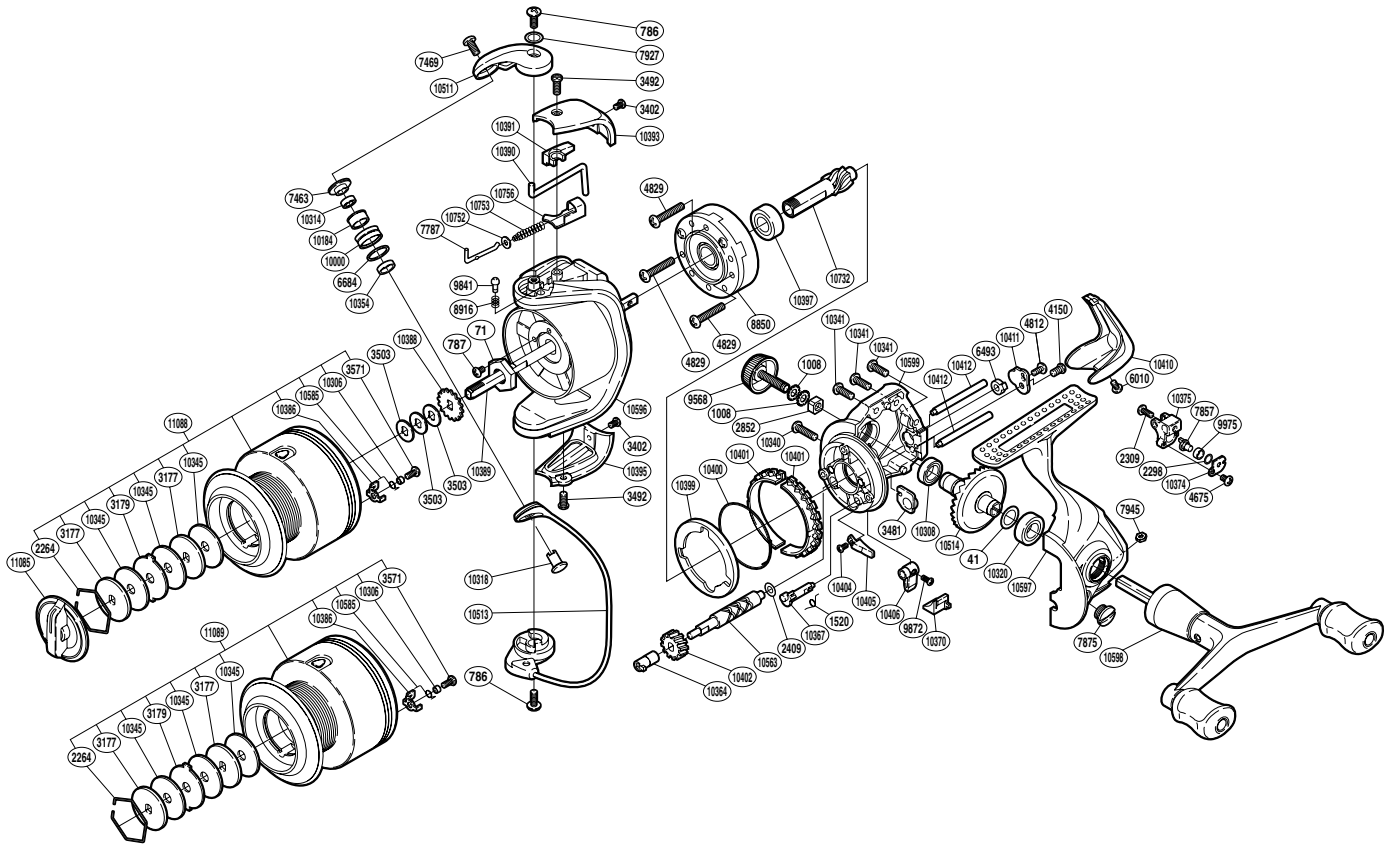

SHIMANO

STRADIC

S A-RB

STR-4000FB

(1SG084015G)

Part No.	Description	Part No.	Description	Part No.	Description
RD 0041	Washer	RD 7927	Washer	RD10395	Bail Hold Support Guard
RD 0071	Rotor Nut	RD 7945	Nut	RD10397	Ball Bearing
RD 0786	Screw	RD 8850	Roller Clutch Assembly	RD10399	Friction Ring Collar
RD 0787	Screw	RD 8916	Click Spring	RD10400	Friction Spring
RD 1008	Handle Lock Washer	RD 9568	Handle Screw Cap	RD10401	Friction Ring
RD 1520	Anti-Reverse Cam Spring	RD 9841	Click Pin	RD10402	Idle Gear
RD 2264	Drag Washers Retainer	RD 9872	Screw	RD10404	Screw
RD 2298	Spacer	RD 9975	Oscillating Slider Bushing	RD10405	Bail Trip Strike
RD 2309	Screw	RD10000	Line Roller	RD10406	Anti-Reverse Lever
RD 2409	Spacer	RD10184	Line Roller Bushing	RD10410	Rear Protector
RD 2852	Handle Screw Lock	RD10306	Drag Click Collar	RD10411	Worm Shaft Retainer
RD 3177	Key Washer	RD10308	Ball Bearing	RD10412	Oscillating Guide
RD 3179	Eared Washer	RD10314	Ball Bearing	RD10511	Bail Arm
RD 3402	Screw	RD10318	Line Roller Support	RD10513	Bail Assembly
RD 3481	Bushing	RD10320	Ball Bearing	RD10514	Drive Gear
RD 3492	Screw	RD10340	Screw	RD10563	Worm Shaft
RD 3503	Spool Washer	RD10341	Screw	RD10585	Click Spring
RD 3571	Screw	RD10345	Drag Washer	RD10596	Rotor
RD 4150	Screw	RD10354	Bearing Spacer	RD10597	Side Cover
RD 4675	Screw	RD10364	Worm Bushing (front)	RD10598	Double Paddle Handle Assembly
RD 4812	Screw	RD10367	Anti-Reverse Cam	RD10599	Body
RD 4829	Screw	RD10370	Anti-Reverse Lever Cover	RD10732	Pinion Gear
RD 6010	Screw	RD10374	Oscillating Pawl Cover	RD10752	Spring Guide A Support
RD 6493	Worm Bushing (rear)	RD10375	Oscillating Slider	RD10753	Bail Spring
RD 6684	Line Roller Spacer	RD10386	Drag Click	RD10756	Bail Spring Seat
RD 7463	Line Roller Washer	RD10388	Spool Support	RD11085	Drag Knob
RD 7469	Screw	RD10389	Main Shaft	RD11088	Spool Assembly
RD 7787	Bail Spring Guide A	RD10390	Bail Trip Lever		
RD 7857	Oscillating Pawl	RD10391	Bail Trip Cover		
RD 7875	Oil Cap	RD10393	Bail Spring Cover	RD11089	Spare Spool Assembly