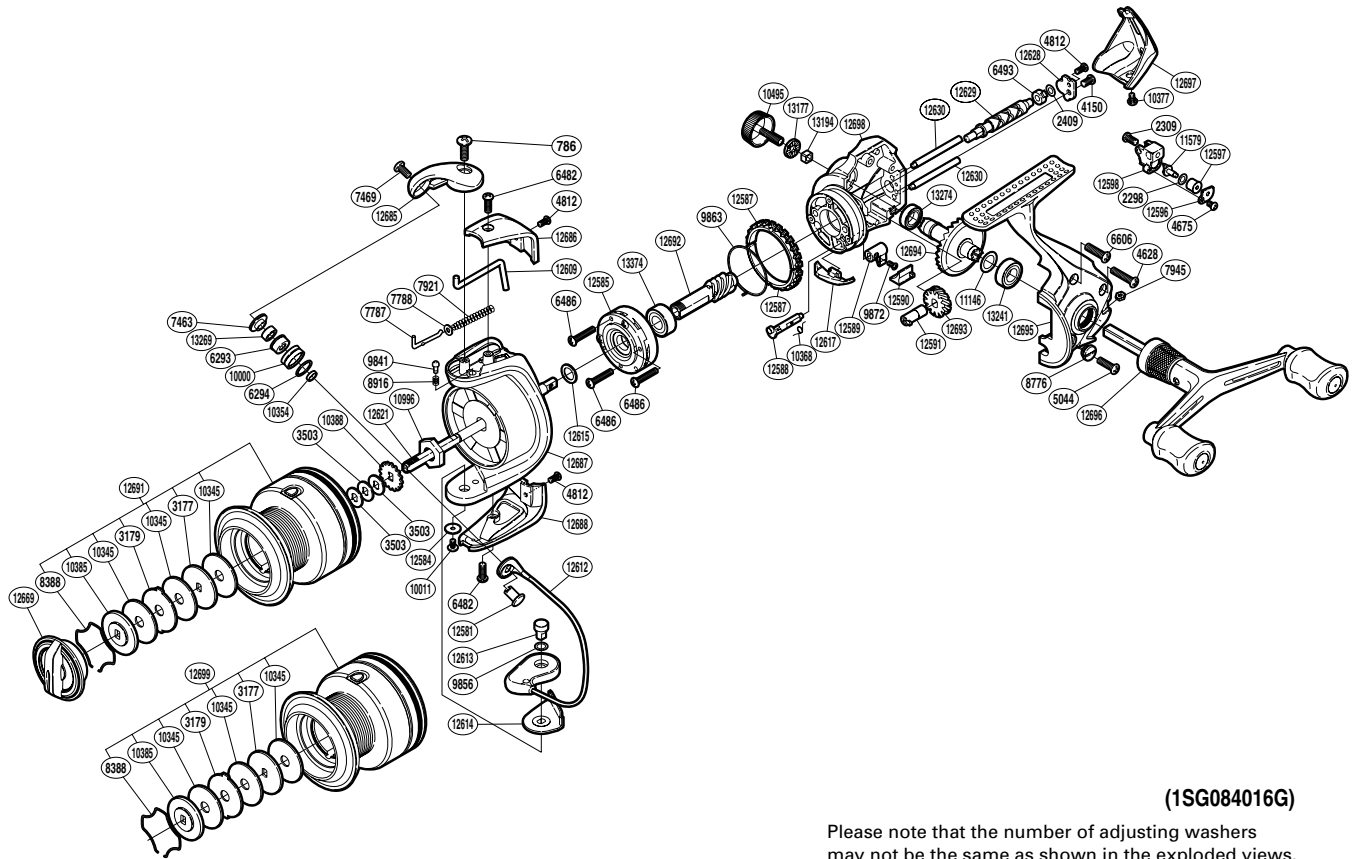

SHIMANO

STRADIC 

STR-4000FC

(1SG084016G)

Please note that the number of adjusting washers may not be the same as shown in the exploded views. (Adjustment will vary with each individual product.)

Part No.	Description	Part No.	Description	Part No.	Description
RD 0786	Screw	RD 9863	Friction Spring	RD12615	Washer
RD 2298	Spacer	RD 9872	Screw	RD12617	Bail Trip Strike
RD 2309	Screw	RD10000	Line Roller	RD12621	Main Shaft
RD 2409	Spacer	RD10011	Screw	RD12628	Worm Shaft Retainer
RD 3177	Key Washer	RD10345	Drag Washer	RD12629	Worm Shaft
RD 3179	Eared Washer	RD10354	Bearing Spacer	RD12630	Oscillating Guide
RD 3503	Spool Washer	RD10368	Anti-Reverse Cam Spring	RD12669	Drag Knob
RD 4150	Screw	RD10377	Screw	RD12685	Bail Arm
RD 4628	Screw	RD10385	Key Washer	RD12686	Bail Spring Cover
RD 4675	Screw	RD10388	Spool Support	RD12687	Rotor
RD 4812	Screw	RD10495	Handle Screw Cap	RD12688	Bail Hold Support Guard
RD 5044	Screw	RD10996	Rotor Nut	RD12691	Spool Assembly
RD 6293	Line Roller Bushing	RD11146	Washer	RD12692	Pinion Gear
RD 6294	Line Roller Spacer	RD11579	Oscillating Pawl	RD12693	Idle Gear
RD 6482	Screw	RD12581	Line Roller Support	RD12694	Drive Gear
RD 6486	Screw	RD12584	Washer	RD12695	Side Cover
RD 6493	Worm Bushing (rear)	RD12585	Roller Clutch Assembly	RD12696	Double Paddle Handle Assembly
RD 6606	Screw	RD12587	Friction Ring	RD12697	Rear Protector
RD 7463	Line Roller Washer	RD12588	Anti-Reverse Cam	RD12698	Body
RD 7469	Screw	RD12589	Anti-Reverse Lever	RD13177	Handle Screw Cap Spacer
RD 7787	Bail Spring Guide A	RD12590	Anti-Reverse Lever Cover	RD13194	Handle Screw Lock
RD 7788	Spring Guide A Support	RD12591	Worm Bushing (front)	RD13241	Ball Bearing
RD 7921	Bail Spring	RD12596	Oscillating Pawl Cover	RD13269	Ball Bearing
RD 7945	Nut	RD12597	Oscillating Slider Bushing	RD13274	Ball Bearing
RD 8388	Drag Washers Retainer	RD12598	Oscillating Slider	RD13374	Ball Bearing
RD 8776	Oil Cap	RD12609	Bail Trip Lever		
RD 8916	Click Spring	RD12612	Bail Assembly		
RD 9841	Click Pin	RD12613	Bail Hold Support Shaft		
RD 9856	Washer	RD12614	Bail Hold Support Spacer	RD12699	Spare Spool Assembly