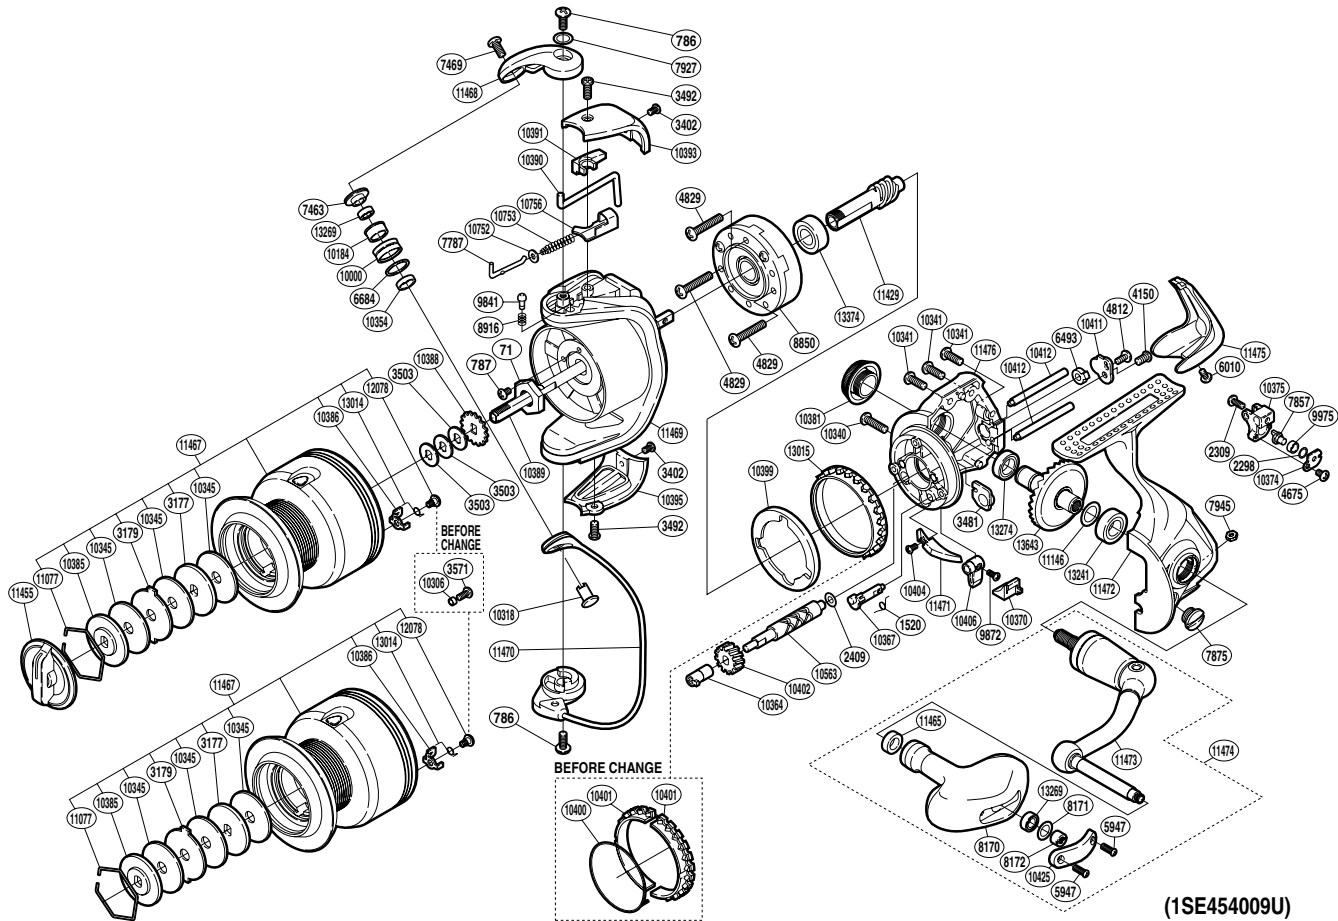

SHIMANO

STRADIC

A-RB

ST-4000FI

(1SE454009U)

Part No.	Description	Part No.	Description	Part No.	Description
RD 0071	Rotor Nut	RD 8916	Click Spring	RD10752	Spring Guide A Support
RD 0786	Screw	RD 9841	Click Pin	RD10753	Bail Spring
RD 0787	Screw	RD 9872	Screw	RD10756	Bail Spring Seat
RD 1520	Anti-Reverse Cam Spring	RD 9975	Oscillating Slider Bushing	RD11077	Drag Washers Retainer
RD 2298	Spacer	RD10000	Line Roller	RD11146	Washer
RD 2309	Screw	RD10184	Line Roller Bushing	RD11425	Handle Knob I.D. Plate
RD 2409	Spacer	RD10318	Line Roller Support	RD11429	Pinion Gear
RD 3177	Key Washer	RD10340	Screw	RD11455	Drag Knob
RD 3179	Eared Washer	RD10341	Screw	RD11465	Handle Knob Shaft Collar
RD 3402	Screw	RD10345	Drag Washer	RD11467	Spool Assembly
RD 3481	Bushing	RD10354	Bearing Spacer	RD11468	Bail Arm
RD 3492	Screw	RD10364	Worm Bushing (front)	RD11469	Rotor
RD 3503	Spool Washer	RD10367	Anti-Reverse Cam	RD11470	Bail Assembly
RD 4150	Screw	RD10370	Anti-Reverse Lever Cover	RD11471	Bail Trip Strike
RD 4675	Screw	RD10374	Oscillating Pawl Cover	RD11472	Side Cover
RD 4812	Screw	RD10375	Oscillating Slider	RD11473	Handle Shank Assembly
RD 4829	Screw	RD10381	Handle Screw Cap	RD11474	Handle Assembly
RD 5947	Screw	RD10385	Key Washer	RD11475	Rear Protector
RD 6010	Screw	RD10386	Drag Click	RD11476	Body
RD 6493	Worm Bushing (rear)	RD10388	Spool Support	RD12078	Screw
RD 6684	Line Roller Spacer	RD10389	Main Shaft	RD13014	Click Spring
RD 7463	Line Roller Washer	RD10390	Bail Trip Lever	RD13015	Friction Ring
RD 7469	Screw	RD10391	Bail Trip Cover	RD13241	Ball Bearing
RD 7787	Bail Spring Guide A	RD10393	Bail Spring Cover	RD13269	Ball Bearing
RD 7857	Oscillating Pawl	RD10395	Bail Hold Support Guard	RD13274	Ball Bearing
RD 7875	Oil Cap	RD10399	Friction Ring Collar	RD13374	Ball Bearing
RD 7927	Washer	RD10402	Idle Gear	RD13643	Drive Gear
RD 7945	Nut	RD10404	Screw		
RD 8170	Handle Knob	RD10406	Anti-Reverse Lever	RD 3571	Screw (before change)
RD 8171	Washer	RD10411	Worm Shaft Retainer	RD10306	Drag Click Collar (before change)
RD 8172	Handle Knob Nut	RD10412	Oscillating Guide	RD10400	Friction Spring (before change)
RD 8850	Roller Clutch Assembly	RD10563	Worm Shaft	RD10401	Friction Ring (before change)