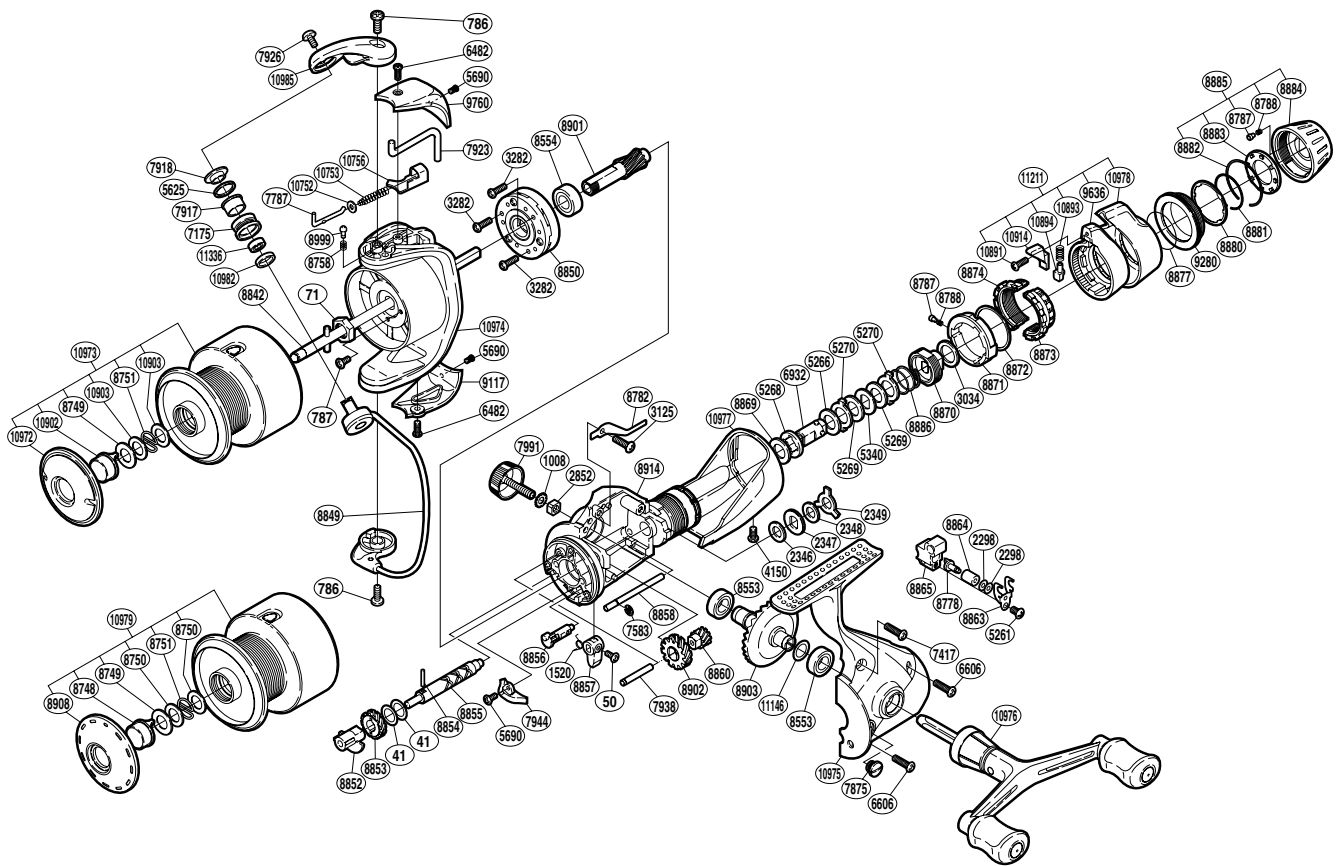

SHIMANO

STRADIC

STR-4000GTMRB

(1SG464002G)

Part No.	Description	Part No.	Description	Part No.	Description
RD 0041	Washer	RD 7944	Bail Trip Strike	RD 8886	Drag Coil Spring
RD 0050	Screw	RD 7991	Handle Screw Cap	RD 8901	Pinion Gear
RD 0071	Rotor Nut	RD 8553	Ball Bearing	RD 8902	Idle Gear B (large)
RD 0786	Screw	RD 8554	Ball Bearing	RD 8903	Drive Gear
RD 0787	Screw	RD 8749	Washer	RD 8914	Body
RD 1008	Lock Washer	RD 8751	Locking Spring	RD 8999	Click Pin
RD 1520	Anti-Reverse Cam Spring	RD 8758	Click Spring	RD 9117	Bail Hold Support Guard
RD 2298	Spacer	RD 8778	Oscillating Pawl	RD 9280	Drag Programmer B
RD 2346	Drag Washer	RD 8782	Drag Click	RD 9636	Fightin' Lever Inner A
RD 2347	Click Gear	RD 8787	Click Pin	RD 9760	Bail Spring Cover
RD 2348	Drag Washer	RD 8788	Click Spring	RD10752	Spring Guide A Support
RD 2349	Eared Washer	RD 8842	Main Shaft	RD10753	Bail Spring
RD 2852	Handle Screw Lock	RD 8849	Bail Assembly	RD10756	Bail Spring Seat
RD 3034	Spacer	RD 8850	Roller Clutch Assembly	RD10891	Screw
RD 3125	Screw	RD 8852	Worm Bushing	RD10893	Position Pin Spring
RD 3282	Screw	RD 8853	Idle Gear	RD10894	Lever Position Pin
RD 4150	Screw	RD 8854	Worm Shaft Pin	RD10902	Push Button
RD 5261	Screw	RD 8855	Worm Shaft	RD10903	Washer
RD 5266	Drag Washer	RD 8856	Anti-Reverse Cam	RD10914	Fightin' Lever Inner B
RD 5268	Drag Shaft B	RD 8857	Anti-Reverse Lever	RD10972	Push Button Collar
RD 5269	Drag Washer	RD 8858	Oscillating Guide	RD10973	Spool Assembly
RD 5270	Eared Washer	RD 8860	Idle Gear B (small)	RD10974	Rotor
RD 5340	Key Washer	RD 8863	Oscillating Slider Retainer	RD10975	Side Cover
RD 5625	Line Roller Spacer	RD 8864	Oscillating Slider Bushing	RD10976	Double Paddle Handle Assembly
RD 5690	Screw	RD 8865	Oscillating Slider	RD10977	Rear Protector
RD 6482	Screw	RD 8869	Drag Washer	RD10978	Fightin' Lever Outer
RD 6606	Screw	RD 8870	Pressure Screw	RD10982	Bearing Spacer
RD 6932	Drag Shaft A	RD 8871	Lever Click Gear	RD10985	Bail Arm
RD 7175	Line Roller	RD 8872	Fightin' Pressure Screw Washer	RD11146	Washer
RD 7417	Screw	RD 8873	Fightin' Pressure Screw	RD11211	Fightin' Lever Assembly
RD 7583	E Lock	RD 8874	Fightin' Pressure Screw B	RD11336	Ball Bearing
RD 7787	Bail Spring Guide A	RD 8877	Drag Knob Friction Ring		
RD 7875	Oil Cap	RD 8880	Drag Knob Washer		
RD 7917	Line Roller Bushing	RD 8881	Drag Knob Retainer		
RD 7918	Line Roller Washer	RD 8882	Click Plate Retainer	RD 8748	Push Button
RD 7923	Bail Trip Lever	RD 8883	Click Plate	RD 8750	Washer
RD 7926	Screw	RD 8884	Drag Programmer A	RD 8908	Push Button Collar
RD 7938	Idle Gear B Shaft	RD 8885	Drag Programmer Assembly	RD10979	Spare Spool Assembly