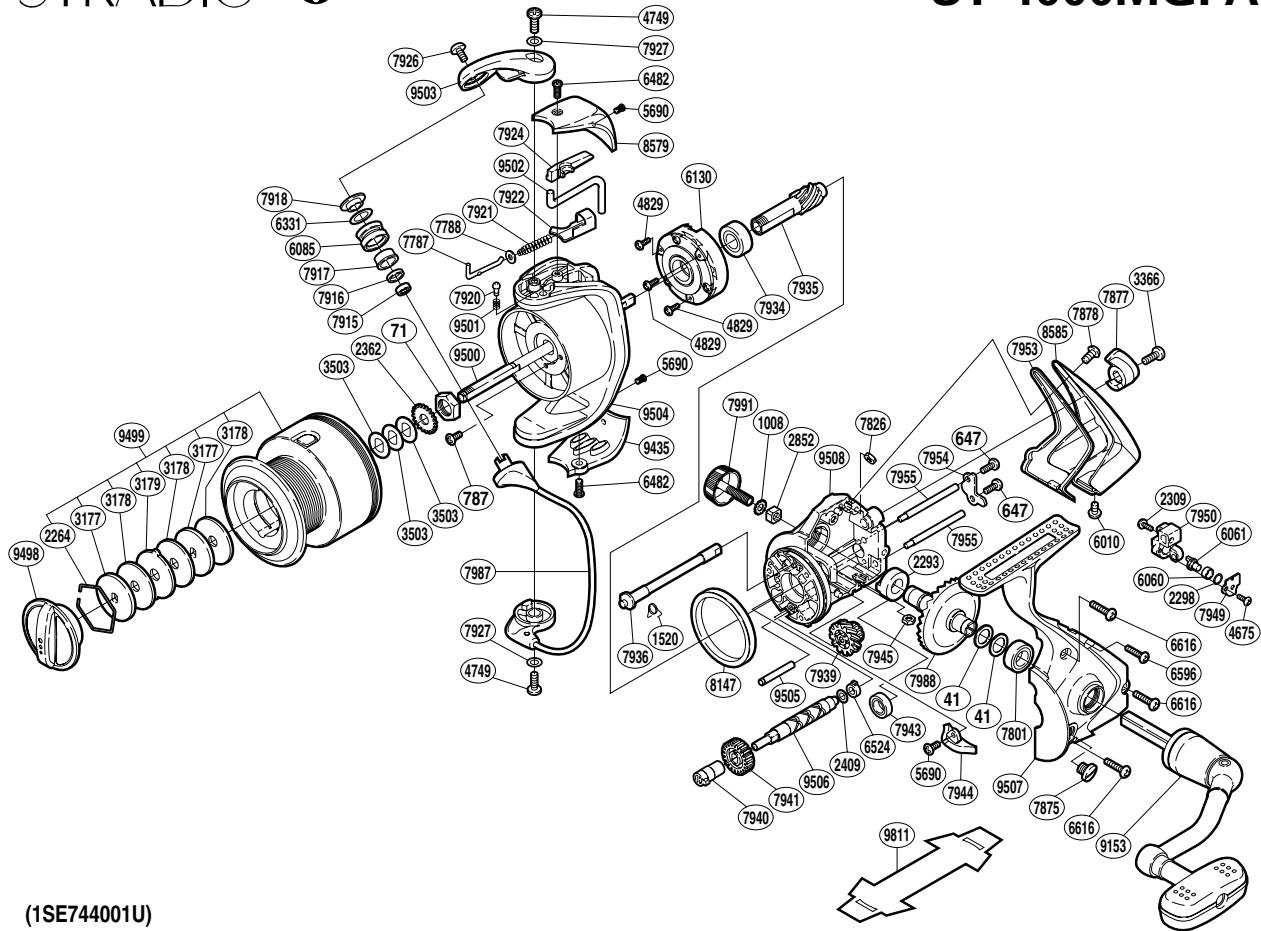

SHIMANO®

STRADIC 

ST-4000MGFA

(1SE744001U)

Part No.	Description	Part No.	Description	Part No.	Description
RD 0041	Washer	RD 6482	Screw	RD 7944	Bail Trip Strike
RD 0071	Rotor Nut	RD 6524	Worm Bushing (rear)	RD 7945	Nut
RD 0647	Screw	RD 6596	Screw	RD 7949	Oscillating Pawl Cover
RD 0787	Screw	RD 6616	Screw	RD 7950	Oscillating Slider
RD 1008	Handle Lock Washer	RD 7787	Bail Spring Guide (A)	RD 7953	Rear Shield
RD 1520	Anti-Reverse Cam Spring	RD 7788	Spring Guide (A) Support	RD 7954	Worm Shaft Retainer
RD 2264	Drag Washers Retainer	RD 7801	Ball Bearing	RD 7955	Oscillating Guide
RD 2293	Drive Gear Bushing	RD 7826	Nut	RD 7987	Bail Assembly
RD 2298	Spacer	RD 7875	Oil Cap	RD 7988	Drive Gear
RD 2309	Screw	RD 7877	Anti-Reverse Lever	RD 7991	Handle Screw Cap
RD 2362	Spool Support	RD 7878	Screw	RD 8147	Friction Ring
RD 2409	Spacer	RD 7915	Ball Bearing	RD 8579	Bail Spring Cover
RD 2852	Handle Screw Lock	RD 7916	Bearing Spacer	RD 8585	Rear Protector
RD 3177	Key Washer	RD 7917	Line Roller Bushing	RD 9153	Handle Assembly
RD 3178	Drag Washer	RD 7918	Line Roller Washer	RD 9435	Bail Hold Support Guard
RD 3179	Eared Washer	RD 7920	Click Pin	RD 9498	Drag Knob
RD 3366	Screw	RD 7921	Bail Spring	RD 9499	Spool Assembly
RD 3503	Spool Washer	RD 7922	Bail Spring Seat	RD 9500	Main Shaft
RD 4675	Screw	RD 7924	Bail Trip Cover	RD 9501	Click Spring
RD 4749	Screw	RD 7926	Screw	RD 9502	Bail Trip Lever
RD 4829	Screw	RD 7927	Washer	RD 9503	Bail Arm
RD 5690	Screw	RD 7934	Ball Bearing	RD 9504	Rotor
RD 6010	Screw	RD 7935	Pinion Gear	RD 9505	Idle Gear (B) Shaft
RD 6060	Oscillating Slider Bushing	RD 7936	Anti-Reverse Cam	RD 9506	Worm Shaft
RD 6061	Oscillating Pawl	RD 7939	Idle Gear (B)	RD 9507	Side Cover
RD 6085	Line Roller	RD 7940	Worm Bushing (front)	RD 9508	Body
RD 6130	Roller Clutch Assembly	RD 7941	Idle Gear		
RD 6331	Line Roller Spacer	RD 7943	Ball Bearing	RD 9811	Reel Seat Spacer

(160830)