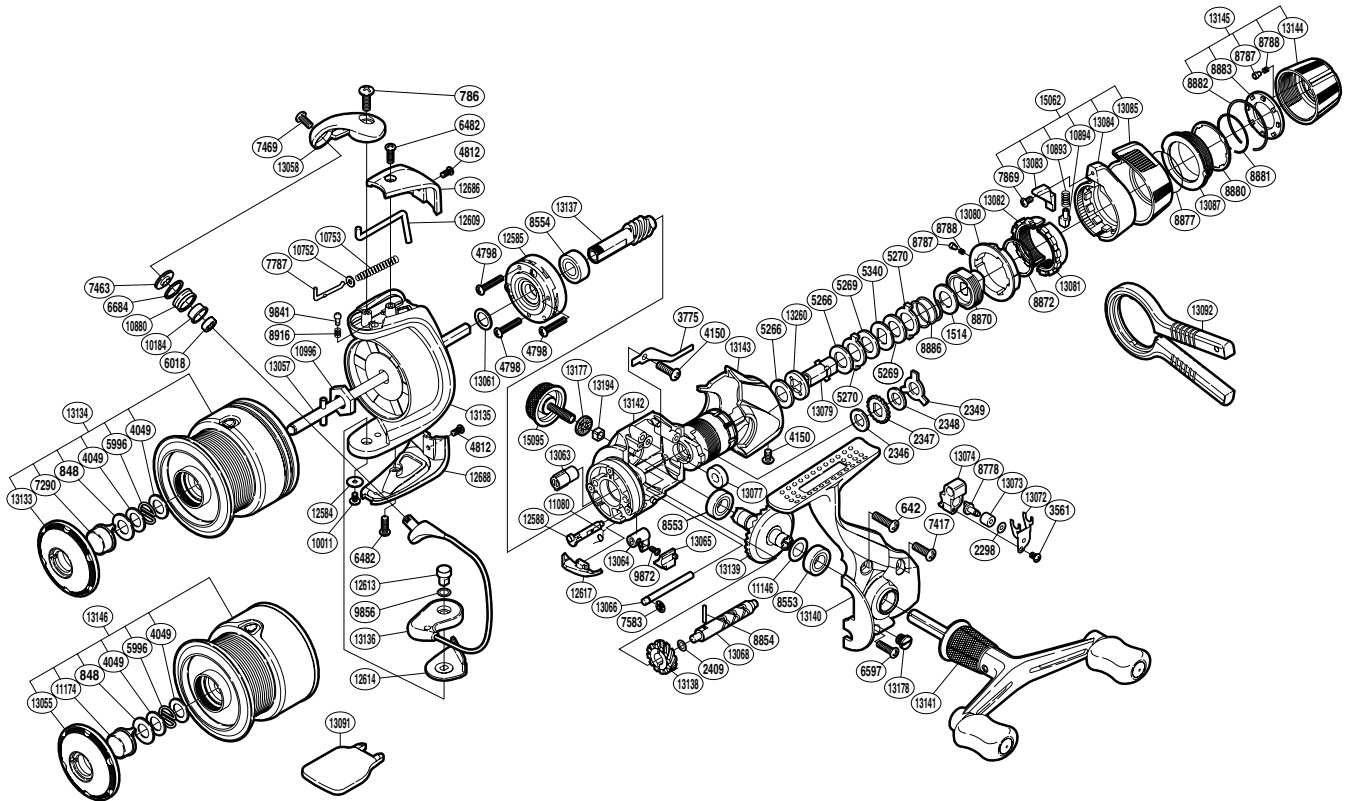

SHIMANO

STRADIC

STR-4000SGTMRC

(1SG464003G)

Please note that the number of adjusting washers may not be the same as shown in the exploded views. (Adjustment will vary with each individual product.)

Part No.	Description	Part No.	Description	Part No.	Description
RD 0642	Screw	RD 8872	Fightin' Pressure Screw Washer	RD13073	Oscillating Slider Bushing
RD 0786	Screw	RD 8877	Drag Knob Friction Ring	RD13074	Oscillating Slider
RD 0848	Washer	RD 8880	Drag Knob Washer	RD13077	Drag Shaft C
RD 1514	Washer	RD 8881	Drag Knob Retainer	RD13079	Drag Shaft A
RD 2298	Spacer	RD 8882	Click Plate Retainer	RD13080	Lever Click Gear
RD 2346	Drag Washer	RD 8883	Click Plate	RD13081	Fightin' Pressure Screw
RD 2347	Click Gear	RD 8886	Drag Coil Spring	RD13082	Fightin' Pressure Screw B
RD 2348	Drag Washer	RD 8916	Click Spring	RD13083	Fightin' Lever Inner B
RD 2349	Eared Washer	RD 9841	Click Pin	RD13084	Fightin' Lever Inner A
RD 2409	Spacer	RD 9856	Washer	RD13085	Fightin' Lever Outer
RD 3561	Screw	RD 9872	Screw	RD13087	Drag Programmer B
RD 3775	Drag Click	RD10011	Screw	RD13133	Push Button Collar
RD 4049	Washer	RD10184	Line Roller Bushing	RD13134	Spool Assembly
RD 4150	Screw	RD10752	Spring Guide A Support	RD13135	Rotor
RD 4798	Screw	RD10753	Bail Spring	RD13136	Bail Assembly
RD 4812	Screw	RD10880	Line Roller	RD13137	Pinion Gear
RD 5266	Drag Washer	RD10893	Position Pin Spring	RD13138	Idle Gear
RD 5269	Drag Washer	RD10894	Lever Position Pin	RD13139	Drive Gear
RD 5270	Eared Washer	RD10996	Rotor Nut	RD13140	Side Cover
RD 5340	Key Washer	RD11080	Anti-Reverse Cam Spring	RD13141	Double Paddle Handle Assembly
RD 5996	Locking Spring	RD11146	Washer	RD13142	Body
RD 6018	Ball Bearing	RD12584	Washer	RD13143	Rear Protector
RD 6482	Screw	RD12585	Roller Clutch Assembly	RD13144	Drag Programmer A
RD 6597	Screw	RD12588	Anti-Reverse Cam	RD13145	Drag Programmer Assembly
RD 6684	Line Roller Spacer	RD12609	Bail Trip Lever	RD13177	Handle Screw Cap Spacer
RD 7290	Push Button	RD12613	Bail Hold Support Shaft	RD13178	Oil Cap
RD 7417	Screw	RD12614	Bail Hold Support Spacer	RD13194	Handle Screw Lock
RD 7463	Line Roller Washer	RD12617	Bail Trip Strike	RD13260	Drag Shaft B
RD 7469	Screw	RD12686	Bail Spring Cover	RD15062	Fightin' Lever Assembly
RD 7583	E Lock	RD12688	Bail Hold Support Guard	RD15095	Handle Screw Cap
RD 7787	Bail Spring Guide A	RD13057	Main Shaft		
RD 7869	Screw	RD13058	Bail Arm	RD11174	Push Button
RD 8553	Ball Bearing	RD13061	Washer	RD13055	Push Button Collar
RD 8554	Ball Bearing	RD13063	Worm Bushing	RD13146	Spare Spool Assembly
RD 8778	Oscillating Pawl	RD13064	Anti-Reverse Lever		
RD 8787	Click Pin	RD13065	Anti-Reverse Lever Cover		
RD 8788	Click Spring	RD13066	Oscillating Guide		
RD 8854	Worm Shaft Pin	RD13068	Worm Shaft	RD13091	Spool Wrench (accessory)
RD 8870	Pressure Screw	RD13072	Oscillating Slider Retainer	RD13092	Knob Wrench (accessory)