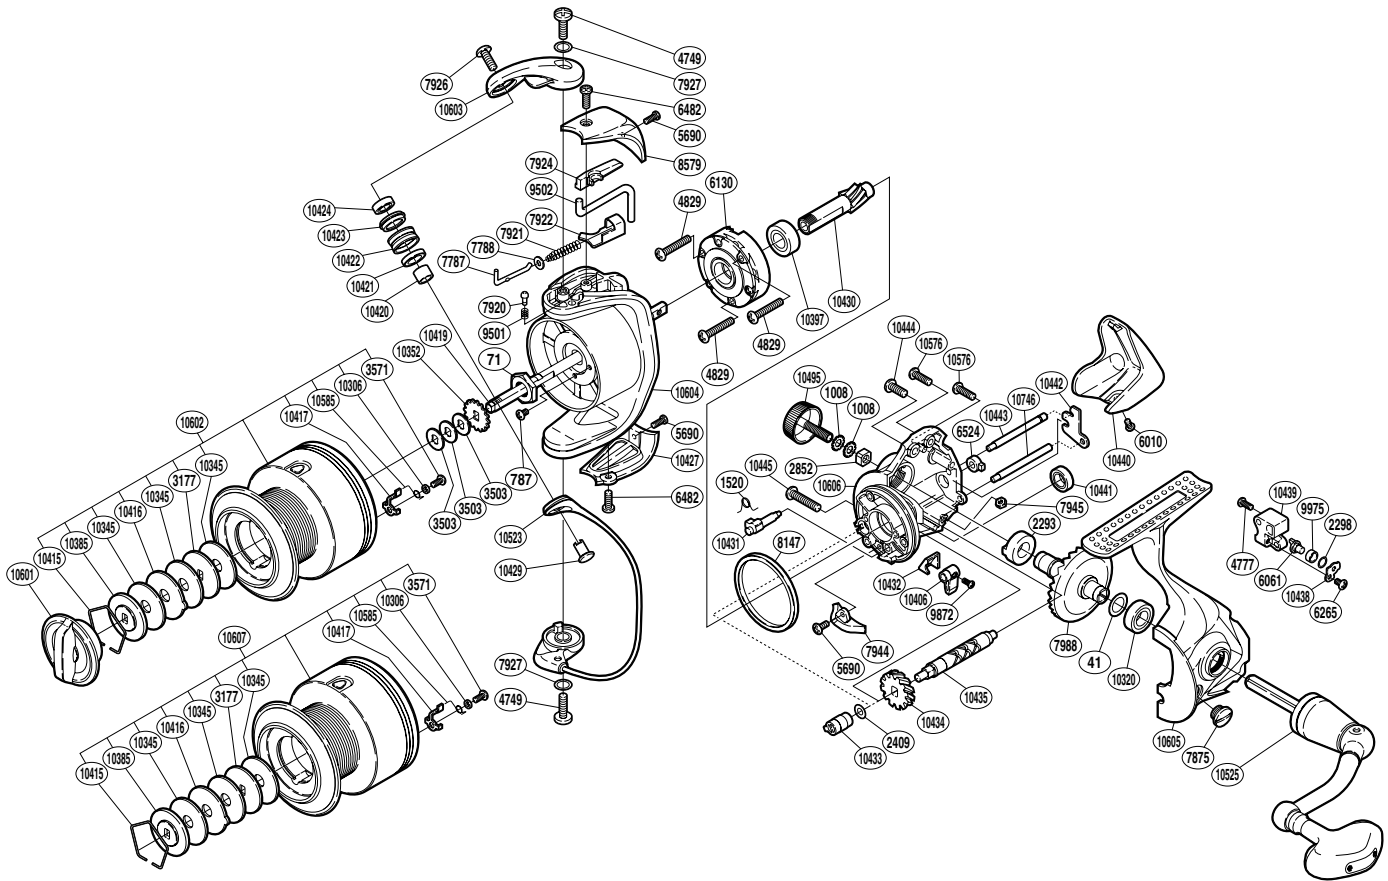

SHIMANO

STRADIC

STR-5000FB

(1SG085014G)

Part No.	Description	Part No.	Description	Part No.	Description
RD 0041	Washer	RD 7926	Screw	RD10430	Pinion Gear
RD 0071	Rotor Nut	RD 7927	Washer	RD10431	Anti-Reverse Cam
RD 0787	Screw	RD 7944	Bail Trip Strike	RD10432	Anti-Reverse Lever Cover
RD 1008	Handle Lock Washer	RD 7945	Nut	RD10433	Worm Bushing (front)
RD 1520	Anti-Reverse Cam Spring	RD 7988	Drive Gear	RD10434	Idle Gear
RD 2293	Drive Gear Bushing	RD 8147	Friction Ring	RD10435	Worm Shaft
RD 2298	Spacer	RD 8579	Bail Spring Cover	RD10438	Oscillating Pawl Cover
RD 2409	Spacer	RD 9501	Click Spring	RD10439	Oscillating Slider
RD 2852	Handle Screw Lock	RD 9502	Bail Trip Lever	RD10440	Rear Protector
RD 3177	Key Washer	RD 9872	Screw	RD10441	Ball Bearing
RD 3503	Spool Washer	RD 9975	Oscillating Slider Bushing	RD10442	Worm Shaft Retainer
RD 3571	Screw	RD10306	Drag Click Collar	RD10443	Oscillating Guide
RD 4749	Screw	RD10320	Ball Bearing	RD10444	Screw
RD 4777	Screw	RD10345	Drag Washer	RD10445	Screw
RD 4829	Screw	RD10352	Spool Support	RD10495	Handle Screw Cap
RD 5690	Screw	RD10385	Key Washer	RD10523	Bail Assembly
RD 6010	Screw	RD10397	Ball Bearing	RD10525	Handle Assembly
RD 6061	Oscillating Pawl	RD10406	Anti-Reverse Lever	RD10576	Screw
RD 6130	Roller Clutch Assembly	RD10415	Drag Washers Retainer	RD10585	Click Spring
RD 6265	Screw	RD10416	Eared Washer	RD10601	Drag Knob
RD 6482	Screw	RD10417	Drag Click	RD10602	Spool Assembly
RD 6524	Worm Bushing (rear)	RD10419	Main Shaft	RD10603	Bail Arm
RD 7787	Bail Spring Guide A	RD10420	Bearing Spacer	RD10604	Rotor
RD 7788	Spring Guide A Support	RD10421	Line Roller Collar	RD10605	Side Cover
RD 7875	Oil Cap	RD10422	Line Roller	RD10606	Body
RD 7920	Click Pin	RD10423	Line Roller Bushing	RD10746	Oscillating Guide B
RD 7921	Bail Spring	RD10424	Ball Bearing		
RD 7922	Bail Spring Seat	RD10427	Bail Hold Support Guard		
RD 7924	Bail Trip Cover	RD10429	Line Roller Support	RD10607	Spare Spool Assembly

(181030)