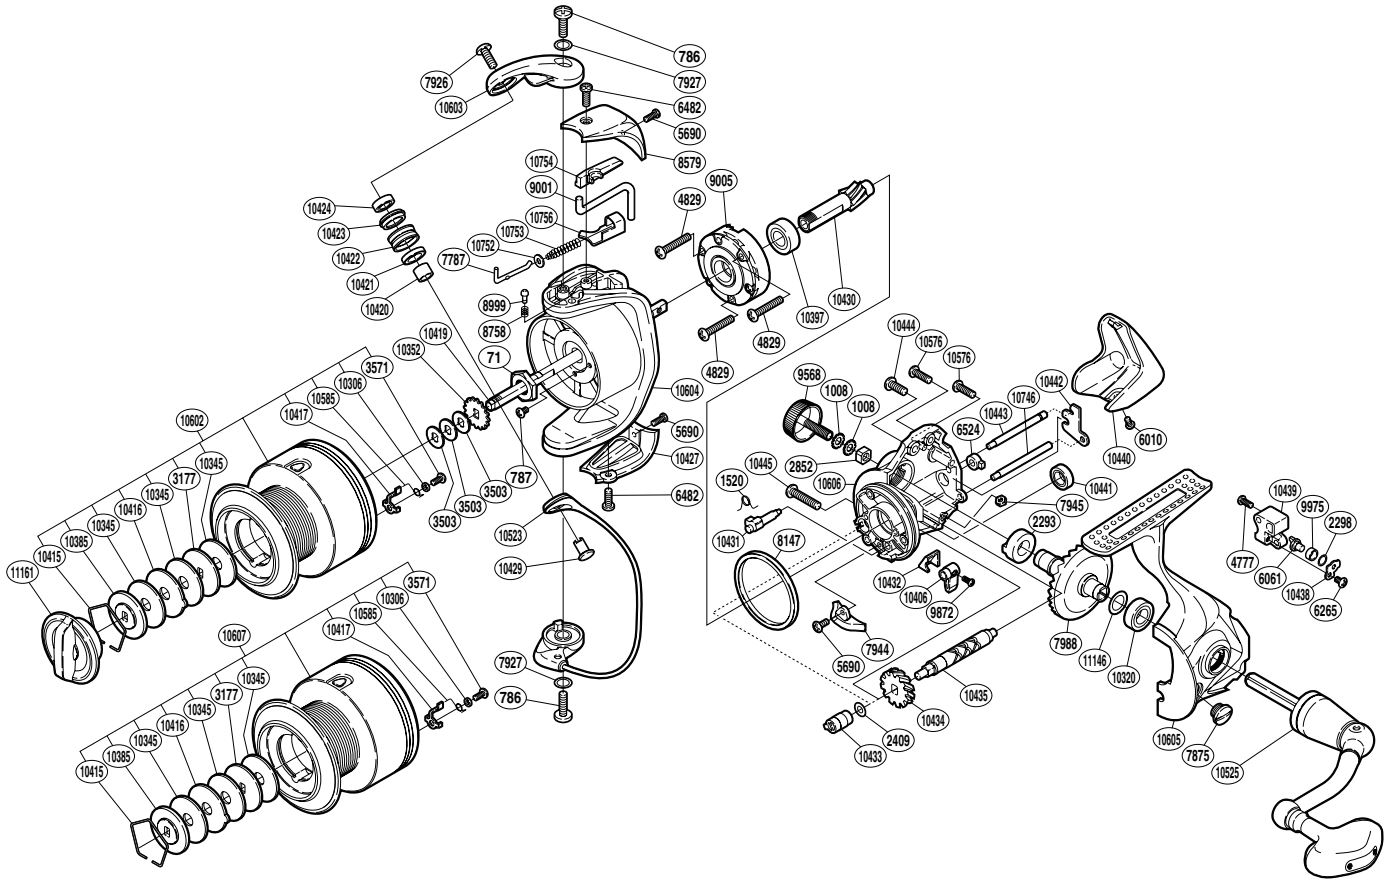

SHIMANO

STRADIC

S A-RB

STR-5000FB

(1SG085015G)

Part No.	Description	Part No.	Description	Part No.	Description
RD 0071	Rotor Nut	RD 8758	Click Spring	RD10434	Idle Gear
RD 0786	Screw	RD 8999	Click Pin	RD10435	Worm Shaft
RD 0787	Screw	RD 9001	Bail Trip Lever	RD10438	Oscillating Pawl Cover
RD 1008	Handle Lock Washer	RD 9005	Roller Clutch Assembly	RD10439	Oscillating Slider
RD 1520	Anti-Reverse Cam Spring	RD 9568	Handle Screw Cap	RD10440	Rear Protector
RD 2293	Drive Gear Bushing	RD 9872	Screw	RD10441	Ball Bearing
RD 2298	Spacer	RD 9975	Oscillating Slider Bushing	RD10442	Worm Shaft Retainer
RD 2409	Spacer	RD10306	Drag Click Collar	RD10443	Oscillating Guide
RD 2852	Handle Screw Lock	RD10320	Ball Bearing	RD10444	Screw
RD 3177	Key Washer	RD10345	Drag Washer	RD10445	Screw
RD 3503	Spool Washer	RD10352	Spool Support	RD10523	Bail Assembly
RD 3571	Screw	RD10385	Key Washer	RD10525	Handle Assembly
RD 4777	Screw	RD10397	Ball Bearing	RD10576	Screw
RD 4829	Screw	RD10406	Anti-Reverse Lever	RD10585	Click Spring
RD 5690	Screw	RD10415	Drag Washers Retainer	RD10602	Spool Assembly
RD 6010	Screw	RD10416	Eared Washer	RD10603	Bail Arm
RD 6061	Oscillating Pawl	RD10417	Drag Click	RD10604	Rotor
RD 6265	Screw	RD10419	Main Shaft	RD10605	Side Cover
RD 6482	Screw	RD10420	Bearing Spacer	RD10606	Body
RD 6524	Worm Bushing (rear)	RD10421	Line Roller Collar	RD10746	Oscillating Guide B
RD 7787	Bail Spring Guide A	RD10422	Line Roller	RD10752	Spring Guide A Support
RD 7875	Oil Cap	RD10423	Line Roller Bushing	RD10753	Bail Spring
RD 7926	Screw	RD10424	Ball Bearing	RD10754	Bail Trip Cover
RD 7927	Washer	RD10427	Bail Hold Support Guard	RD10756	Bail Spring Seat
RD 7944	Bail Trip Strike	RD10429	Line Roller Support	RD11146	Washer
RD 7945	Nut	RD10430	Pinion Gear	RD11161	Drag Knob
RD 7988	Drive Gear	RD10431	Anti-Reverse Cam		
RD 8147	Friction Ring	RD10432	Anti-Reverse Lever Cover		
RD 8579	Bail Spring Cover	RD10433	Worm Bushing (front)	RD10607	Spare Spool Assembly