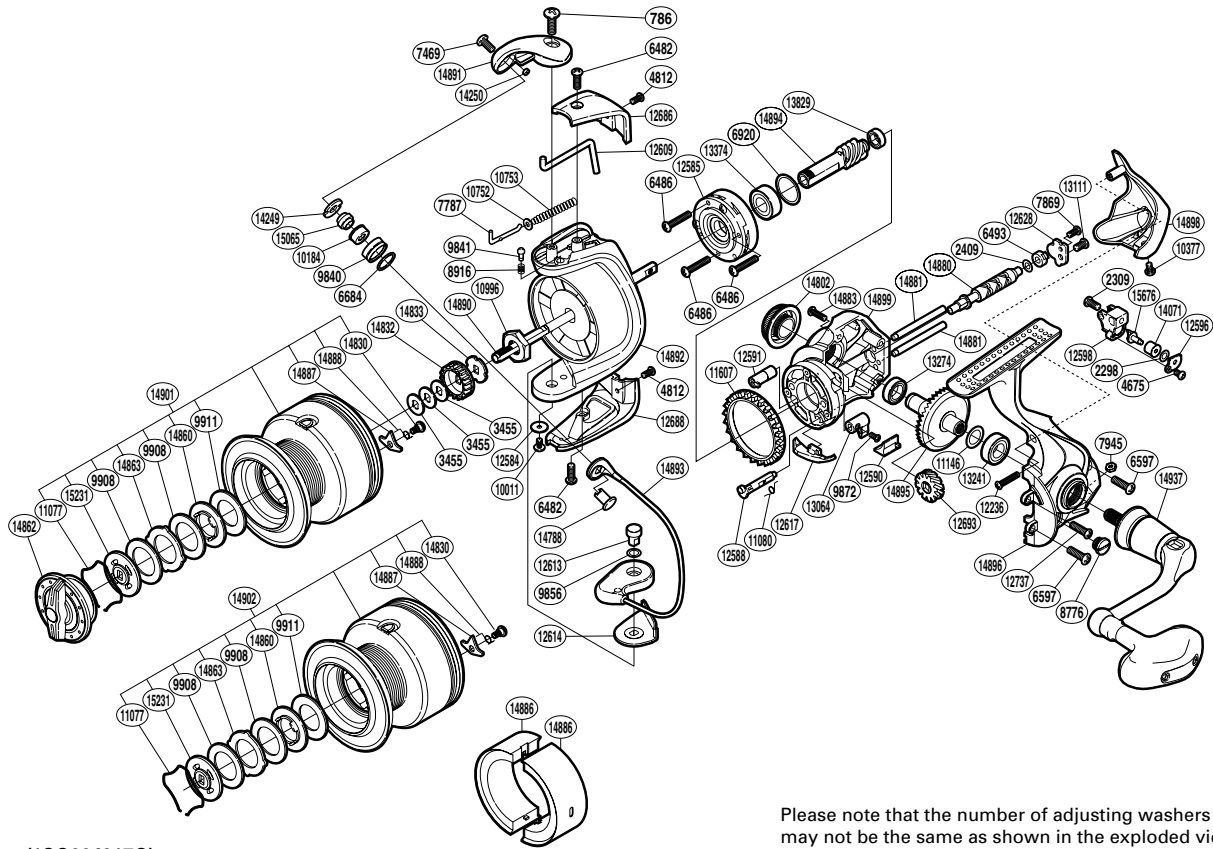

SHIMANO

STRADIC 

STR-C5000FD

(1SG084917G)

Please note that the number of adjusting washers may not be the same as shown in the exploded views. (Adjustment will vary with each individual product.)

Part No.	Description	Part No.	Description	Part No.	Description
RD 0786	Screw	RD11077	Drag Washers Retainer	RD14802	Handle Screw Cap
RD 2298	Spacer	RD11080	Anti-Reverse Cam Spring	RD14830	Screw
RD 2309	Screw	RD11146	Washer	RD14832	Spool Support A
RD 2409	Spacer	RD11607	Friction Ring	RD14833	Spool Support B
RD 3455	Spool Washer	RD12236	Screw	RD14860	Key Washer
RD 4675	Screw	RD12584	Washer	RD14862	Drag Knob
RD 4812	Screw	RD12585	Roller Clutch Assembly	RD14863	Eared Washer
RD 6482	Screw	RD12588	Anti-Reverse Cam	RD14880	Worm Shaft
RD 6486	Screw	RD12590	Anti-Reverse Lever Cover	RD14881	Oscillating Guide
RD 6493	Worm Bushing (rear)	RD12591	Worm Bushing (front)	RD14883	Screw
RD 6597	Screw	RD12596	Oscillating Pawl Cover	RD14887	Drag Click
RD 6684	Line Roller Spacer	RD12598	Oscillating Slider	RD14888	Click Spring
RD 6920	Spacer	RD12609	Bail Trip Lever	RD14890	Main Shaft
RD 7469	Screw	RD12613	Bail Hold Support Shaft	RD14891	Bail Arm
RD 7787	Bail Spring Guide A	RD12614	Bail Hold Support Spacer	RD14892	Rotor
RD 7869	Screw	RD12617	Bail Trip Strike	RD14893	Bail Assembly
RD 7945	Nut	RD12628	Worm Shaft Retainer	RD14894	Pinion Gear
RD 8776	Oil Cap	RD12686	Bail Spring Cover	RD14895	Drive Gear
RD 8916	Click Spring	RD12688	Bail Hold Support Guard	RD14896	Side Cover
RD 9840	Line Roller	RD12693	Idle Gear	RD14898	Rear Protector
RD 9841	Click Pin	RD12737	Screw	RD14899	Body
RD 9856	Washer	RD13064	Anti-Reverse Lever	RD14901	Spool Assembly
RD 9872	Screw	RD13111	Screw	RD14937	Handle Assembly
RD 9908	Drag Washer	RD13241	Ball Bearing	RD15065	Line Roller Collar
RD 9911	Drag Washer	RD13274	Ball Bearing	RD15231	Key Washer
RD10011	Screw	RD13374	Ball Bearing	RD15676	Oscillating Pawl
RD10184	Line Roller Bushing	RD13829	Ball Bearing		
RD10377	Screw	RD14071	Oscillating Slider Bushing	RD14902	Spare Spool Assembly
RD10752	Bail Spring Guide A Support	RD14249	Line Roller Plate		
RD10753	Bail Spring	RD14250	Line Roller Oil Cap		
RD10996	Rotor Nut	RD14788	Line Roller Support	RD14886	Spool Economizer (accessory)