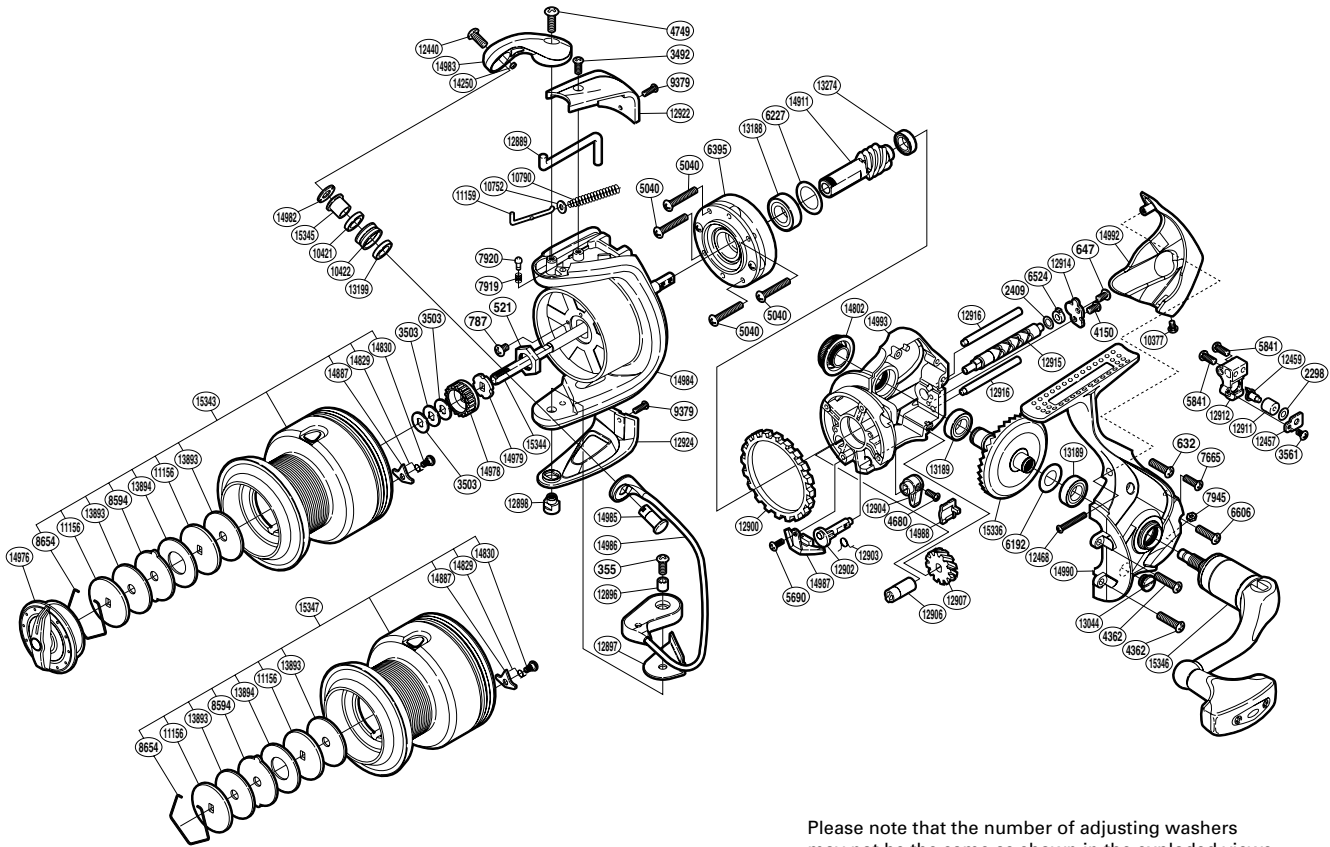

SHIMANO

STRADIC 

STR-6000FD

(1SG086017G)

Please note that the number of adjusting washers may not be the same as shown in the exploded views. (Adjustment will vary with each individual product.)

Part No.	Description	Part No.	Description	Part No.	Description
RD 0355	Screw	RD10421	Line Roller Collar	RD13199	Line Roller Collar B
RD 0521	Rotor Nut	RD10422	Line Roller	RD13274	Ball Bearing
RD 0632	Screw	RD10752	Spring Guide A Support	RD13893	Drag Washer
RD 0647	Screw	RD10790	Bail Spring	RD13894	Drag Washer
RD 0787	Screw	RD11156	Key Washer	RD14250	Line Roller Oil Cap
RD 2298	Spacer	RD11159	Bail Spring Guide A	RD14802	Handle Screw Cap
RD 2409	Spacer	RD12440	Screw	RD14829	Drag Click Spring
RD 3492	Screw	RD12457	Oscillating Pawl Cover	RD14830	Screw
RD 3503	Spool Washer	RD12459	Oscillating Pawl	RD14887	Drag Click
RD 3561	Screw	RD12468	Screw	RD14911	Pinion Gear
RD 4150	Screw	RD12889	Bail Trip Lever	RD14976	Drag Knob
RD 4362	Screw	RD12896	Screw Collar	RD14978	Spool Support A
RD 4680	Screw	RD12897	Bail Hold Support Spacer	RD14979	Spool Support B
RD 4749	Screw	RD12898	Bail Hold Support Shaft	RD14982	Line Roller Plate
RD 5040	Screw	RD12900	Friction Ring	RD14983	Bail Arm
RD 5690	Screw	RD12902	Anti-Reverse Cam	RD14984	Rotor
RD 5841	Screw	RD12903	Anti-Reverse Cam Spring	RD14985	Line Roller Support
RD 6192	Washer	RD12904	Anti-Reverse Lever	RD14986	Bail Assembly
RD 6227	Washer	RD12906	Worm Bushing (front)	RD14987	Bail Trip Strike
RD 6395	Roller Clutch Assembly	RD12907	Idle Gear	RD14988	Anti-Reverse Lever Cover
RD 6524	Worm Bushing (rear)	RD12911	Oscillating Slider Bushing	RD14990	Side Cover
RD 6606	Screw	RD12912	Oscillating Slider	RD14992	Rear Protector
RD 7665	Screw	RD12914	Worm Shaft Retainer	RD14993	Body
RD 7919	Click Spring	RD12915	Worm Shaft	RD15336	Drive Gear
RD 7920	Click Pin	RD12916	Oscillating Guide	RD15343	Spool Assembly
RD 7945	Nut	RD12922	Bail Spring Cover	RD15344	Main Shaft
RD 8594	Eared Washer	RD12924	Bail Hold Support Guard	RD15345	Line Roller Spacer
RD 8654	Drag Washers Retainer	RD13044	Oil Cap	RD15346	Handle Assembly
RD 9379	Screw	RD13188	Ball Bearing		
RD10377	Screw	RD13189	Ball Bearing	RD15347	Spare Spool Assembly