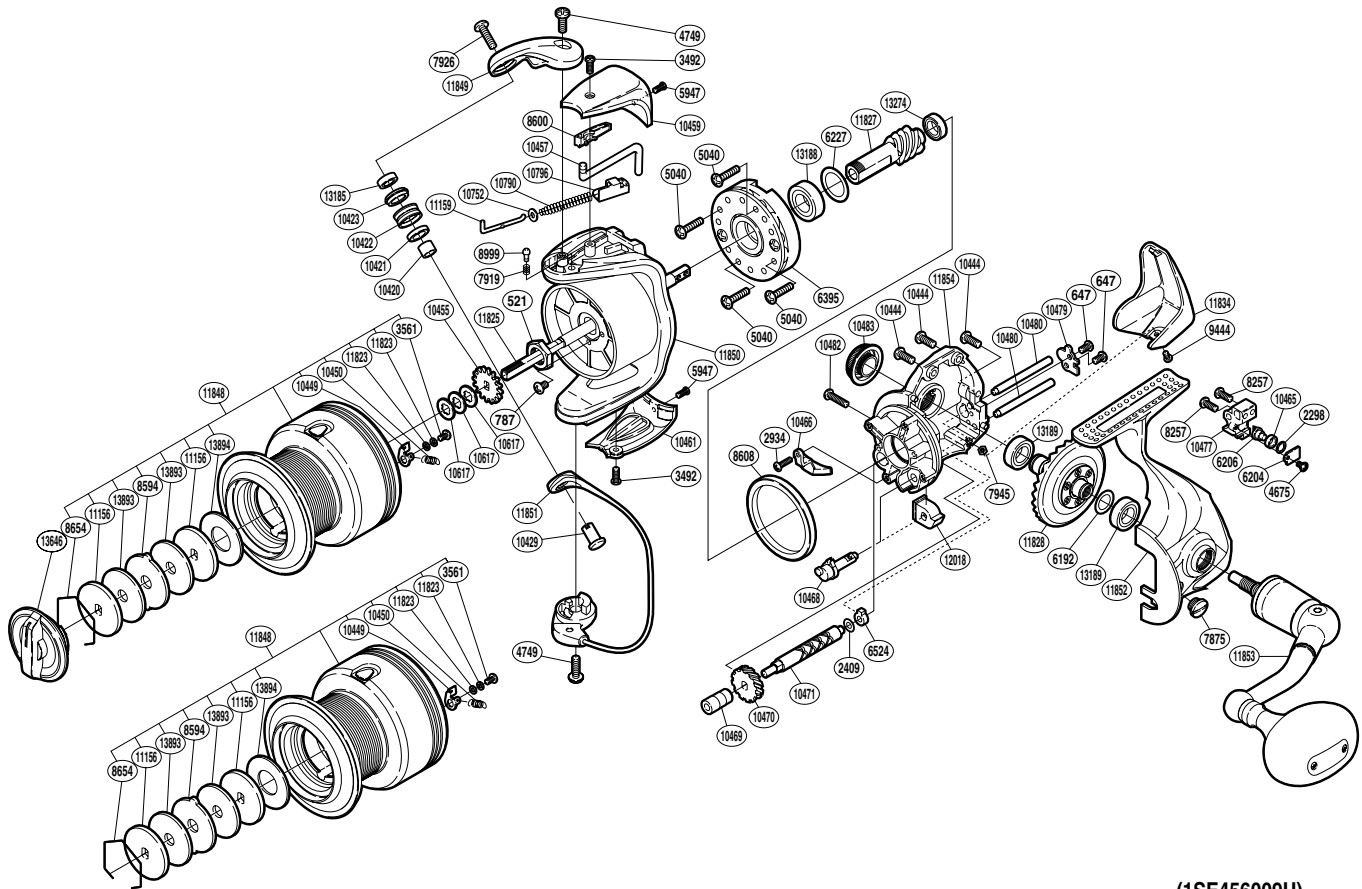

# SHIMANO

STRADIC 

ST-6000FI

(1SE456009U)

Part No.	Description	Part No.	Description	Part No.	Description
RD 0521	Rotor Nut	RD 8654	Drag Washers Retainer	RD10617	Spool Washer
RD 0647	Screw	RD 8999	Click Pin	RD10752	Spring Guide A Support
RD 0787	Screw	RD 9444	Screw	RD10790	Bail Spring
RD 2298	Spacer	RD10420	Bearing Spacer	RD10796	Bail Spring Seat
RD 2409	Spacer	RD10421	Line Roller Collar	RD11156	Key Washer
RD 2934	Screw	RD10422	Line Roller	RD11159	Bail Spring Guide A
RD 3492	Screw	RD10423	Line Roller Bushing	RD11823	Drag Click Collar
RD 3561	Screw	RD10429	Line Roller Support	RD11825	Main Shaft
RD 4675	Screw	RD10444	Screw	RD11827	Pinion Gear
RD 4749	Screw	RD10449	Drag Click	RD11828	Drive Gear
RD 5040	Screw	RD10450	Click Spring	RD11834	Rear Protector
RD 5947	Screw	RD10455	Spool Support	RD11848	Spool Assembly
RD 6192	Washer	RD10457	Bail Trip Lever	RD11849	Bail Arm
RD 6204	Oscillating Pawl Cover	RD10459	Bail Spring Cover	RD11850	Rotor
RD 6206	Oscillating Pawl	RD10461	Rotor Side Cover	RD11851	Bail Assembly
RD 6227	Washer	RD10465	Oscillating Slider Bushing	RD11852	Side Cover
RD 6395	Roller Clutch Assembly	RD10466	Bail Trip Strike	RD11853	Handle Assembly
RD 6524	Worm Bushing (rear)	RD10468	Anti-Reverse Cam	RD11854	Body
RD 7875	Oil Cap	RD10469	Worm Bushing (front)	RD12018	Anti-Reverse Lever Cover
RD 7919	Click Spring	RD10470	Idle Gear	RD13185	Ball Bearing
RD 7926	Screw	RD10471	Worm Shaft	RD13188	Ball Bearing
RD 7945	Nut	RD10477	Oscillating Slider	RD13189	Ball Bearing
RD 8257	Screw	RD10479	Worm Shaft Retainer	RD13274	Ball Bearing
RD 8594	Eared Washer	RD10480	Oscillating Guide	RD13646	Drag Knob
RD 8600	Bail Trip Cover	RD10482	Screw	RD13893	Drag Washer
RD 8608	Friction Ring	RD10483	Handle Screw Cap	RD13894	Drag Washer

(220517)