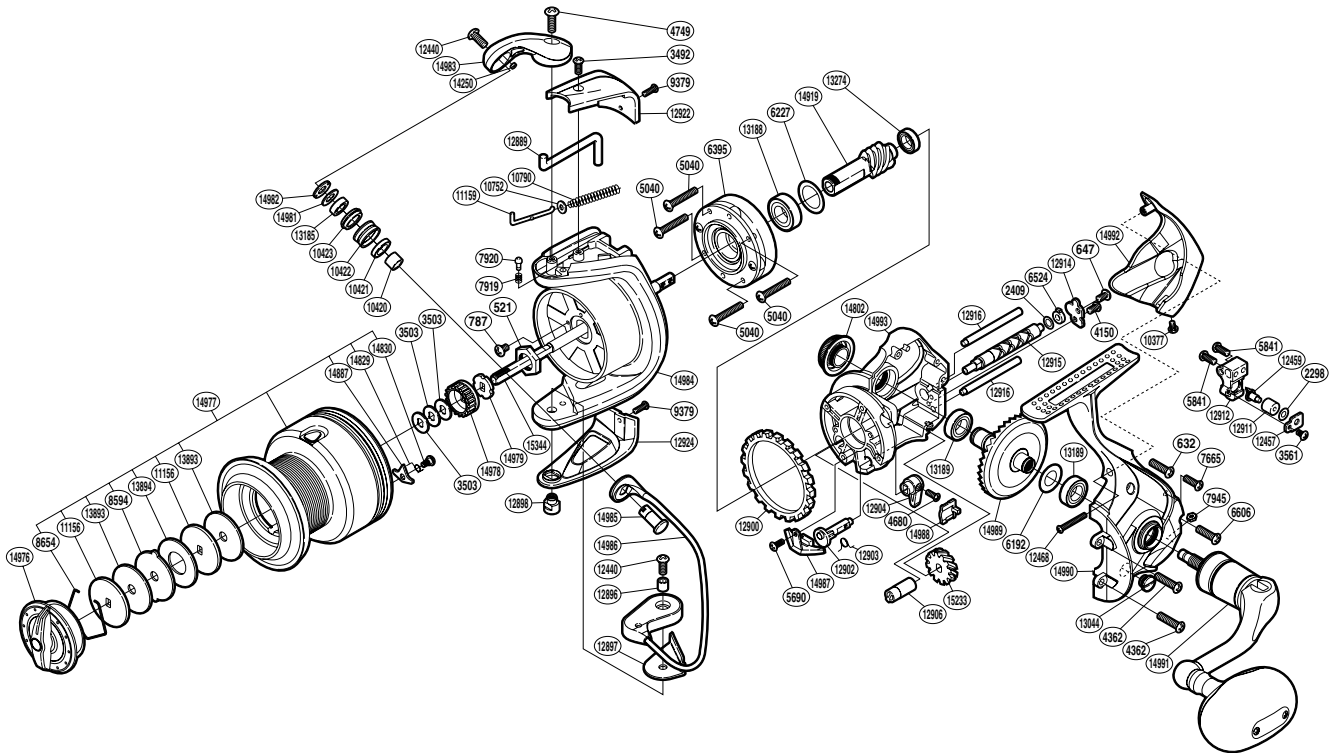

SHIMANO

STRADIC  A-RB

ST-6000FJ

Please note that the number of adjusting washers may not be the same as shown in the exploded views. (Adjustment will vary with each individual product.)

(1SE456010U)

Part No.	Description	Part No.	Description	Part No.	Description
RD 0521	Rotor Nut	RD10421	Line Roller Collar	RD13189	Ball Bearing
RD 0632	Screw	RD10422	Line Roller	RD13274	Ball Bearing
RD 0647	Screw	RD10423	Line Roller Bushing	RD13893	Drag Washer
RD 0787	Screw	RD10752	Spring Guide A Support	RD13894	Drag Washer
RD 2298	Spacer	RD10790	Bail Spring	RD14250	Line Roller Oil Cap
RD 2409	Spacer	RD11156	Key Washer	RD14802	Handle Screw Cap
RD 3492	Screw	RD11159	Bail Spring Guide A	RD14829	Drag Click Spring
RD 3503	Spool Washer	RD12440	Screw	RD14830	Screw
RD 3561	Screw	RD12457	Oscillating Pawl Cover	RD14887	Drag Click
RD 4150	Screw	RD12459	Oscillating Pawl	RD14919	Pinion Gear
RD 4362	Screw	RD12468	Screw	RD14976	Drag Knob
RD 4680	Screw	RD12889	Bail Trip Lever	RD14977	Spool Assembly
RD 4749	Screw	RD12896	Screw Collar	RD14978	Spool Support A
RD 5040	Screw	RD12897	Bail Hold Support Spacer	RD14979	Spool Support B
RD 5690	Screw	RD12898	Bail Hold Support Shaft	RD14981	Line Roller Washer
RD 5841	Screw	RD12900	Friction Ring	RD14982	Line Roller Plate
RD 6192	Washer	RD12902	Anti-Reverse Cam	RD14983	Bail Arm
RD 6227	Washer	RD12903	Anti-Reverse Cam Spring	RD14984	Rotor
RD 6395	Roller Clutch Assembly	RD12904	Anti-Reverse Lever	RD14985	Line Roller Support
RD 6524	Worm Bushing (rear)	RD12906	Worm Bushing (front)	RD14986	Bail Assembly
RD 6606	Screw	RD12911	Oscillating Slider Bushing	RD14987	Bail Trip Strike
RD 7665	Screw	RD12912	Oscillating Slider	RD14988	Anti-Reverse Lever Cover
RD 7919	Click Spring	RD12914	Worm Shaft Retainer	RD14989	Drive Gear
RD 7920	Click Pin	RD12915	Worm Shaft	RD14990	Side Cover
RD 7945	Nut	RD12916	Oscillating Guide	RD14991	Handle Assembly
RD 8594	Eared Washer	RD12922	Bail Spring Cover	RD14992	Rear Protector
RD 8654	Drag Washers Retainer	RD12924	Bail Hold Support Guard	RD14993	Body
RD 9379	Screw	RD13044	Oil Cap	RD15233	Idle Gear
RD10377	Screw	RD13185	Ball Bearing	RD15344	Main Shaft
RD10420	Bearing Spacer	RD13188	Ball Bearing		