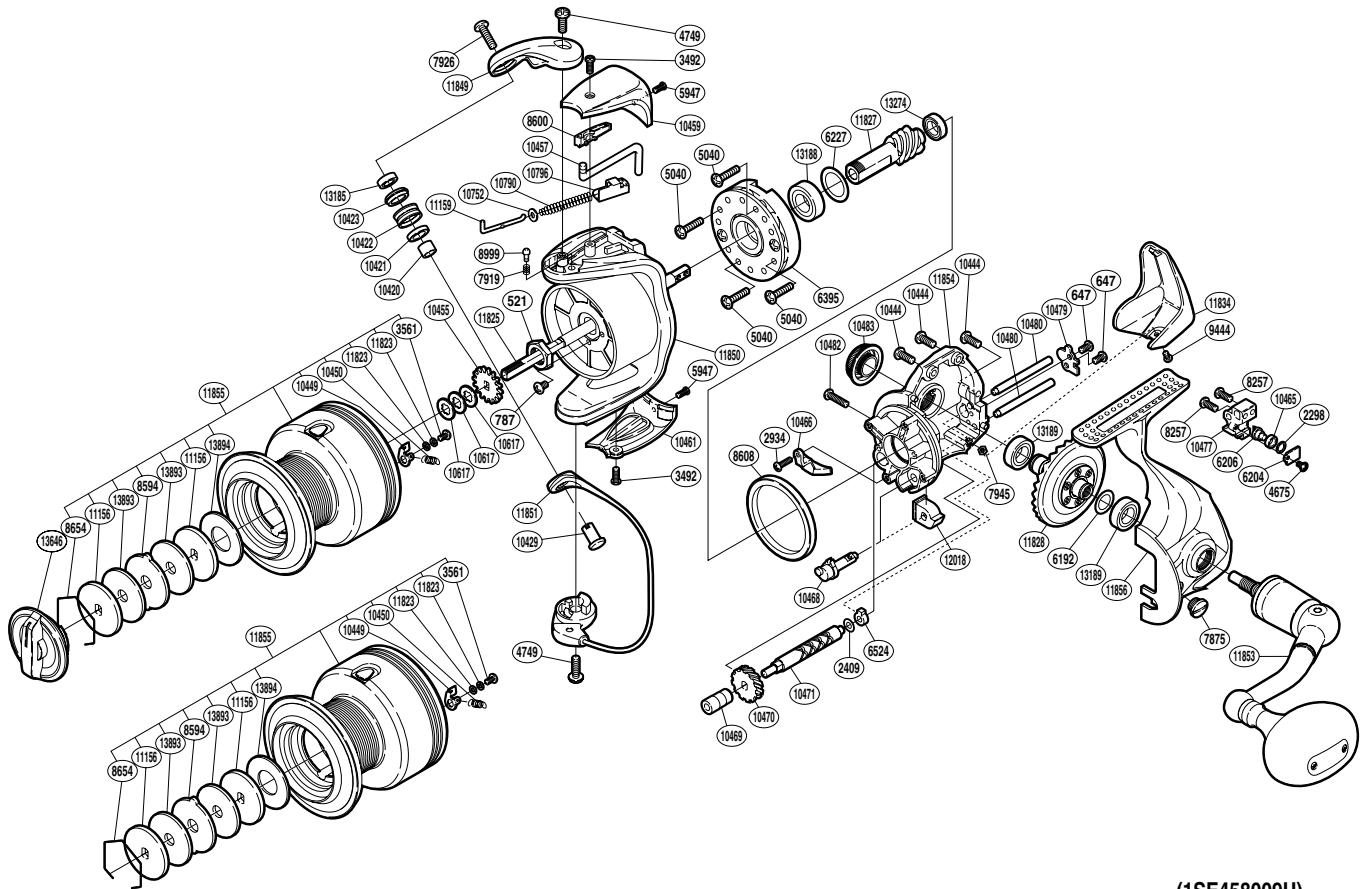

SHIMANO

STRADIC 

ST-8000FI

(1SE458009U)

Part No.	Description	Part No.	Description	Part No.	Description
RD 0521	Rotor Nut	RD 8654	Drag Washers Retainer	RD10617	Spool Washer
RD 0647	Screw	RD 8999	Click Pin	RD10752	Spring Guide A Support
RD 0787	Screw	RD 9444	Screw	RD10790	Bail Spring
RD 2298	Spacer	RD10420	Bearing Spacer	RD10796	Bail Spring Seat
RD 2409	Spacer	RD10421	Line Roller Collar	RD11156	Key Washer
RD 2934	Screw	RD10422	Line Roller	RD11159	Bail Spring Guide A
RD 3492	Screw	RD10423	Line Roller Bushing	RD11823	Drag Click Collar
RD 3561	Screw	RD10429	Line Roller Support	RD11825	Main Shaft
RD 4675	Screw	RD10444	Screw	RD11827	Pinion Gear
RD 4749	Screw	RD10449	Drag Click	RD11828	Drive Gear
RD 5040	Screw	RD10450	Click Spring	RD11834	Rear Protector
RD 5947	Screw	RD10455	Spool Support	RD11849	Bail Arm
RD 6192	Washer	RD10457	Bail Trip Lever	RD11850	Rotor
RD 6204	Oscillating Pawl Cover	RD10459	Bail Spring Cover	RD11851	Bail Assembly
RD 6206	Oscillating Pawl	RD10461	Rotor Side Cover	RD11853	Handle Assembly
RD 6227	Washer	RD10465	Oscillating Slider Bushing	RD11854	Body
RD 6395	Roller Clutch Assembly	RD10466	Bail Trip Strike	RD11855	Spool Assembly
RD 6524	Worm Bushing (rear)	RD10468	Anti-Reverse Cam	RD11856	Side Cover
RD 7875	Oil Cap	RD10469	Worm Bushing (front)	RD12018	Anti-Reverse Lever Cover
RD 7919	Click Spring	RD10470	Idle Gear	RD13185	Ball Bearing
RD 7926	Screw	RD10471	Worm Shaft	RD13188	Ball Bearing
RD 7945	Nut	RD10477	Oscillating Slider	RD13189	Ball Bearing
RD 8257	Screw	RD10479	Worm Shaft Retainer	RD13274	Ball Bearing
RD 8594	Eared Washer	RD10480	Oscillating Guide	RD13646	Drag Knob
RD 8600	Bail Trip Cover	RD10482	Screw	RD13893	Drag Washer
RD 8608	Friction Ring	RD10483	Handle Screw Cap	RD13894	Drag Washer

(220517)