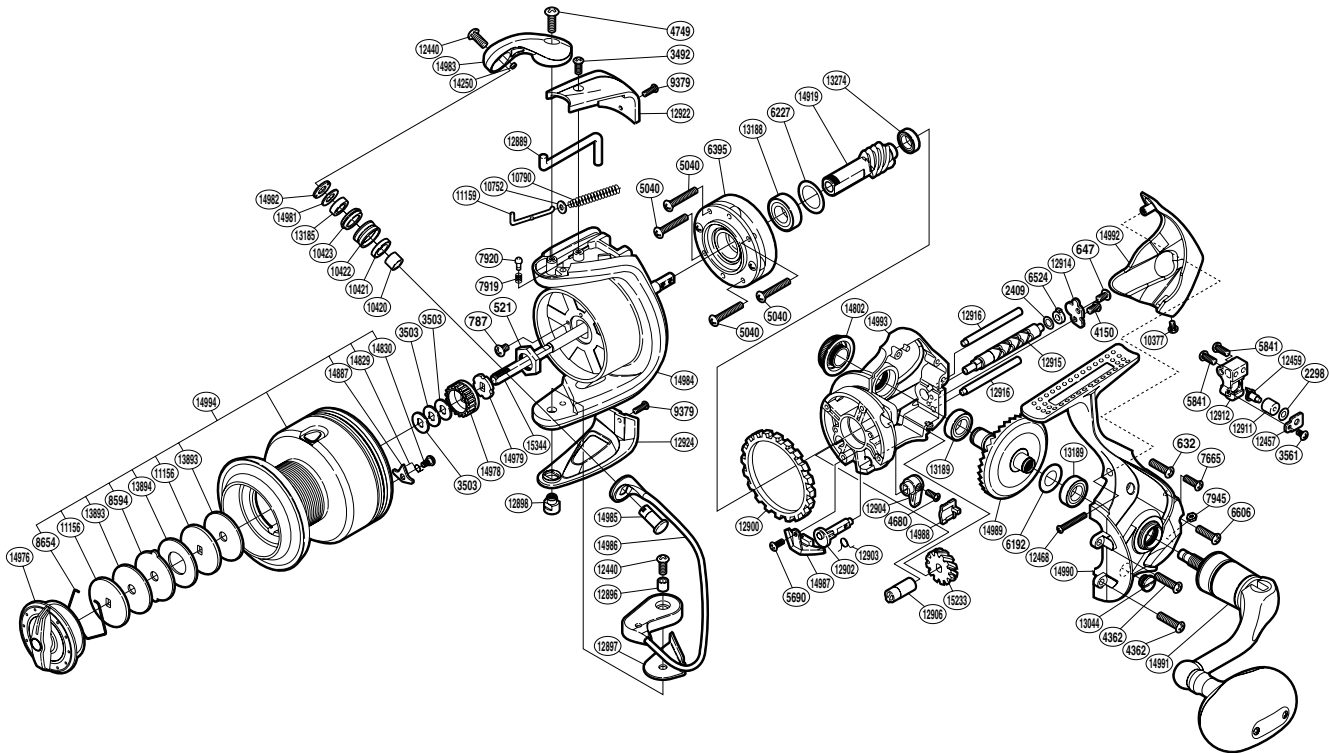

SHIMANO

STRADIC  A-RB

ST-8000FJ

Please note that the number of adjusting washers may not be the same as shown in the exploded views. (Adjustment will vary with each individual product.)

(1SE458010U)

Part No.	Description	Part No.	Description	Part No.	Description
RD 0521	Rotor Nut	RD10421	Line Roller Collar	RD13189	Ball Bearing
RD 0632	Screw	RD10422	Line Roller	RD13274	Ball Bearing
RD 0647	Screw	RD10423	Line Roller Bushing	RD13893	Drag Washer
RD 0787	Screw	RD10752	Spring Guide A Support	RD13894	Drag Washer
RD 2298	Spacer	RD10790	Bail Spring	RD14250	Line Roller Oil Cap
RD 2409	Spacer	RD11156	Key Washer	RD14802	Handle Screw Cap
RD 3492	Screw	RD11159	Bail Spring Guide A	RD14829	Drag Click Spring
RD 3503	Spool Washer	RD12440	Screw	RD14830	Screw
RD 3561	Screw	RD12457	Oscillating Pawl Cover	RD14887	Drag Click
RD 4150	Screw	RD12459	Oscillating Pawl	RD14919	Pinion Gear
RD 4362	Screw	RD12468	Screw	RD14976	Drag Knob
RD 4680	Screw	RD12889	Bail Trip Lever	RD14978	Spool Support A
RD 4749	Screw	RD12896	Screw Collar	RD14979	Spool Support B
RD 5040	Screw	RD12897	Bail Hold Support Spacer	RD14981	Line Roller Washer
RD 5690	Screw	RD12898	Bail Hold Support Shaft	RD14982	Line Roller Plate
RD 5841	Screw	RD12900	Friction Ring	RD14983	Bail Arm
RD 6192	Washer	RD12902	Anti-Reverse Cam	RD14984	Rotor
RD 6227	Washer	RD12903	Anti-Reverse Cam Spring	RD14985	Line Roller Support
RD 6395	Roller Clutch Assembly	RD12904	Anti-Reverse Lever	RD14986	Bail Assembly
RD 6524	Worm Bushing (rear)	RD12906	Worm Bushing (front)	RD14987	Bail Trip Strike
RD 6606	Screw	RD12911	Oscillating Slider Bushing	RD14988	Anti-Reverse Lever Cover
RD 7665	Screw	RD12912	Oscillating Slider	RD14989	Drive Gear
RD 7919	Click Spring	RD12914	Worm Shaft Retainer	RD14990	Side Cover
RD 7920	Click Pin	RD12915	Worm Shaft	RD14991	Handle Assembly
RD 7945	Nut	RD12916	Oscillating Guide	RD14992	Rear Protector
RD 8594	Eared Washer	RD12922	Bail Spring Cover	RD14993	Body
RD 8654	Drag Washers Retainer	RD12924	Bail Hold Support Guard	RD14994	Spool Assembly
RD 9379	Screw	RD13044	Oil Cap	RD15233	Idle Gear
RD10377	Screw	RD13185	Ball Bearing	RD15344	Main Shaft
RD10420	Bearing Spacer	RD13188	Ball Bearing		