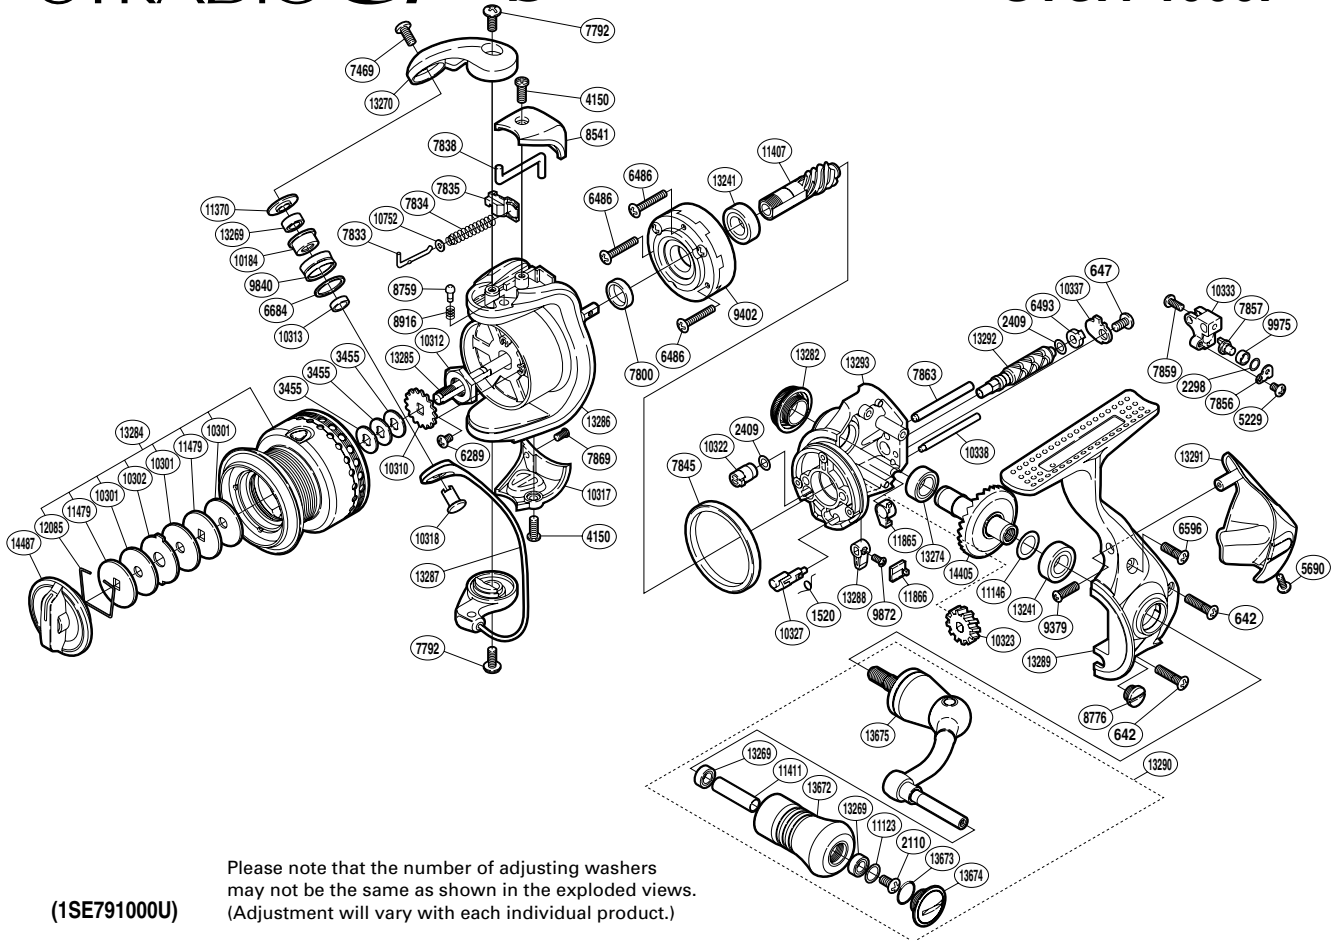

## STCI4-1000F

Please note that the number of adjusting washers may not be the same as shown in the exploded views. (Adjustment will vary with each individual product.)

(1SE791000U)

Part No.	Description	Part No.	Description	Part No.	Description
RD 0642	Screw	RD 8541	Bail Spring Cover	RD11411	Handle Knob Shaft Collar
RD 0647	Screw	RD 8759	Click Pin	RD11479	Key Washer
RD 1520	Anti-Reverse Cam Spring	RD 8776	Oil Cap	RD11865	Pinion Gear Bushing
RD 2110	Screw	RD 8916	Click Spring	RD11866	Anti-Reverse Lever Cover
RD 2298	Spacer	RD 9379	Screw	RD12085	Drag Washers Retainer
RD 2409	Spacer	RD 9402	Roller Clutch Assembly	RD13241	Ball Bearing
RD 3455	Spool Washer	RD 9840	Line Roller	RD13269	Ball Bearing
RD 4150	Screw	RD 9872	Screw	RD13270	Bail Arm
RD 5229	Screw	RD 9975	Oscillating Slider Bushing	RD13274	Ball Bearing
RD 5690	Screw	RD10184	Line Roller Bushing	RD13282	Handle Screw Cap
RD 6289	Screw	RD10301	Drag Washer	RD13284	Spool Assembly
RD 6486	Screw	RD10302	Eared Washer	RD13285	Main Shaft
RD 6493	Worm Bushing (rear)	RD10310	Spool Support	RD13286	Rotor
RD 6596	Screw	RD10312	Rotor Nut	RD13287	Bail Assembly
RD 6684	Line Roller Spacer	RD10313	Bearing Spacer	RD13288	Anti-Reverse Lever
RD 7469	Screw	RD10317	Bail Hold Support Guard	RD13289	Side Cover
RD 7792	Screw	RD10318	Line Roller Support	RD13290	Handle Assembly
RD 7869	Screw	RD10322	Worm Bushing (front)	RD13291	Rear Protector
RD 7800	Rotor Ring	RD10323	Idle Gear	RD13292	Worm Shaft
RD 7833	Bail Spring Guide A	RD10327	Anti-Reverse Cam	RD13293	Body
RD 7834	Bail Spring	RD10333	Oscillating Slider	RD13672	Handle Knob
RD 7835	Bail Spring Seat	RD10337	Worm Shaft Retainer	RD13673	O Ring
RD 7838	Bail Trip Lever	RD10338	Oscillating Guide B	RD13674	Handle Knob Seal
RD 7845	Friction Ring	RD10752	Spring Guide A Support	RD13675	Handle Shank Assembly
RD 7856	Oscillating Pawl Cover	RD11123	Washer	RD14405	Drive Gear
RD 7857	Oscillating Pawl	RD11146	Washer	RD14487	Drag Knob
RD 7859	Screw	RD11370	Line Roller Washer		
RD 7863	Oscillating Guide A	RD11407	Pinion Gear		