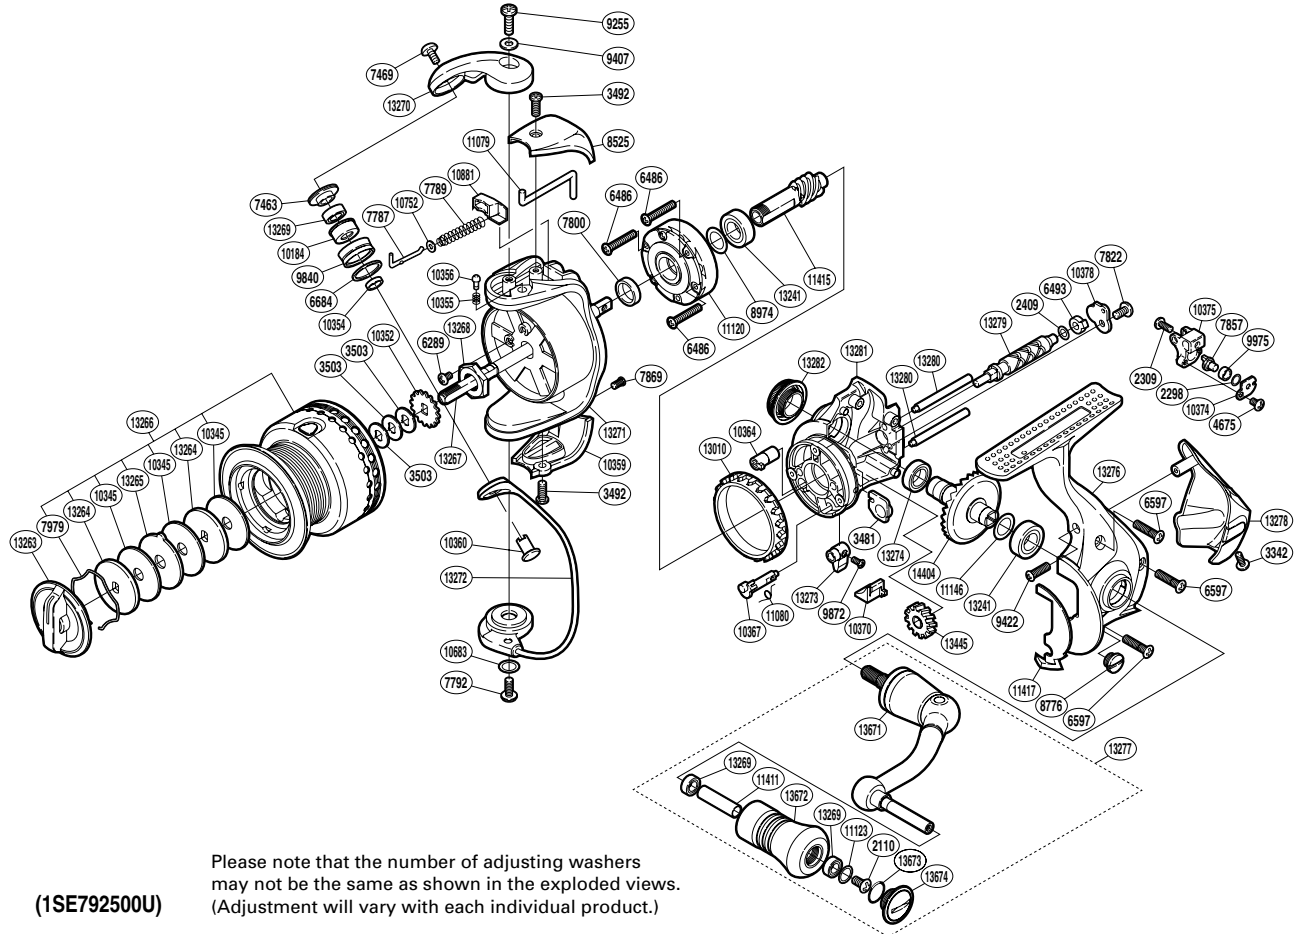

SHIMANO

STRADIC C14 S A-RB

STCI4-2500F

Please note that the number of adjusting washers may not be the same as shown in the exploded views. (Adjustment will vary with each individual product.) (1SE792500U)