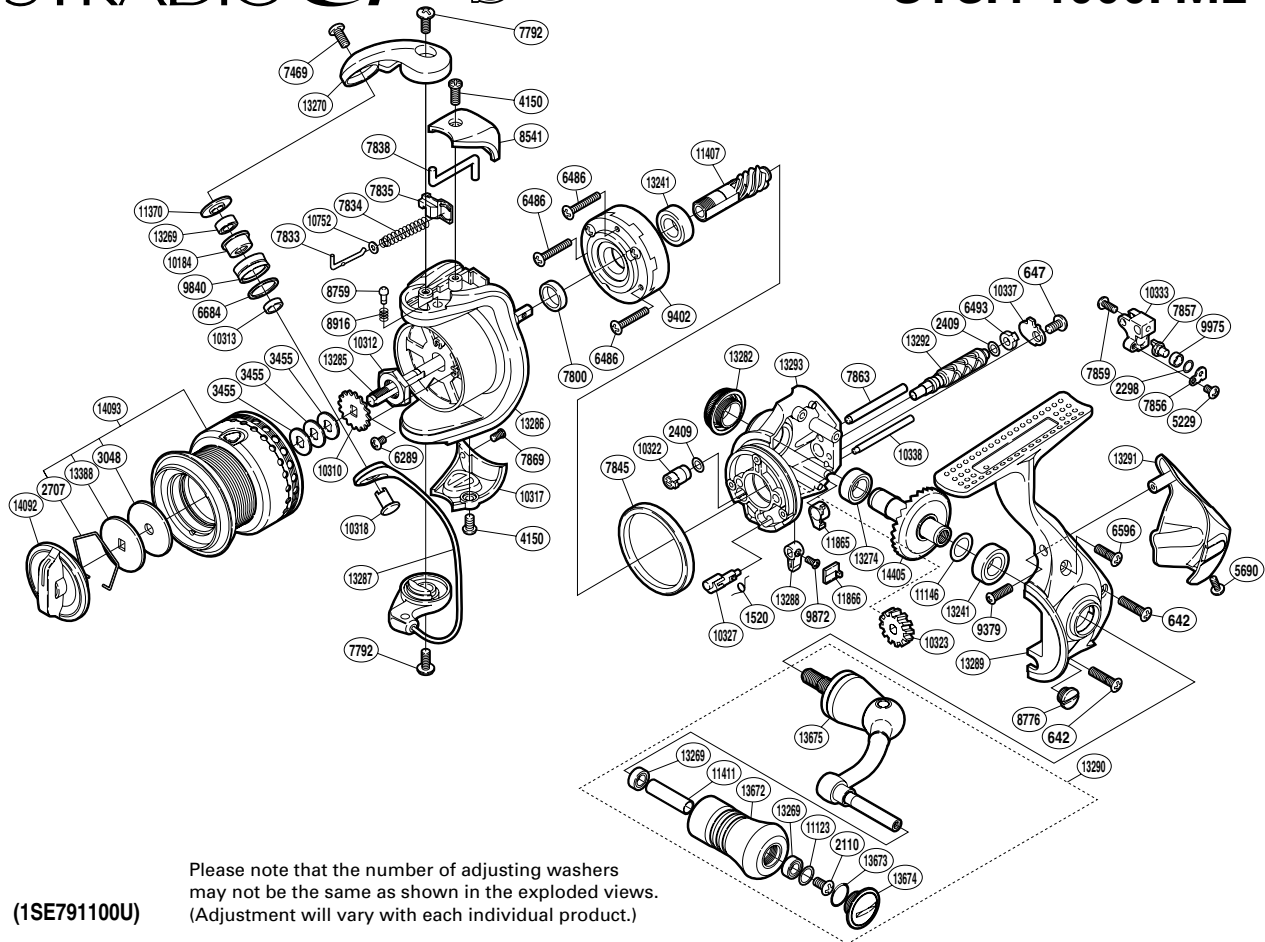

SHIMANO

STRADIC C14 SA-RB

STCI4-1000FML

Please note that the number of adjusting washers may not be the same as shown in the exploded views. (Adjustment will vary with each individual product.)

(1SE791100U)