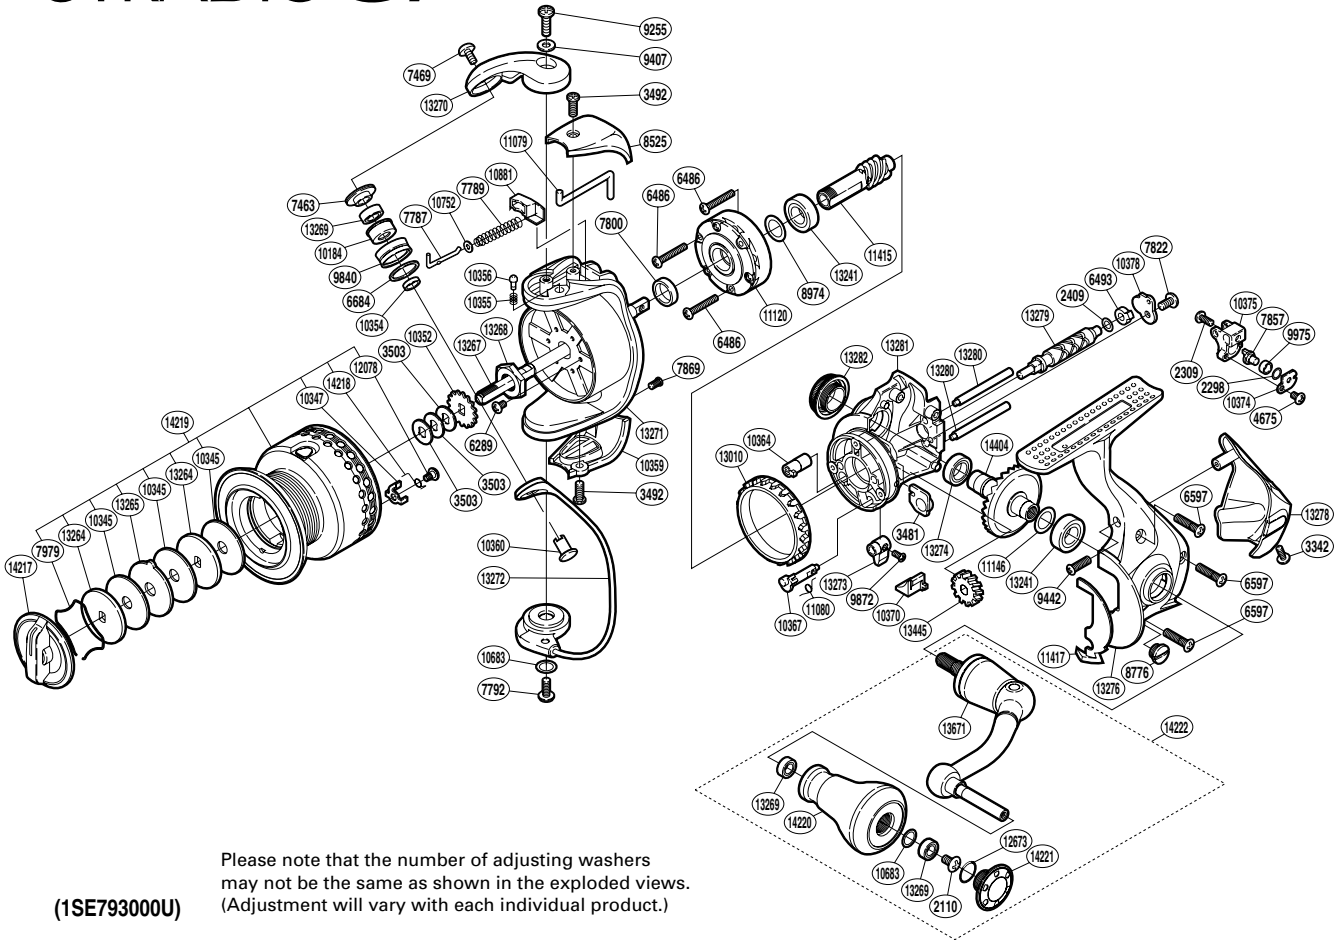

SHIMANO

STRADIC C14 S A-RB

STCI4-3000F

Please note that the number of adjusting washers may not be the same as shown in the exploded views. (Adjustment will vary with each individual product.)

(1SE793000U)