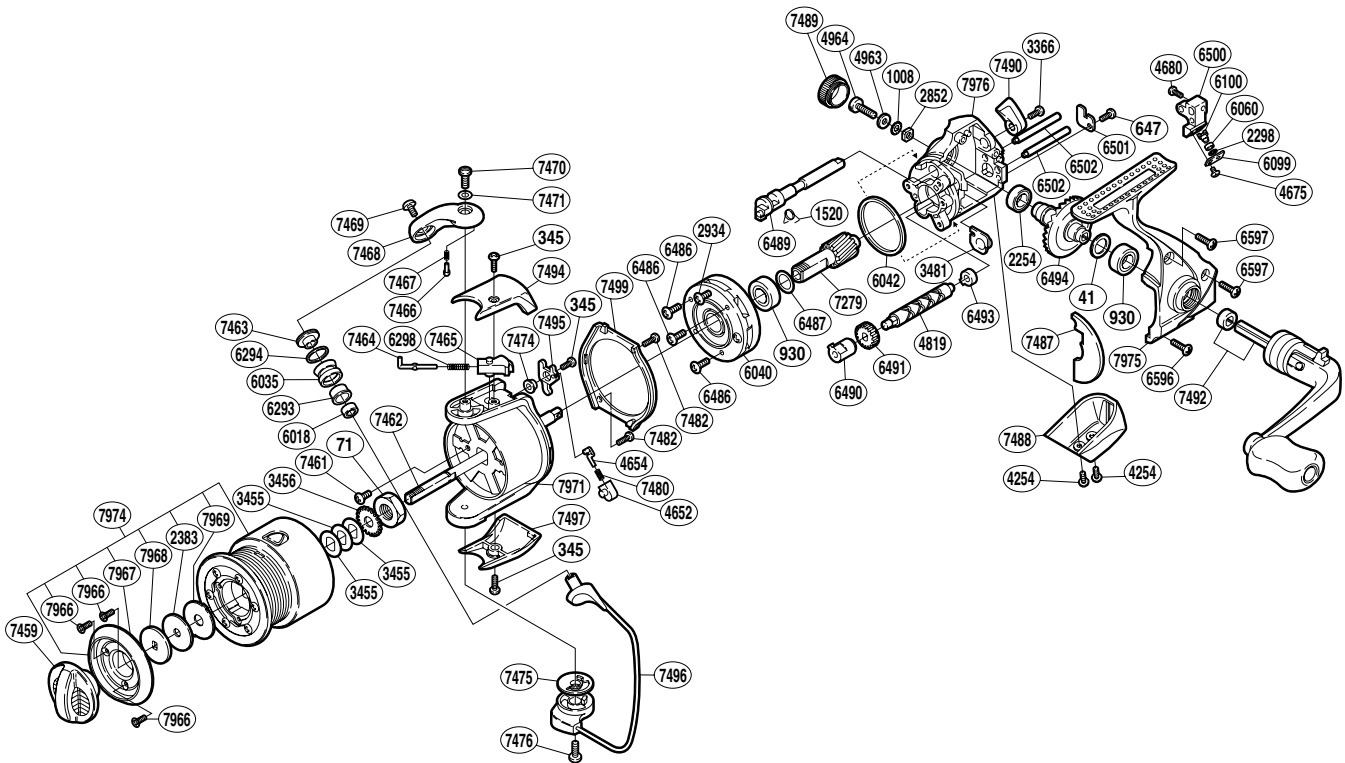

SHIMANO®

STRADIC®

ST-1000MGF

Part No.	Description	Part No.	Description	Part No.	Description
RD0041	Drive Gear Washer	RD6060	Oscillating Slider Bushing	RD7469	Line Roller Screw
RD0071	Rotor Nut	RD6099	Oscillating Pawl Cover	RD7470	Bail Arm Screw
RD0345	Multi-Purpose Screw	RD6100	Oscillating Pawl	RD7471	Bail Arm Screw Washer
RD0647	Worm Shaft Retainer Screw	RD6293	Line Roller Bushing	RD7474	Bail Trip Lever Washer
RD0930	Ball Bearing	RD6294	Line Roller Spacer	RD7475	Bail Hold Support Spacer
RD1008	Handle Lock Washer	RD6298	Bail Spring	RD7476	Bail Hold Support Screw
RD1520	Anti-Reverse Cam Spring	RD6486	Roller Clutch Screw	RD7480	Lever Spring
RD2254	Ball Bearing	RD6487	Adjusting Washer	RD7482	Rotor Guard Screw
RD2298	Spacer	RD6489	Anti-Reverse Cam	RD7487	Side Cover Flange
RD2383	Drag Washer	RD6490	Worm Bushing (front)	RD7488	Rear Protector
RD2852	Handle Screw Lock	RD6491	Idle Gear	RD7489	Handle Screw Cap
RD2934	Clutch Cover Screw	RD6493	Worm Bushing (rear)	RD7490	Anti-Reverse Lever
RD3366	Anti-Reverse Lever Screw	RD6494	Drive Gear	RD7492	Handle Assembly
RD3455	Spool Washer	RD6500	Oscillating Slider	RD7494	Bail Spring Cover
RD3456	Spool Support	RD6501	Worm Shaft Retainer	RD7495	Bail Trip Lever
RD3481	Bushing	RD6502	Oscillating Guide	RD7496	Bail Assembly
RD4254	Rear Protector Screw	RD6596	Side Cover Screw (short)	RD7497	Bail Hold Support Guard
RD4652	Lever Spring Guide (B)	RD6597	Side Cover Screw (long)	RD7499	Rotor Guard
RD4654	Lever Spring Guide (A)	RD7279	Pinion Gear	RD7966	Spool Ring Collar Screw
RD4675	Oscillating Pawl Cover Screw	RD7459	Drag Knob	RD7967	Spool Ring Collar
RD4680	Slider Retainer Screw	RD7461	Nut Lock Screw	RD7968	Key Washer
RD4819	Worm Shaft	RD7462	Main Shaft	RD7969	Eared Washer
RD4963	Handle Lock Washer	RD7463	Line Roller Washer	RD7971	Rotor
RD4964	Handle Lock Screw	RD7464	Bail Spring Guide (A)	RD7974	Spool Assembly
RD6018	Ball Bearing	RD7465	Bail Spring Guide (B)	RD7975	Side Cover
RD6035	Line Roller	RD7466	Click Pin	RD7976	Body
RD6040	Roller Clutch Assembly	RD7467	Click Spring		
RD6042	Friction Ring	RD7468	Bail Arm		