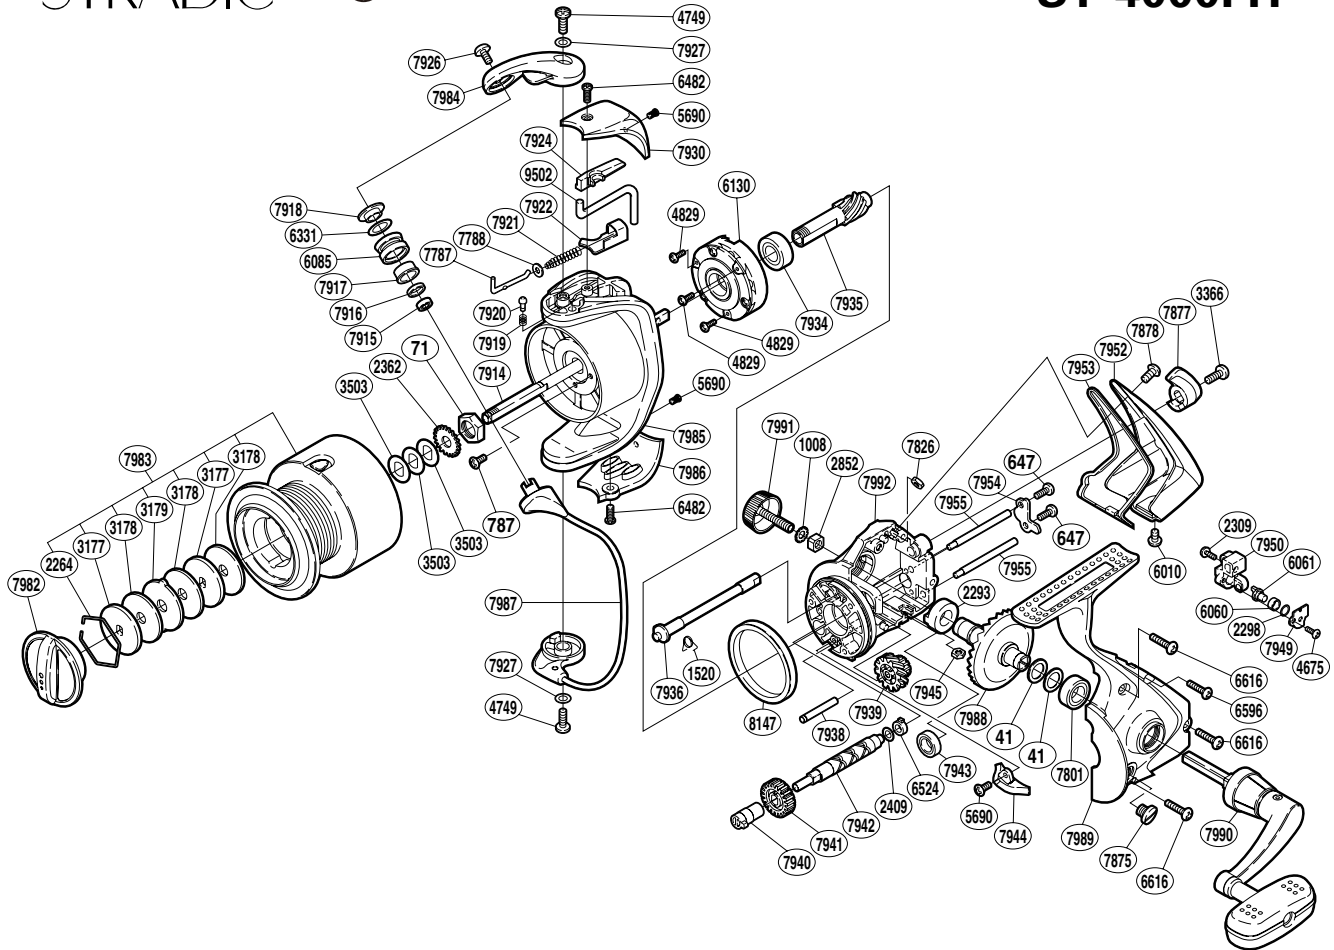

# SHIMANO®

STRADIC

ST-4000FH

Part No.	Description	Part No.	Description	Part No.	Description
RD 0041	Drive Gear Washer	RD 6482	Protector Screw (A)	RD 7939	Idle Gear (B)
RD 0071	Rotor Nut	RD 6524	Worm Bushing (rear)	RD 7940	Worm Bushing (front)
RD 0647	Worm Shaft Retainer Screw	RD 6596	Side Cover Screw (small)	RD 7941	Idle Gear
RD 0787	Nut Lock Screw	RD 6616	Side Cover Screw (large)	RD 7942	Worm Shaft
RD 1008	Handle Lock Washer	RD 7787	Bail Spring Guide (A)	RD 7943	Ball Bearing
RD 1520	Anti-Reverse Cam Spring	RD 7788	Spring Guide (A) Support	RD 7944	Bail Trip Strike
RD 2264	Drag Washers Retainer	RD 7801	Ball Bearing	RD 7945	Rear Protector Nut (A)
RD 2293	Drive Gear Bushing	RD 7826	Rear Protector Nut (B)	RD 7949	Oscillating Pawl Cover
RD 2298	Spacer	RD 7875	Oil Cap	RD 7950	Oscillating Slider
RD 2309	Slider Retainer Screw	RD 7877	Anti-Reverse Lever	RD 7952	Rear Protector
RD 2362	Spool Support	RD 7878	Rear Protector Screw (D)	RD 7953	Rear Shield
RD 2409	Worm Shaft Spacer	RD 7914	Main Shaft	RD 7954	Worm Shaft Retainer
RD 2852	Handle Screw Lock	RD 7915	Ball Bearing	RD 7955	Oscillating Guide
RD 3177	Key Washer	RD 7916	Bearing Spacer	RD 7982	Drag Knob
RD 3178	Drag Washer	RD 7917	Line Roller Bushing	RD 7983	Spool Assembly
RD 3179	Eared Washer	RD 7918	Line Roller Washer	RD 7984	Bail Arm
RD 3366	Anti-Reverse Lever Screw	RD 7919	Click Spring	RD 7985	Rotor
RD 3503	Spool Washer	RD 7920	Click Pin	RD 7986	Bail Hold Support Guard
RD 4675	Oscillating Pawl Cover Screw	RD 7921	Bail Spring	RD 7987	Bail Assembly
RD 4749	Multi-Purpose Screw	RD 7922	Bail Spring Seat	RD 7988	Drive Gear
RD 4829	Roller Clutch Screw	RD 7924	Bail Trip Cover	RD 7989	Side Cover
RD 5690	Multi-Purpose Screw	RD 7926	Line Roller Screw	RD 7990	Handle Assembly
RD 6010	Rear Protector Screw (C)	RD 7927	Adjusting Washer	RD 7991	Handle Screw Cap
RD 6060	Oscillating Slider Bushing	RD 7930	Bail Spring Cover	RD 7992	Body
RD 6061	Oscillating Pawl	RD 7934	Ball Bearing	RD 8147	Friction Ring
RD 6085	Line Roller	RD 7935	Pinion Gear	RD 9502	Bail Trip Lever
RD 6130	Roller Clutch Assembly	RD 7936	Anti-Reverse Cam		
RD 6331	Line Roller Spacer	RD 7938	Idle Gear (B) Shaft		